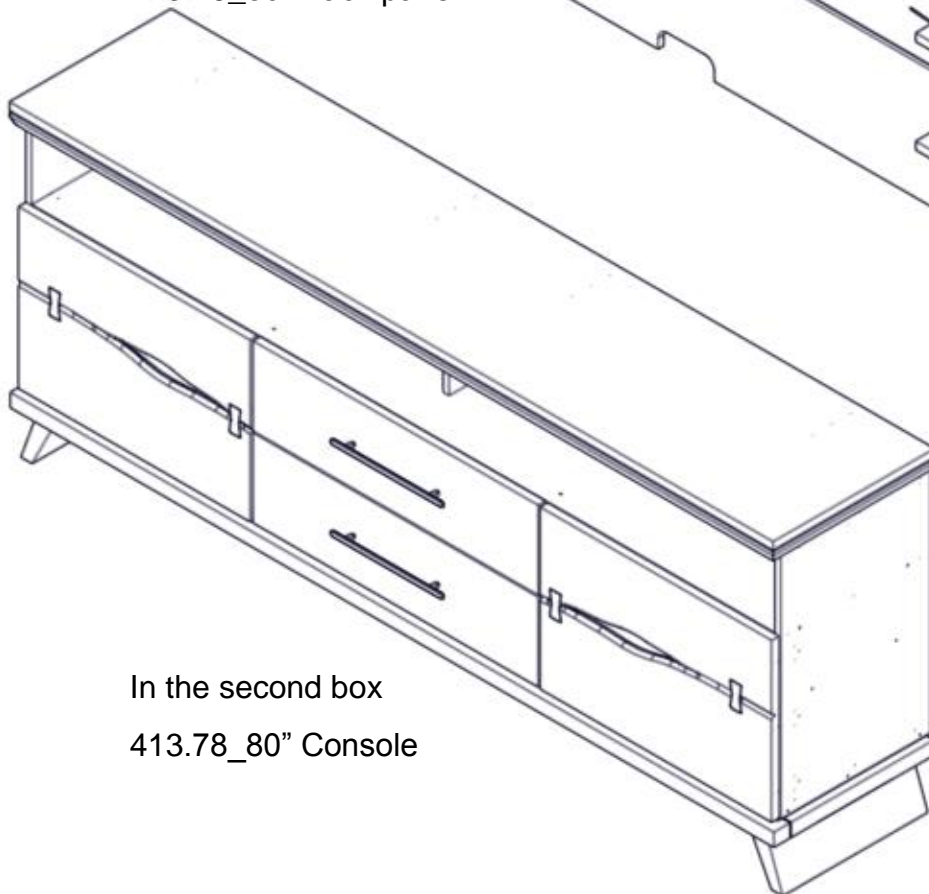

ACCESSORIES / HARDWARE			
A		Ø 1/4" x 40mm CH17	x 24
B		Allen wrench	x 01

You received two boxes.

In the first box
413.76_80" Back panel.

In the second box
413.78_80" Console

Use the included Allen wrench to tighten the screws and secure the shelves.