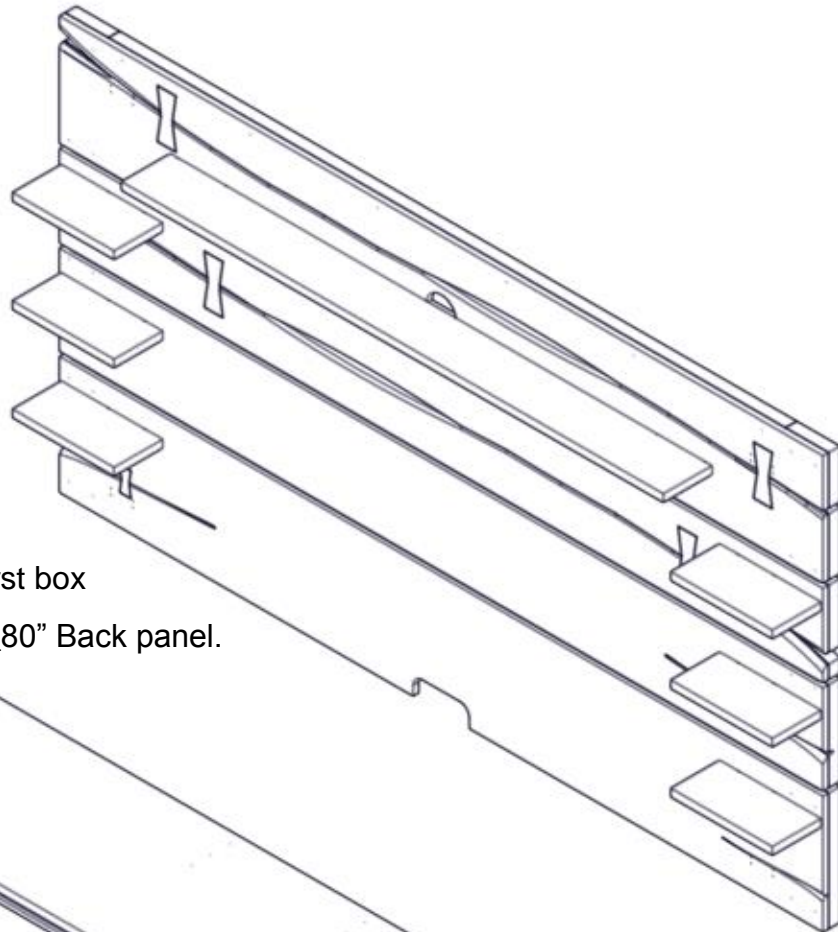

ACCESSORIES / HARDWARE			
A		Ø 1/4" x 40mm CH17	x 24
B		Allen wrench	x 01

You received two boxes.

In the first box
413.76_80" Back panel.

In the second box
413.78_80" Console

Use the included Allen wrench to tighten the screws and secure the shelves.