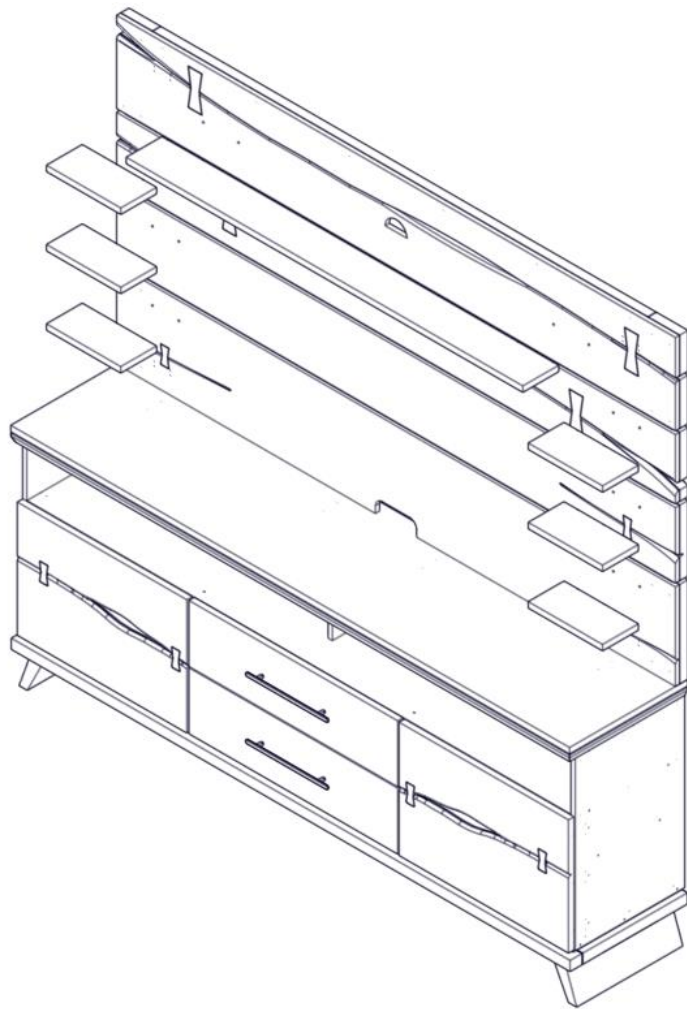

ACCESSORIES / HARDWARE			
A		Ø 1/4" x 40mm CH17	x 24
B		Allen wrench	x 01

You received two boxes.

In the first box
413.76_80" Back panel.

In the second box
413.78_80" Console

Use the included Allen wrench to tighten the screws and secure the shelves.