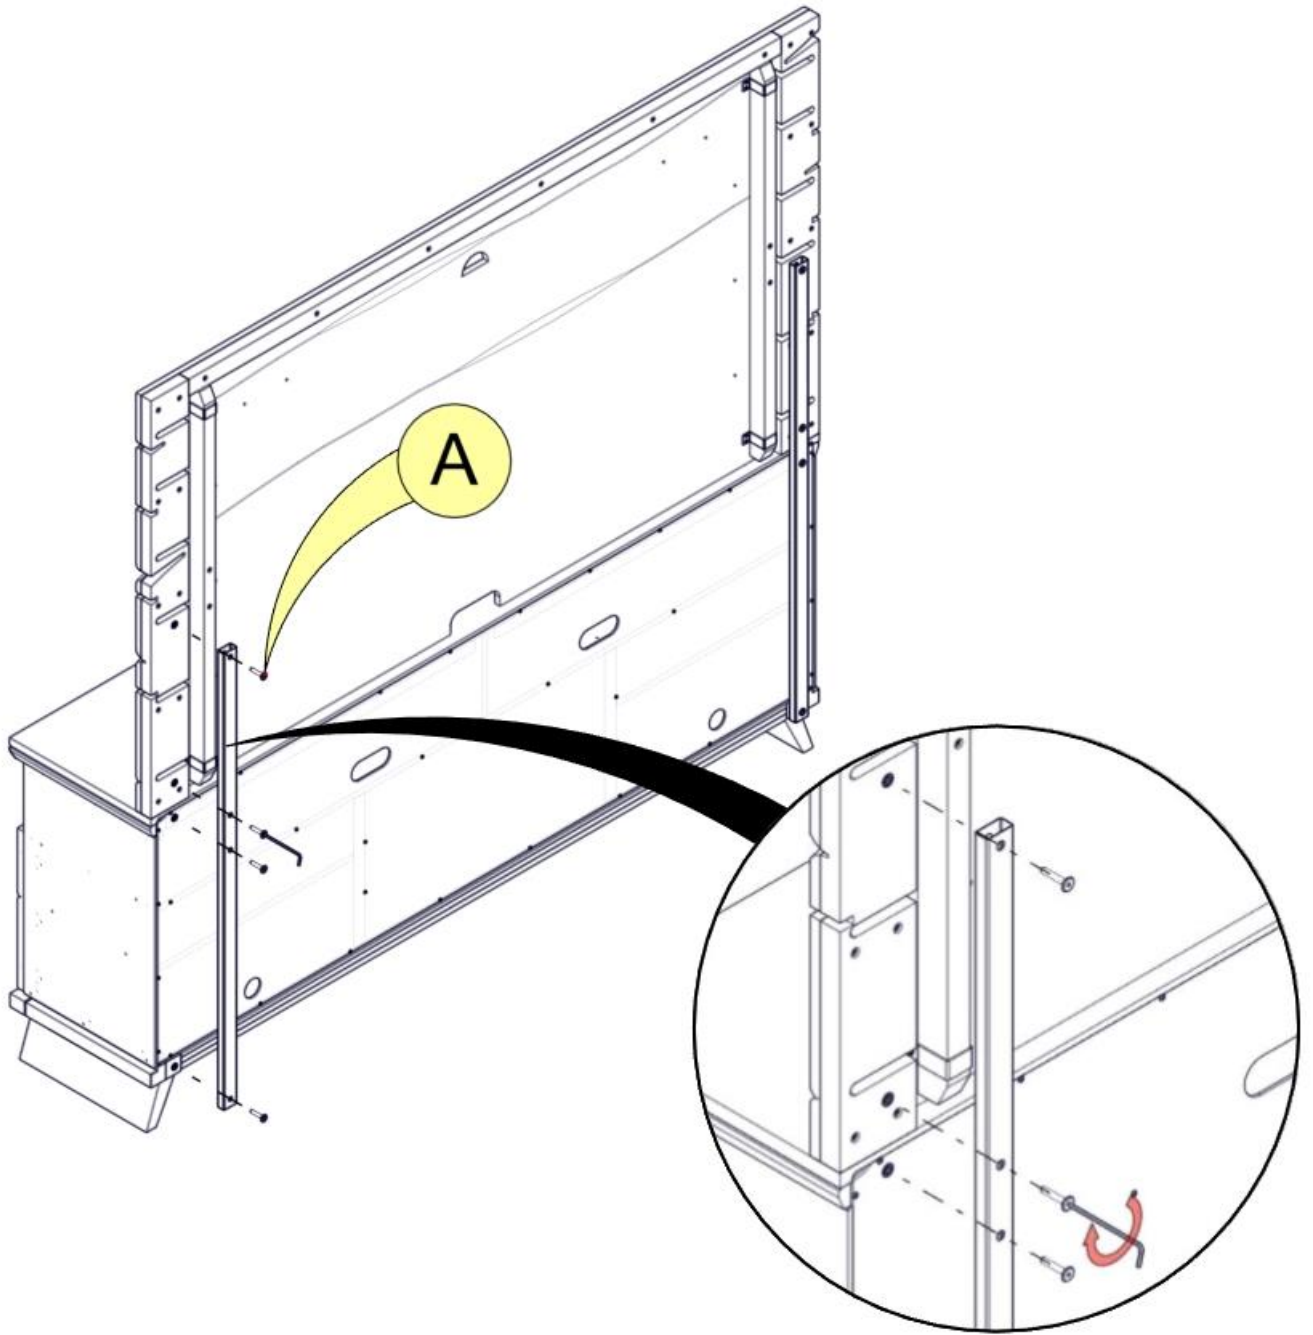

ACCESSORIES / HARDWARE			
A		Ø 1/4" x 40mm CH17	x 24
B		Allen wrench	x 01

You received two boxes.

In the first box
413.76_80" Back panel.

In the second box
413.78_80" Console

Use the included Allen wrench to tighten the screws and secure the shelves.