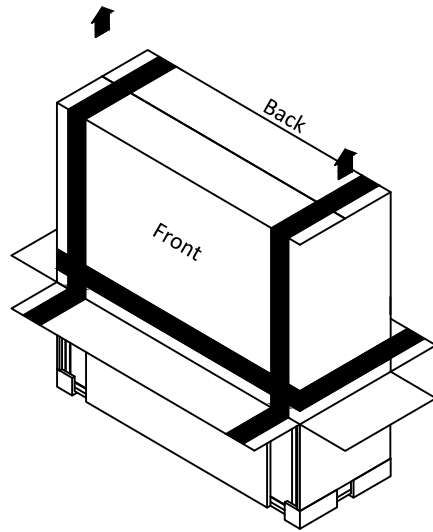

FIBI

DRAWING CODE
TM323SMN001
STYLE
7222

REV. **0**
Item Description
Leg Replacement
25072226_TV Stand BEATRICE 70" FLOATER
w/Shelf Gray

Date 24/11/2025
Sheet 1/2
Designer:
Luca Tordini

Hardware:

Ax5

Bx10
m6x30

Cx10
Ø5x25

Allen wrench 4mm

D

1 Remove all the packaging