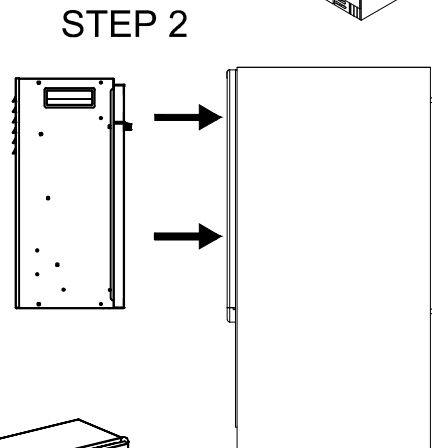

Assembly Instructions

900-074 74" CONSOLE - 1 DRAWERS / 2 DOORS

SKU 25099006

902-074 74" CONSOLE - 1 DRAWERS / 2 DOORS

SKU 25099020

This product is manufactured by HLLC for

ROOMS TO GO 

STEP 1: Remove the back panel.

STEP 2: Insert the firebox inside the cabinet.

STEP 3: Slide the back panel into its position.

FIREBOX (NOT INCLUDED)

SCREWDRIVER (NOT INCLUDED)

Assembly Instructions

900-074 74" CONSOLE - 1 DRAWERS / 2 DOORS	SKU 25099006
902-074 74" CONSOLE - 1 DRAWERS / 2 DOORS	SKU 25099020
900-084 84" CONSOLE - 3 DRAWERS / 4 DOORS	SKU 25199008
902-084 84" CONSOLE - 3 DRAWERS / 4 DOORS	SKU 25199022