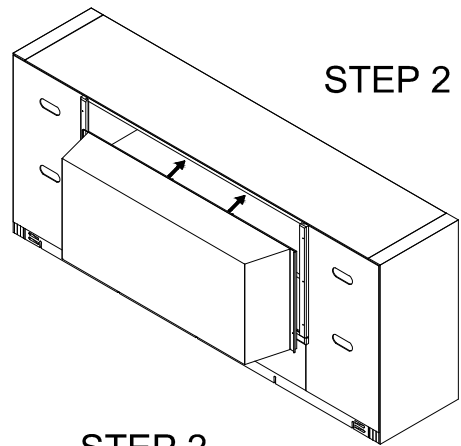

Assembly Instructions

900-074 74" CONSOLE - 1 DRAWERS / 2 DOORS

SKU 25099006

902-074 74" CONSOLE - 1 DRAWERS / 2 DOORS

SKU 25099020

This product is manufactured by HLLC for

ROOMS TO GO 

STEP 1: Remove the back panel.

STEP 2: Insert the firebox inside the cabinet.

STEP 3: Slide the back panel into its position.

FIREBOX (NOT INCLUDED)

SCREWDRIVER (NOT INCLUDED)

Assembly Instructions

900-074 74" CONSOLE - 1 DRAWERS / 2 DOORS	SKU 25099006
902-074 74" CONSOLE - 1 DRAWERS / 2 DOORS	SKU 25099020
900-084 84" CONSOLE - 3 DRAWERS / 4 DOORS	SKU 25199008
902-084 84" CONSOLE - 3 DRAWERS / 4 DOORS	SKU 25199022