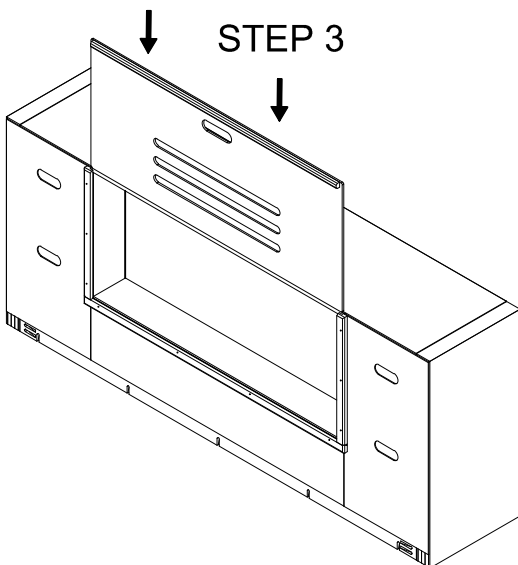

Assembly Instructions

900-074 74" CONSOLE - 1 DRAWERS / 2 DOORS

SKU 25099006

902-074 74" CONSOLE - 1 DRAWERS / 2 DOORS

SKU 25099020

This product is manufactured by HLLC for

ROOMS TO GO 

STEP 1: Remove the back panel.

STEP 2: Insert the firebox inside the cabinet.

STEP 3: Slide the back panel into its position.

FIREBOX (NOT INCLUDED)

SCREWDRIVER (NOT INCLUDED)

Assembly Instructions

900-074 74" CONSOLE - 1 DRAWERS / 2 DOORS	SKU 25099006
902-074 74" CONSOLE - 1 DRAWERS / 2 DOORS	SKU 25099020
900-084 84" CONSOLE - 3 DRAWERS / 4 DOORS	SKU 25199008
902-084 84" CONSOLE - 3 DRAWERS / 4 DOORS	SKU 25199022