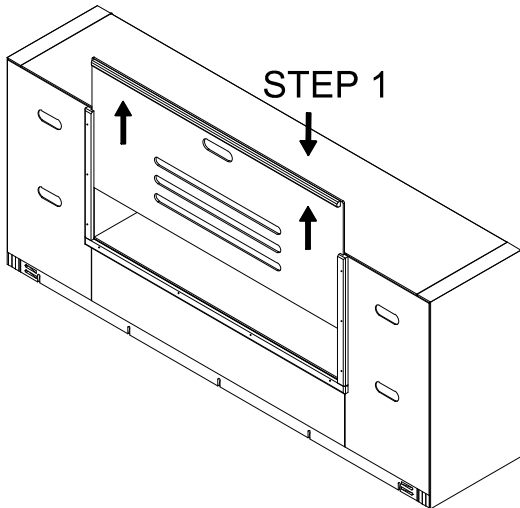

Assembly Instructions

900-074 74" CONSOLE - 1 DRAWERS / 2 DOORS

SKU 25099006

902-074 74" CONSOLE - 1 DRAWERS / 2 DOORS

SKU 25099020

This product is manufactured by HLLC for

ROOMS TO GO 

STEP 1: Remove the back panel.

STEP 2: Insert the firebox inside the cabinet.

STEP 3: Slide the back panel into its position.

FIREBOX (NOT INCLUDED)

SCREWDRIVER (NOT INCLUDED)

Assembly Instructions

900-074 74" CONSOLE - 1 DRAWERS / 2 DOORS	SKU 25099006
902-074 74" CONSOLE - 1 DRAWERS / 2 DOORS	SKU 25099020
900-084 84" CONSOLE - 3 DRAWERS / 4 DOORS	SKU 25199008
902-084 84" CONSOLE - 3 DRAWERS / 4 DOORS	SKU 25199022