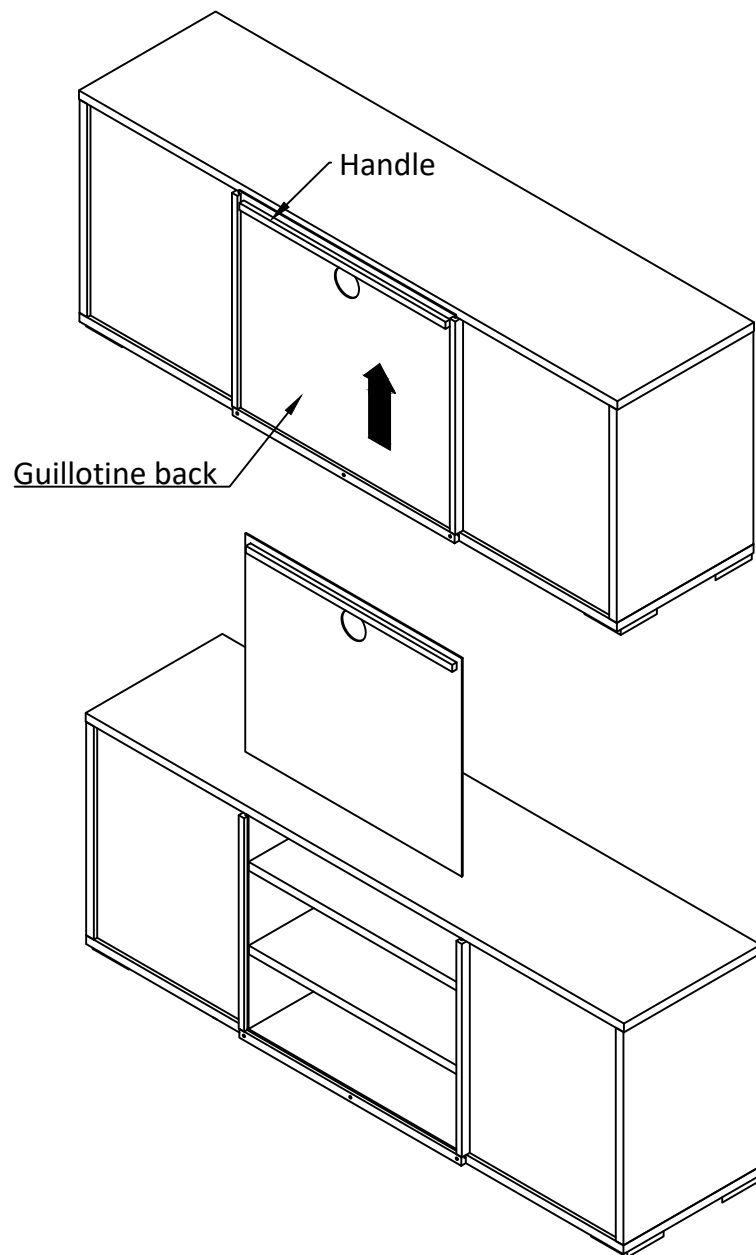

Designer:
Luca Tontini

Hardware:

OR

1 Slide upward the Guillotine back using the handle.

2 Remove shelf.

3 Remove shelf supports (n° 4 pieces).

FIBI

STYLE