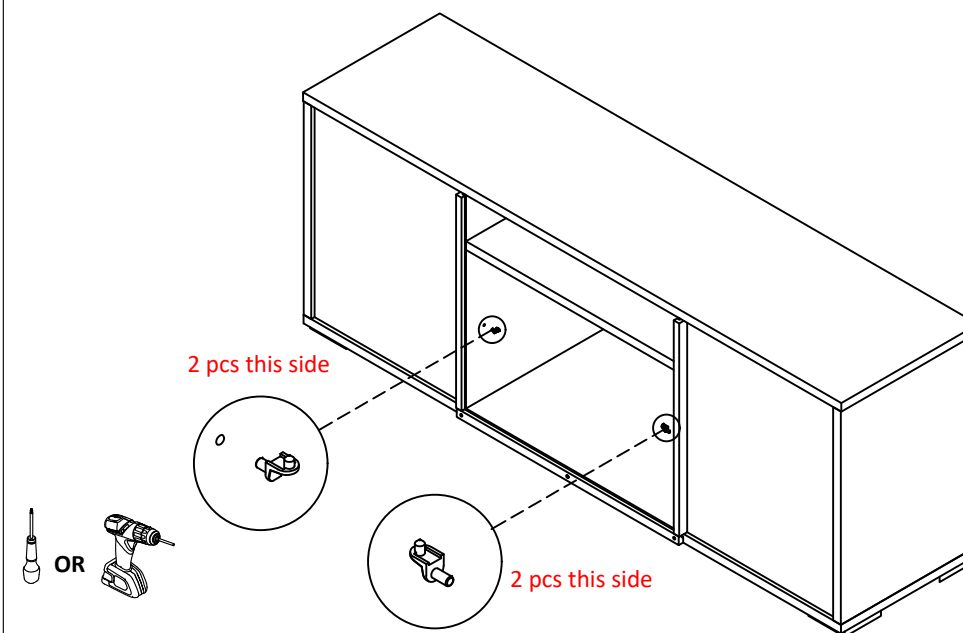

Designer:
Luca Tontini

Hardware:

OR

1 Slide upward the Guillotine back using the handle.

2 Remove shelf.

3 Remove shelf supports (n° 4 pieces).

FIBI

STYLE