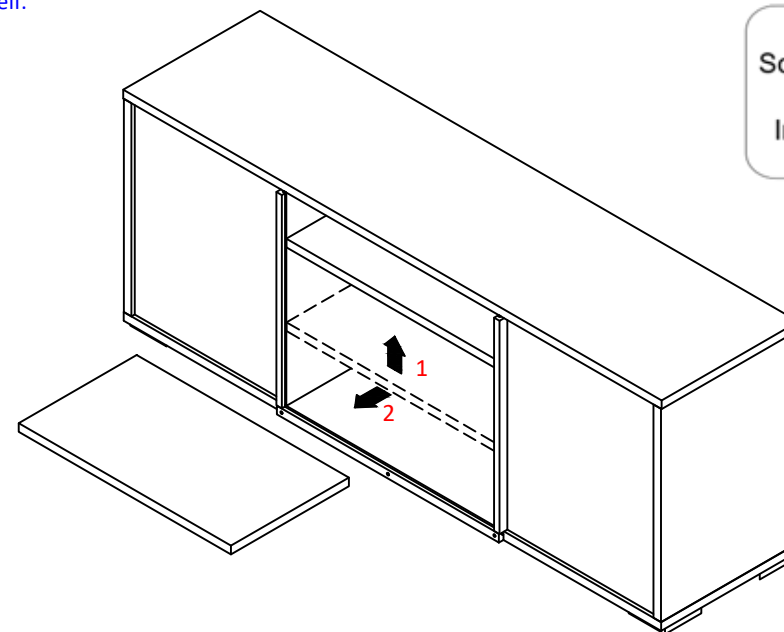

Designer:
Luca Tontini

Hardware:

OR

1 Slide upward the Guillotine back using the handle.

2 Remove shelf.

3 Remove shelf supports (n° 4 pieces).

FIBI

STYLE