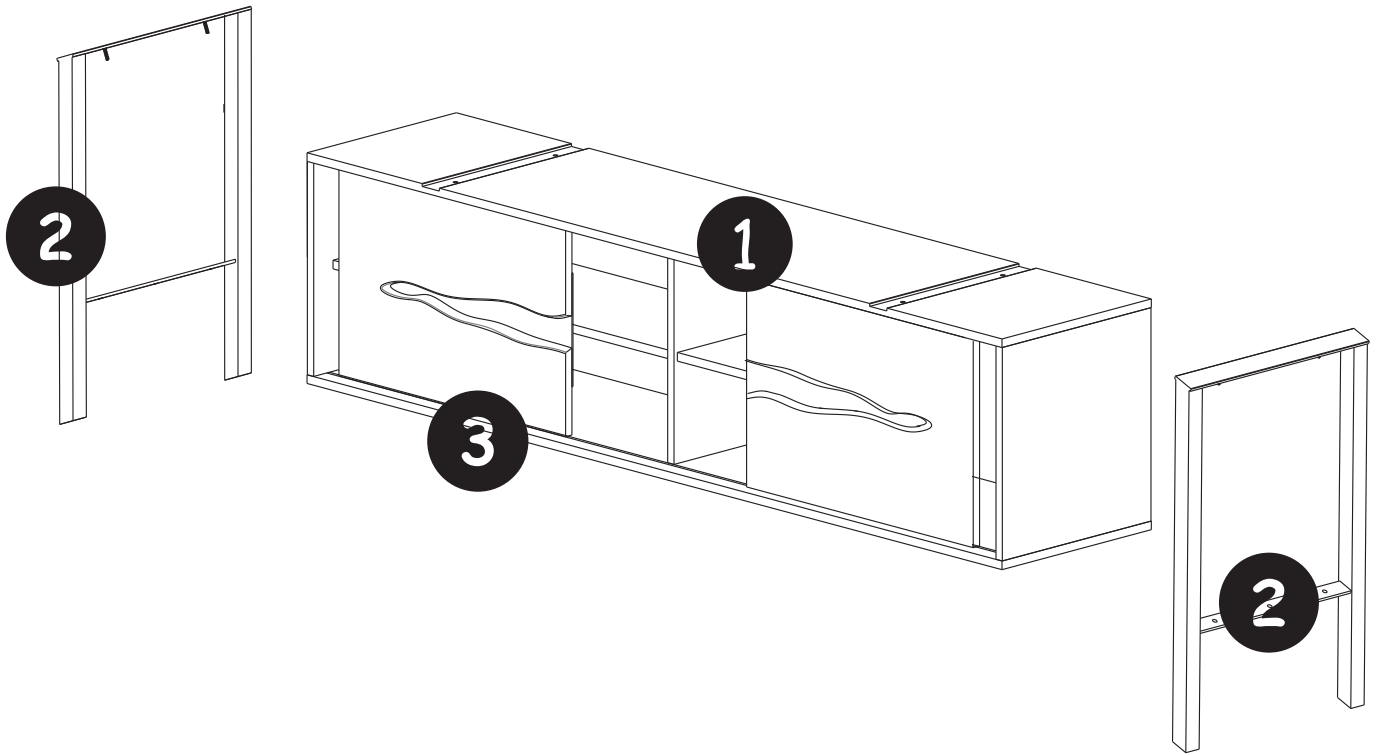

Hardware List

A	1/4X20mm	06
B	or	01
C	1/4"x10mm	04

Parts List