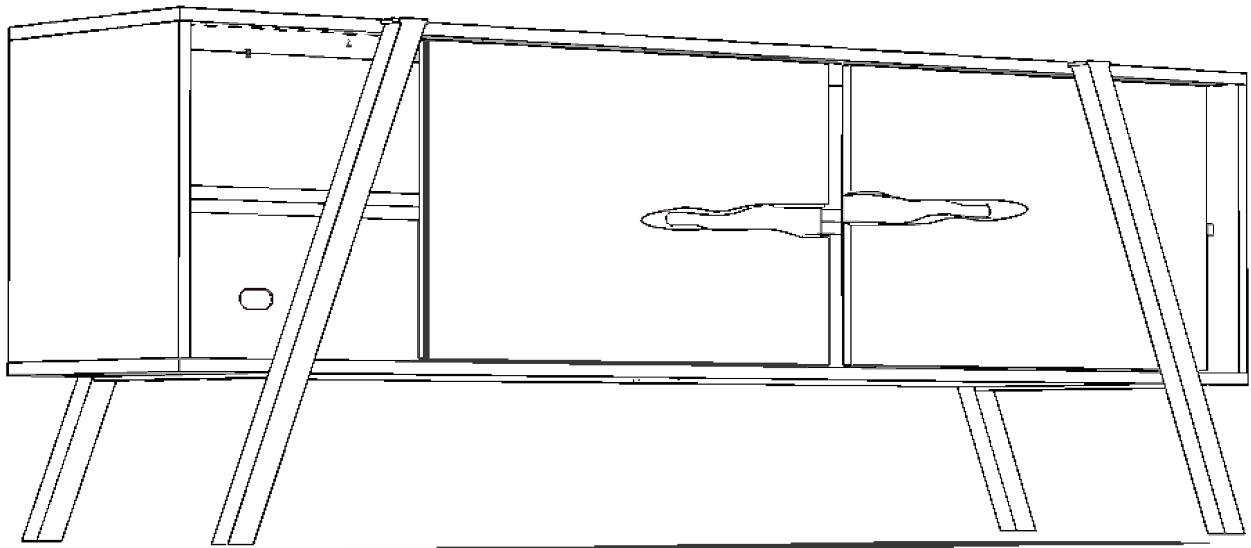

SKU 25297804

SKU 25197802

or

SKU 25297816

SKU 25197802

TV CONSOLE 82"

01/04

### IMPORTANT

The assembly of this product should be done in a clean and flat surface we recommend to use the carton to protect the product during assembly. The screws can't be exaggeratedly tight to avoid taking out the internal metal nuts.