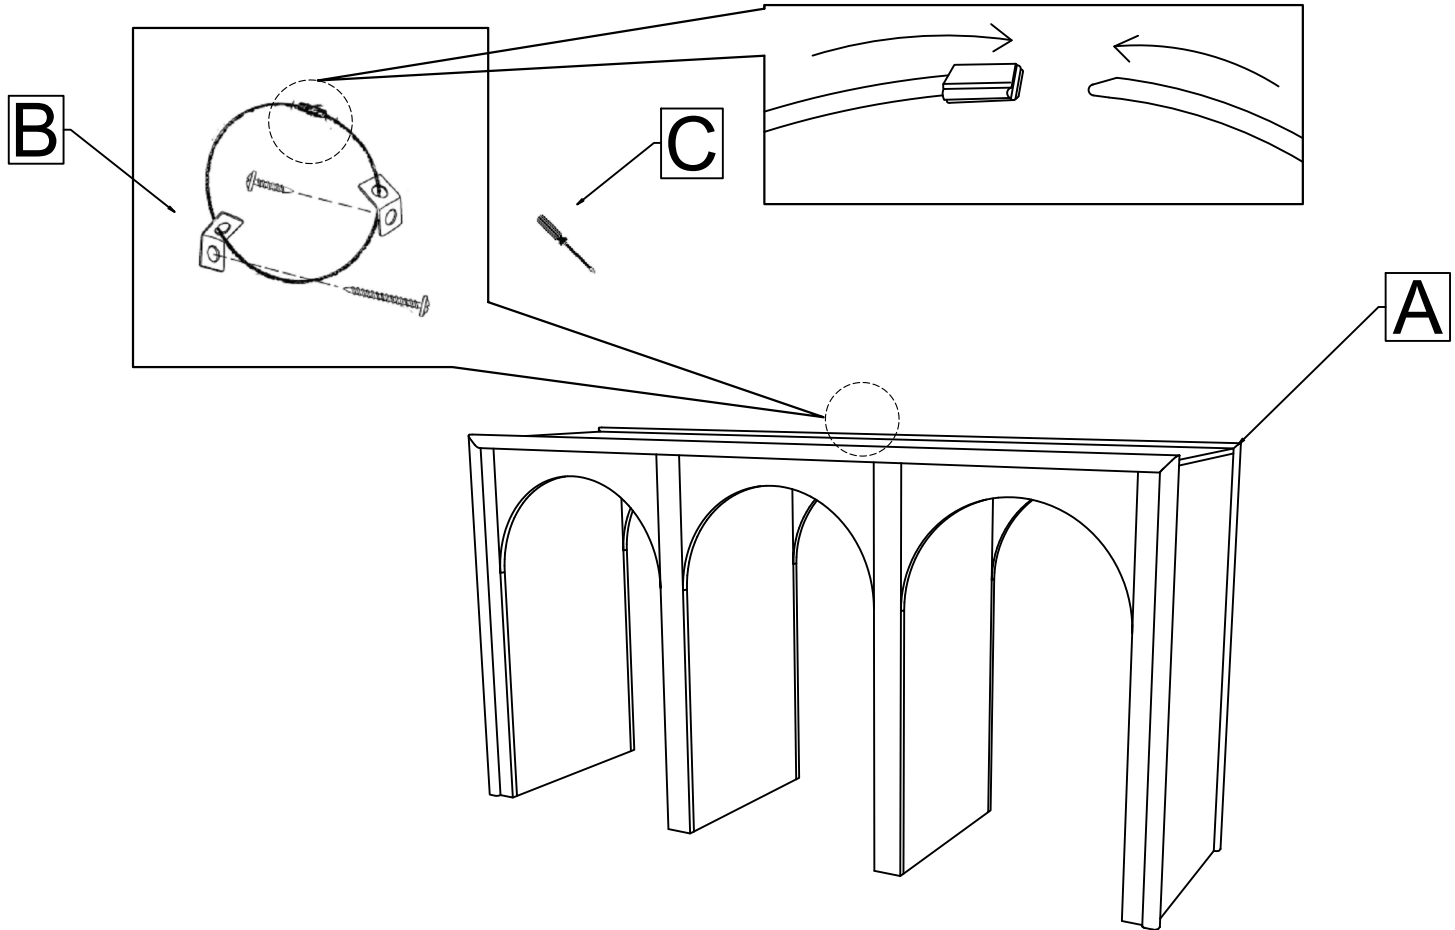

Manufactured by FSLC for Rooms To Go

Product image shown is for illustrative purposes only, should not be taken as reference point

INSTRUCTIONS:

To prevent the Console (A) from tipping, mount one side of the Tipping Restraint (B) to the backside of the Console (A) and the other side to the wall.

	ITEM DESCRIPTION	IMAGE	QTY
A	CONSOLE		1 PC
B	FURNITURE TIPPING RESTRAINT		1 SET
C	PHILIPS HEAD SCREWDRIVER (NOT PROVIDED)		1 PC

Hardware Pack Location(s) : UNDER TOP