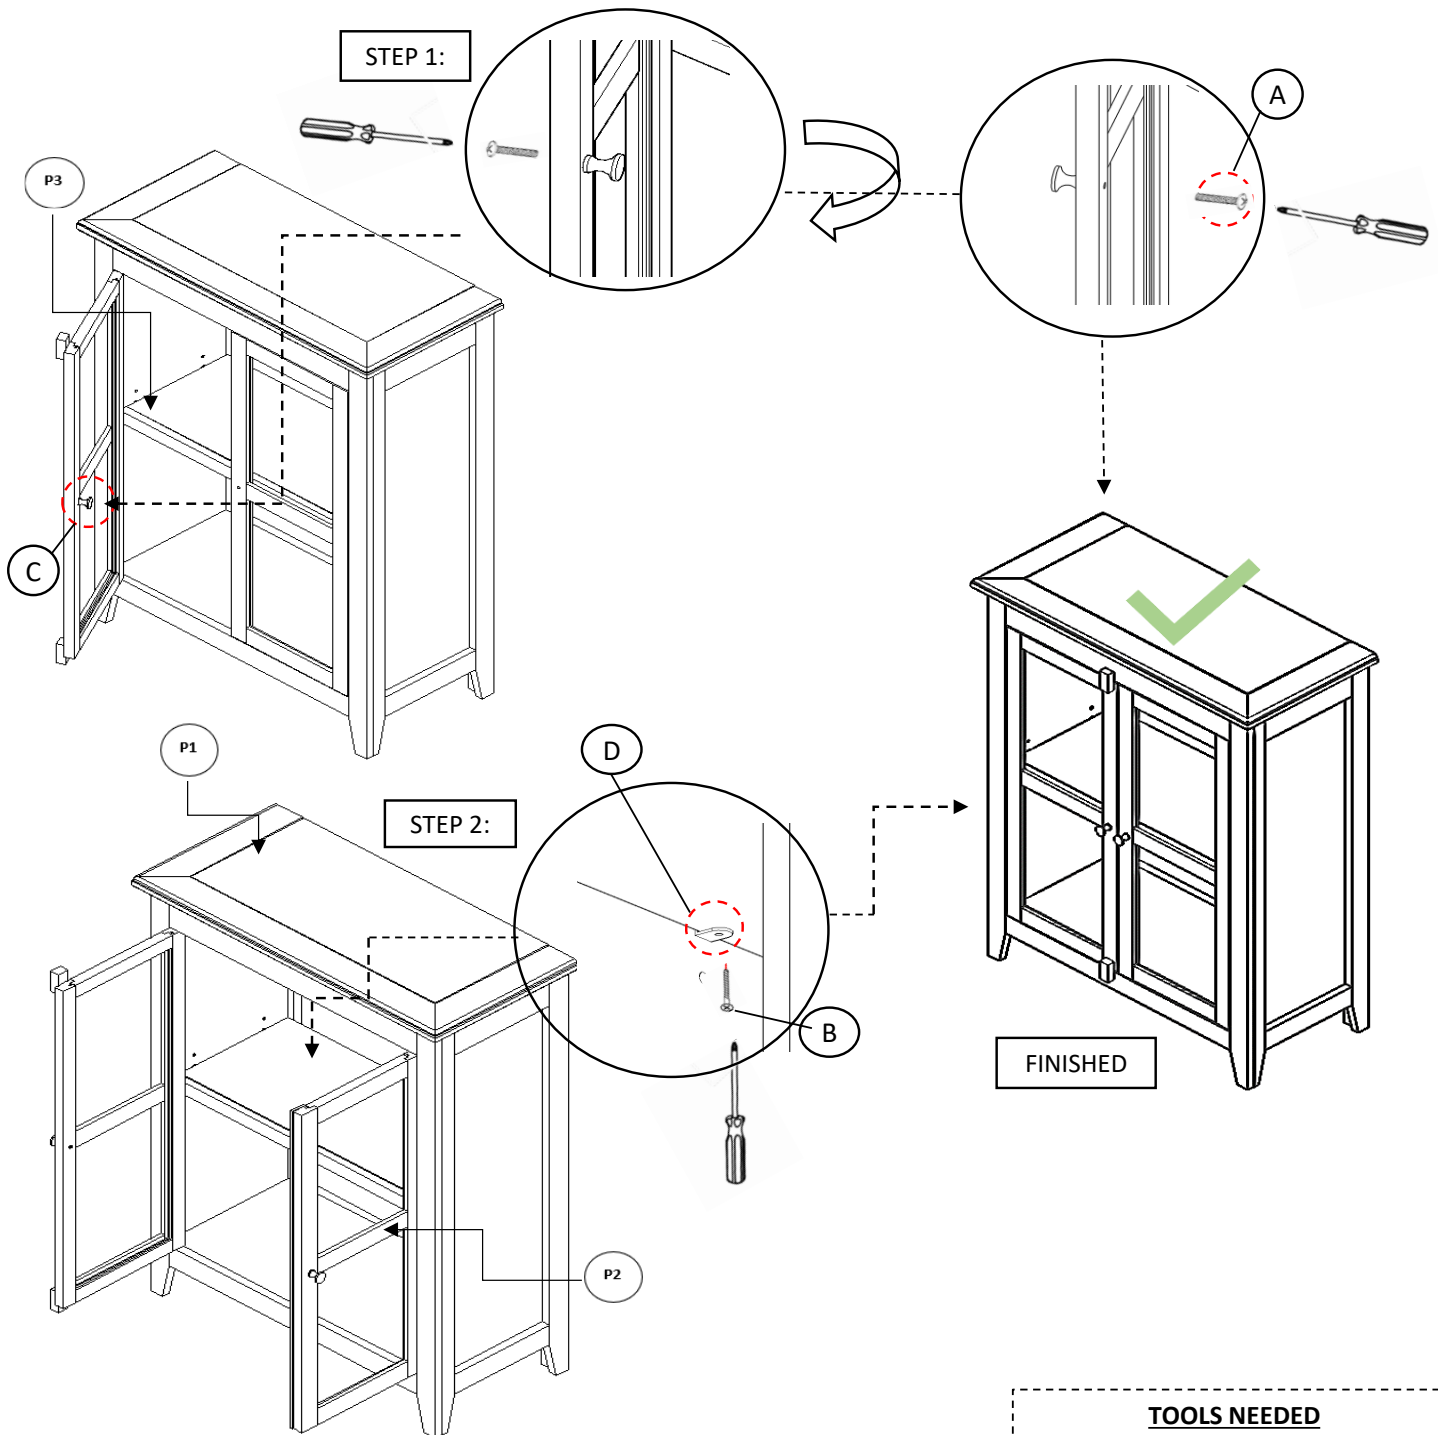

# ASSEMBLY INSTRUCTIONS

FIND

CAPRI-32-VGB 32" ACCENT CABINET  
FIND 320 GRAY

SKU: 26032071

This product is manufactured by

**MÖBEL**  
CREATIV

for

**ROOMS TO GO**

STEP 1: With the help of a screwdriver remove the doorknobs (C) and place them outside the doors (P2) as shown in the picture.  
STEP 2: To adjust the height of shelf (P3) loosen the screws (B) and change the position holes.

**TOOLS NEEDED**  
PHILIPS HEAD SCREWDRIVER (NOT INCLUDED)