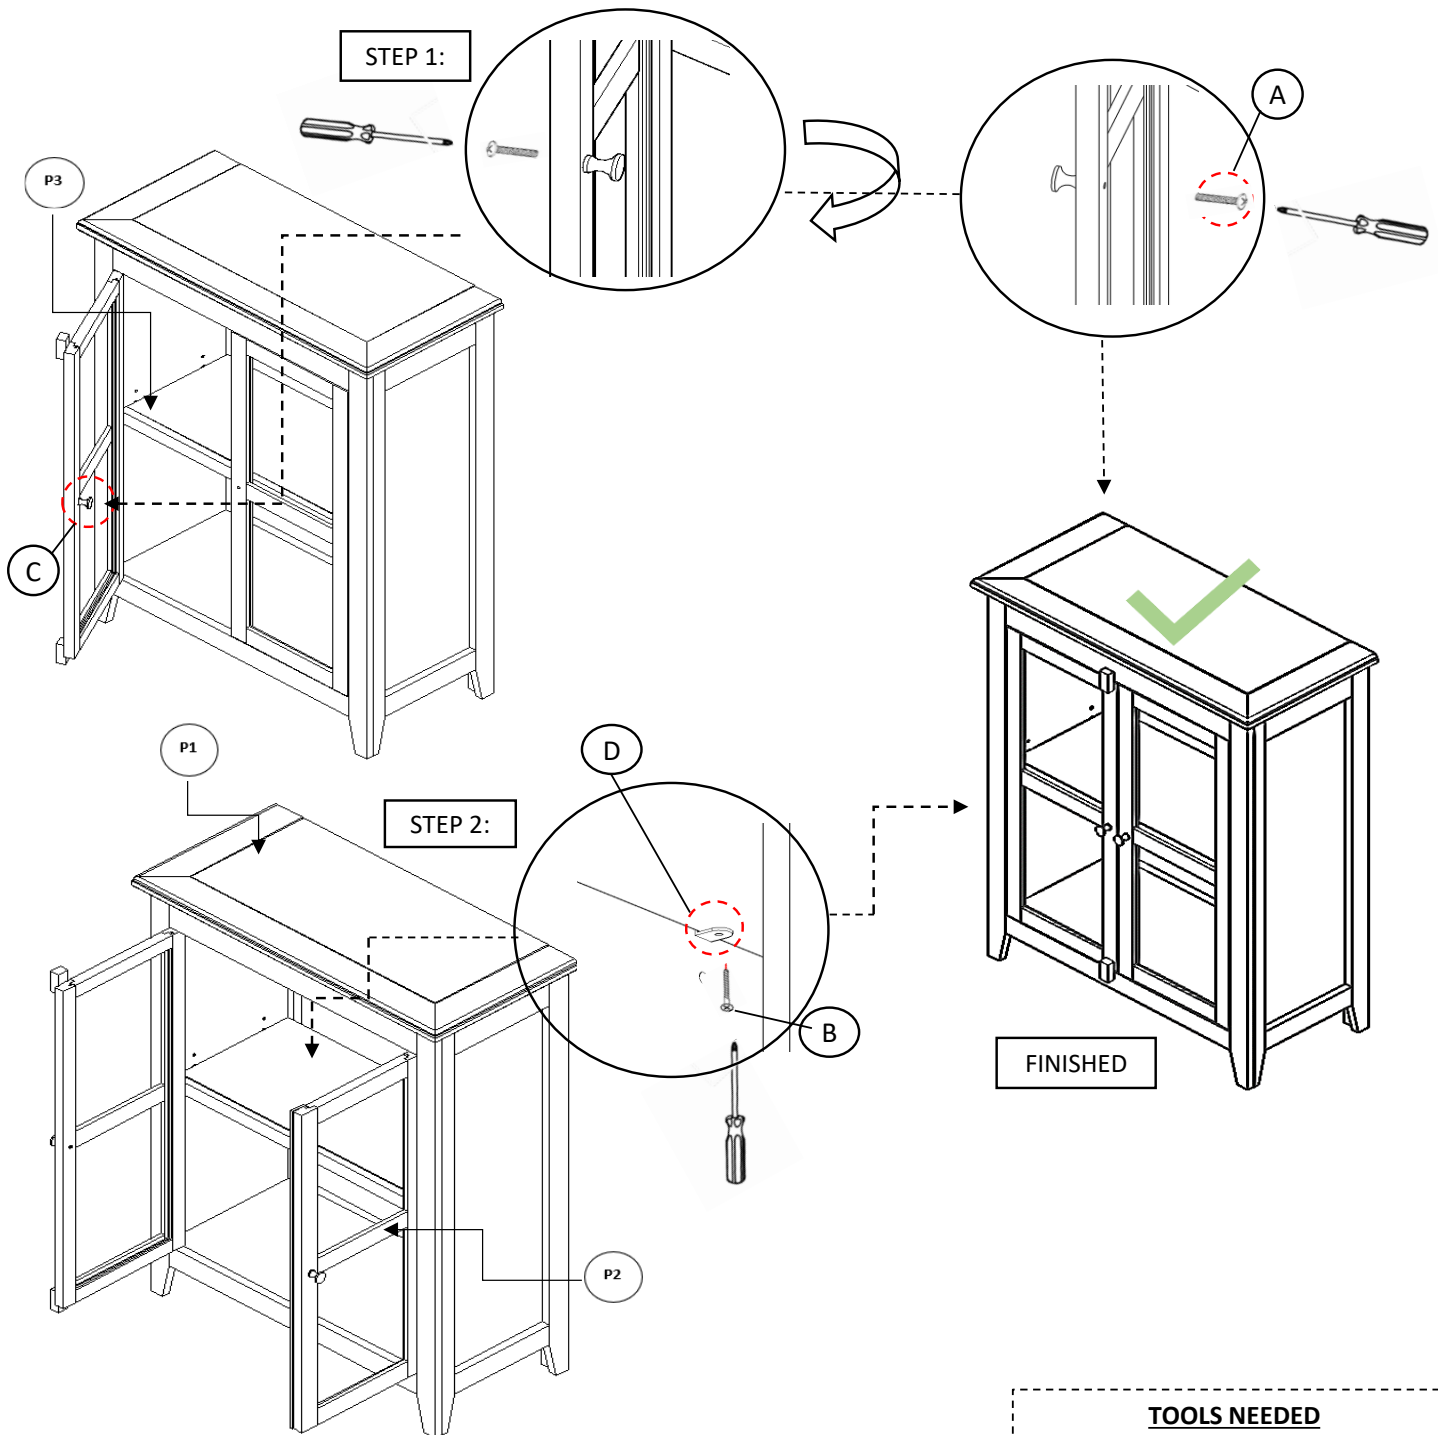

ASSEMBLY INSTRUCTIONS

FIND

CAPRI-32-EBB 32" ACCENT CABINET
FIND 320 BLUE

SKU: 26032083

This product is manufactured by

MÖBEL
CREATIV

for

ROOMS TO GO

STEP 1: With the help of a screwdriver remove the doorknobs (C) and place them outside the doors (P2) as shown in the picture.
STEP 2: To adjust the height of shelf (P3) loosen the screws (B) and change the position holes.

TOOLS NEEDED
PHILIPS HEAD SCREWDRIVER (NOT INCLUDED)