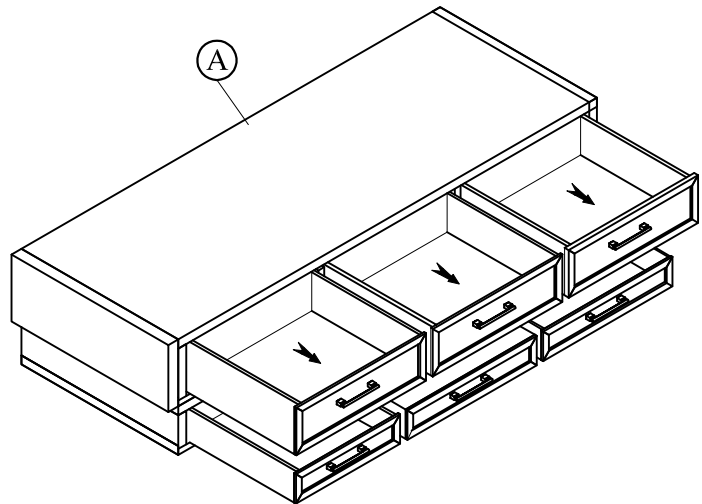

ASSEMBLY INSTRUCTION

RVID 57732 Swivel Desk SKU: 26057732
 57832 Swivel Desk SKU: 26057833

THANK YOU FOR PURCHASING THIS QUALITY PRODUCT. BE SURE TO CHECK ALL PACKING MATERIALS CAREFULLY FOR SMALL HARDWARE WHICH MAY HAVE COME LOOSE INSIDE THE CARTON DURING SHIPMENT. IDENTIFY AND COUNT ALL HARDWARE AND COMPARE WITH THE HARDWARE LIST BELOW.

PARTS LIST :			
No.	Description	Sketch	Q' TY
A	Swivel Desk		1 pc
B	Top Desk Leg		1 pc
C	Bottom Desk Leg		2 pc
D	Caster		2 pc

Step 1 : Remove All Drawers

HARDWARE LIST :			
NO.	HARDWARE LIST		Q' TY
1		Allen Head Bolt Ø5/16" x 18 x 1-1/2"	15 pcs.
		Spring Washer Ø5/16" x Ø13mm	15 pcs.
		Flat Washer Ø5/16" x Ø19mm	15 pcs.
2		Allen Key M4 x 2-1/2"	1 pc.
3		Furniture Tipping Restraint Kit	1 pc.