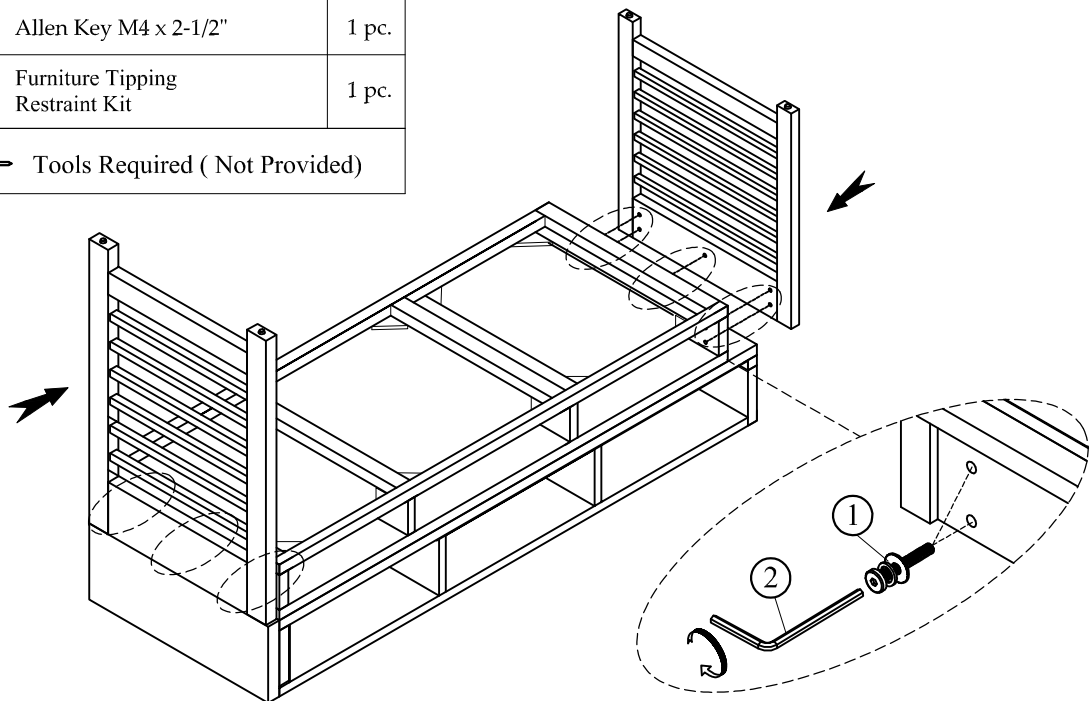

ASSEMBLY INSTRUCTION

RVID 57732 Swivel Desk SKU: 26057732
 57832 Swivel Desk SKU: 26057833

THANK YOU FOR PURCHASING THIS QUALITY PRODUCT. BE SURE TO CHECK ALL PACKING MATERIALS CAREFULLY FOR SMALL HARDWARE WHICH MAY HAVE COME LOOSE INSIDE THE CARTON DURING SHIPMENT. IDENTIFY AND COUNT ALL HARDWARE AND COMPARE WITH THE HARDWARE LIST BELOW.

PARTS LIST :			
No.	Description	Sketch	Q' TY
A	Swivel Desk		1 pc
B	Top Desk Leg		1 pc
C	Bottom Desk Leg		2 pc
D	Caster		2 pc

Step 1 : Remove All Drawers

HARDWARE LIST :			
NO.	HARDWARE LIST		Q' TY
1		Allen Head Bolt Ø5/16" x 18 x 1-1/2"	15 pcs.
		Spring Washer Ø5/16" x Ø13mm	15 pcs.
		Flat Washer Ø5/16" x Ø19mm	15 pcs.
2		Allen Key M4 x 2-1/2"	1 pc.
3		Furniture Tipping Restraint Kit	1 pc.

 Tools Required (Not Provided)

Step 2

Hardware Pack Location:

Inside Box: 57732-57832 Swivel Desk , SKU: 26057732-26057833

ASSEMBLY INSTRUCTION

RVID 57732 Swivel Desk SKU: 26057732
57832 Swivel Desk SKU: 26057833