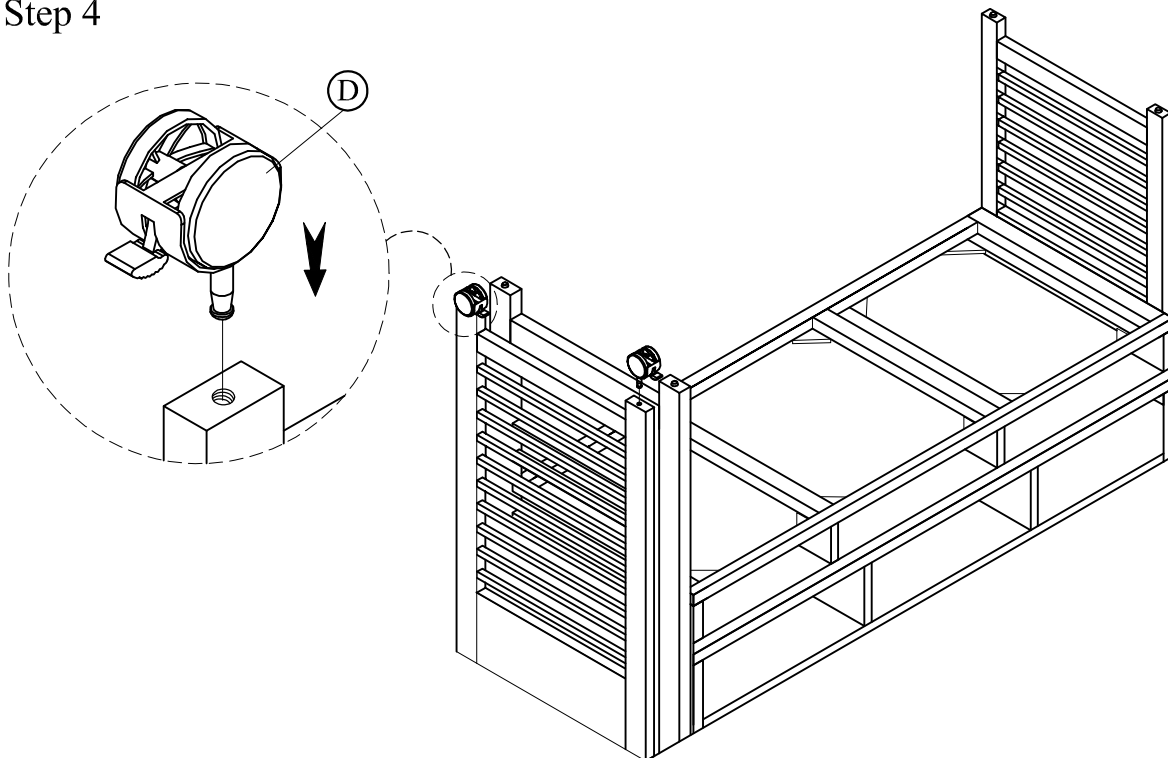

Step 4

Hardware Pack Location:

Inside Box: 57732-57832 Swivel Desk , SKU: 26057732-26057833