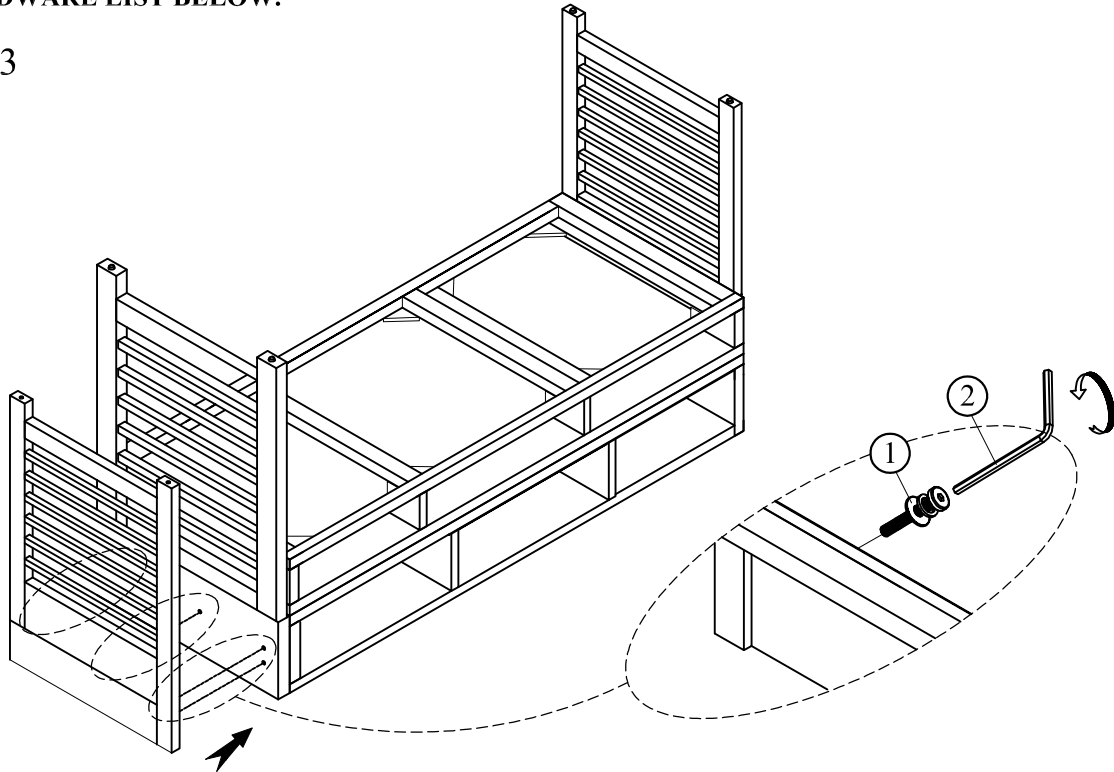

ASSEMBLY INSTRUCTION

RVID 57732 Swivel Desk   SKU: 26057732
57832 Swivel Desk   SKU: 26057833

THANK YOU FOR PURCHASING THIS QUALITY PRODUCT. BE SURE TO CHECK ALL PACKING MATERIALS CAREFULLY FOR SMALL HARDWARE WHICH MAY HAVE COME LOOSE INSIDE THE CARTON DURING SHIPMENT. IDENTIFY AND COUNT ALL HARDWARE AND COMPARE WITH THE HARDWARE LIST BELOW.

Step 3