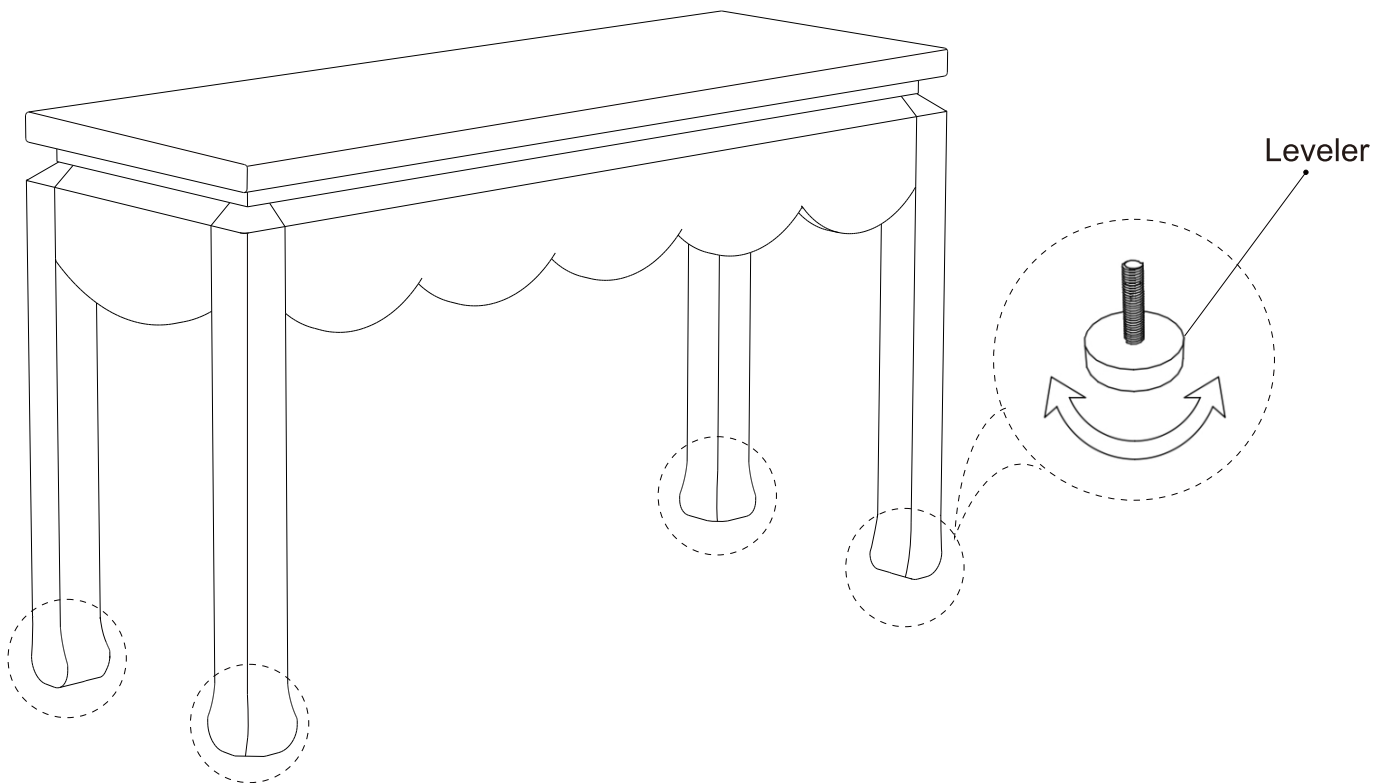

# Assembly Instruction

## LTID 6051 SCA50CTNAT CHAIRSIDE TABLE

Manufactured by LTID for Rooms To Go

SKU# 26060513

Thank you for purchasing this quality product. Please read carefully before starting the assembly process and ensure to follow the instruction.

Check the level of the table if leveling is necessary.

If needed, slightly tilt the table and turn the head of the levelers clockwise to raise the table and counterclockwise to lower it. Adjust all levelers until the correct level or flatness is achieved.