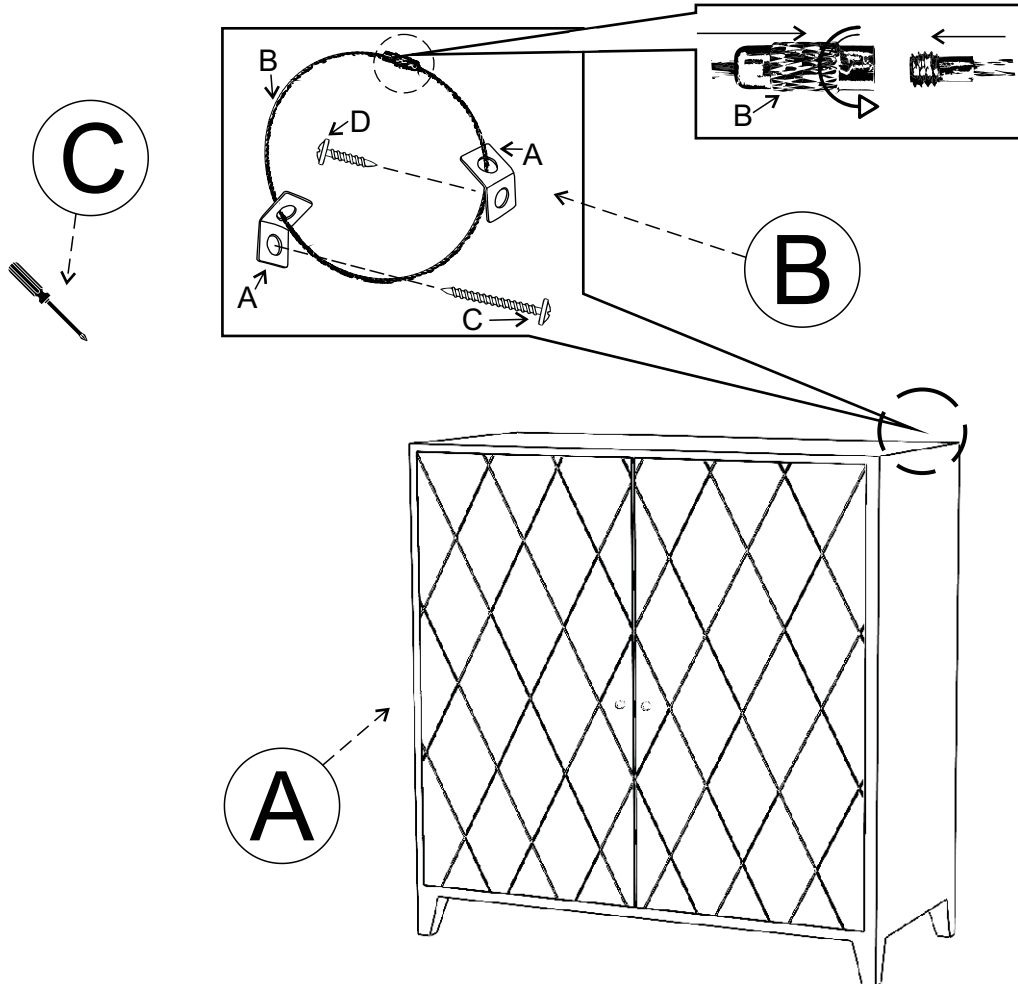

Manufactured By: SFHF for Rooms To Go
 KM 13.8 Carretera Federal Puebla - Atlixco C.P. 74350

Product image shown is for illustrative purposes only, should not be taken as reference point.

INSTRUCTIONS:

To prevent the Console (A) from tipping, mount one side of the Tipping Restraint (B) to the backside of the Console (A) and the other side to the wall.

	ITEM DESCRIPTION	IMAGE	QTY
A	CONSOLE		1 PC
B	FURNITURE TIPPING RESTRAINT		1 SET
C	PHILIPS HEAD SCREWDRIVER (NOT PROVIDED)		1 PC

Hardware Pack Location(s): Back