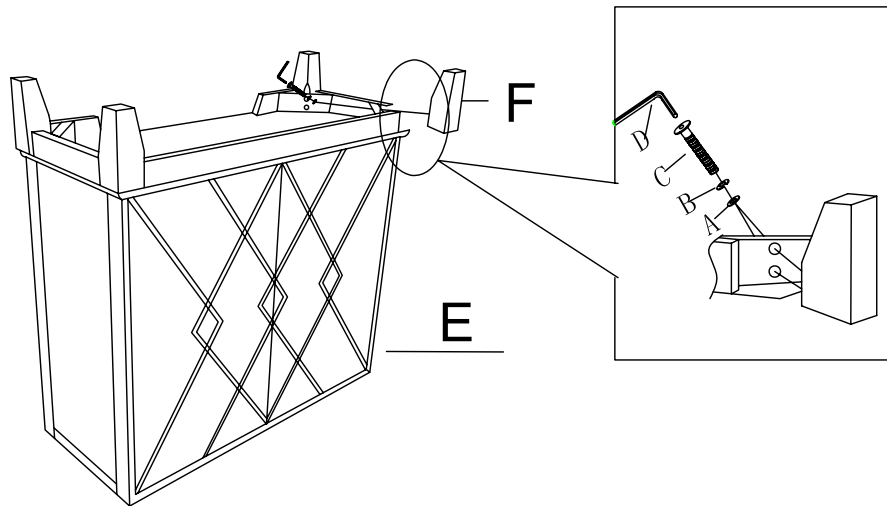

## Item No.:91724

PARTS INCLUDED

E

1pc

F

4 pcs

| NO. | DESCRIPTION   |             |        | Q. ty |
|-----|---|-------------|--------|-------|
| A   |  | Flat Washer | φ5/16" | 8     |
| B   |  | Lock Washer | φ5/16" | 8     |

| NO. | DESCRIPTION  |        |           | Q. ty |
|-----|--|--------|-----------|-------|
| C   |  | Bolts  | φ5/16"*2" | 8     |
| D   |  | Wrench | φ5/16"    | 1     |

STEP-1

FINISH