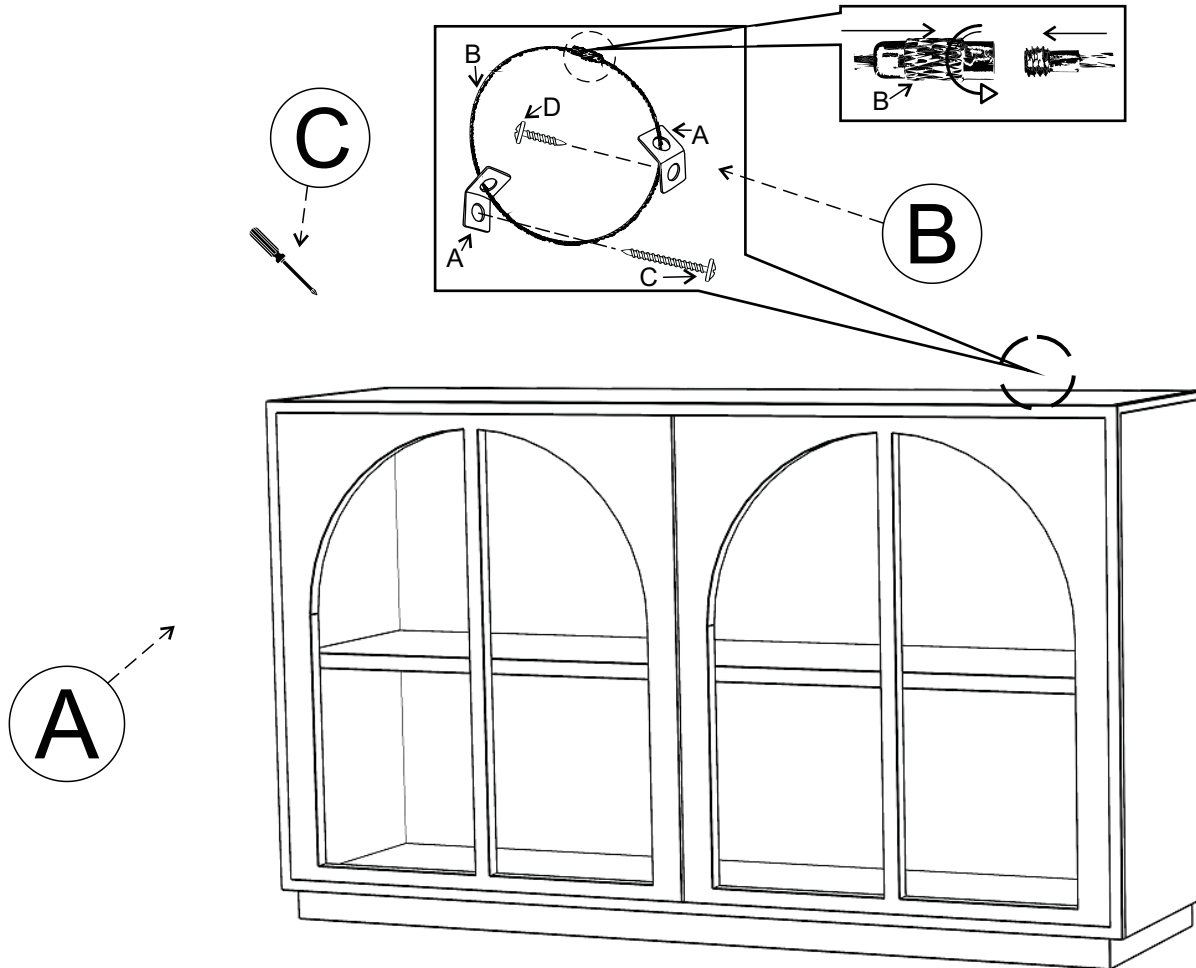

Manufactured By: SFHF for Rooms To Go
KM 13.8 Carretera Federal Puebla - Atlixco C.P. 74350

Product image shown is for illustrative purposes only, should not be taken as reference point.

INSTRUCTIONS:

To prevent the Console (A) from tipping, mount one side of the Tipping Restraint (B) to the backside of the Console (A) and the other side to the wall.

	ITEM DESCRIPTION	IMAGE	QTY
A	CONSOLE		1 PC
B	FURNITURE TIPPING RESTRAINT		1 SET
C	PHILIPS HEAD SCREWDRIVER (NOT PROVIDED)		1 PC

Hardware Pack Location(s): Back