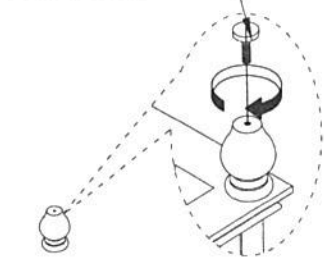

**ROOMS
TO GO**

ASSEMBLY INSTRUCTIONS

CCIM :50695/39620/61711/50625/81236

4 DOOR CREDENZA

SKU#:26050629/26150627/26350621/26050625/26450623

Thank you for purchasing this quality product. Be sure to check all packing material carefully for small parts, which may have come loose inside the carton during shipment. Identify and count all parts and compare with the HARDWARE LIST below

PARTS LIST:

NO.	Description	Sketch	Quantity
A	Top		1pc
B	Legs		4pcs
C	Support Leg		1pc

Adjustable leveler

Tips: for aligning doors:

Tip A: Sometimes the doors will not line up because of an uneven floor surface the furniture rests on. In that case, try adjusting the levelers found on the bottom of each foot to aid in correcting.