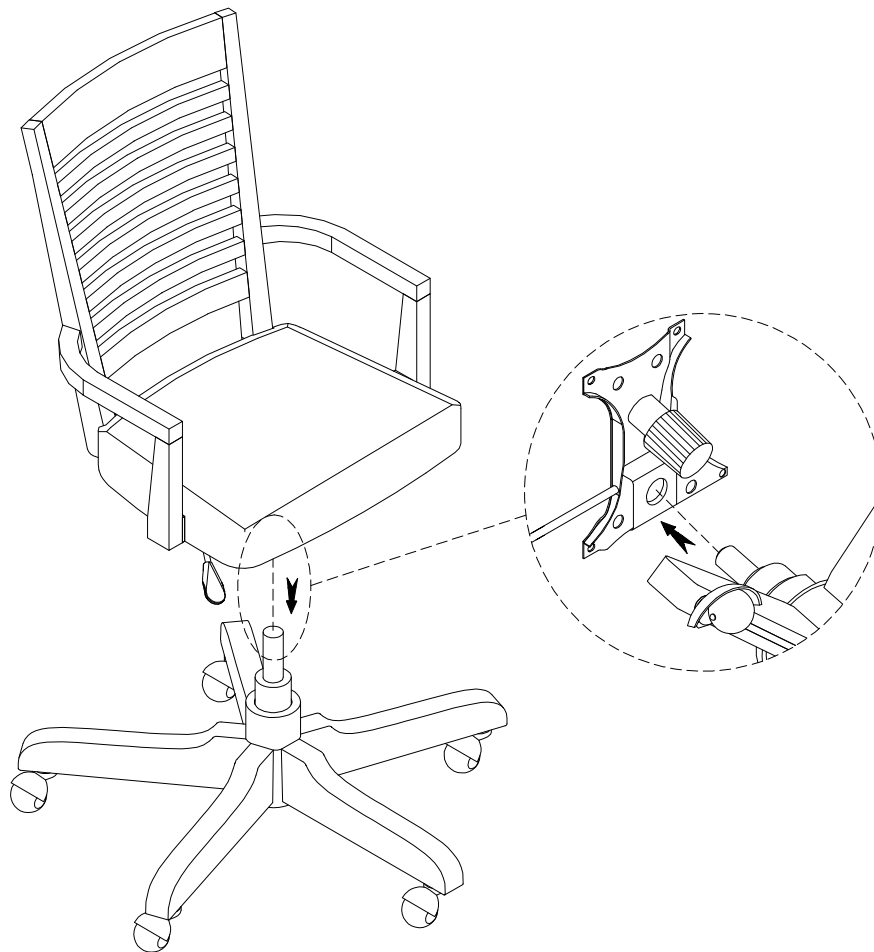

Hardware Pack Location:

Inside Box: 57738 - 57838 Uph Desk Chair , SKU: 26257736 - 26257837