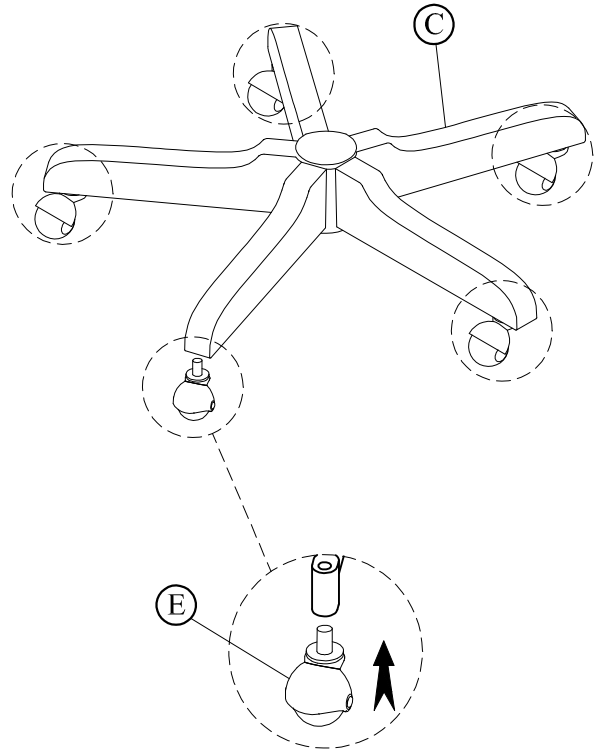

ASSEMBLY INSTRUCTION

RVID 57738 Uph Desk Chair SKU: 26257736
 57838 Uph Desk Chair SKU: 26257837

THANK YOU FOR PURCHASING THIS QUALITY PRODUCT. BE SURE TO CHECK ALL PACKING MATERIALS CAREFULLY FOR SMALL HARDWARE WHICH MAY HAVE COME LOOSE INSIDE THE CARTON DURING SHIPMENT. IDENTIFY AND COUNT ALL HARDWARE AND COMPARE WITH THE HARDWARE LIST BELOW.

PARTS LIST :

No.	Description	Sketch	Q' TY
A	Chair Seat		1 pc
B	Seat Control		1 pc
C	Cylinder Cover		1set
D	Pneumatic Cylinder		1pc
E	Caster		5 pcs

STEP 1

HARDWARE LIST :

NO.	HARDWARE LIST		Q' TY
1		Allen Head Bolt Ø5/16" x 18 x 1-1/2"	4 pcs.
		Spring Washer Ø5/16" x Ø13mm	4 pcs.
		Flat Washer Ø5/16" x Ø19mm	4 pcs.
2		Allen Key M4 x 2-1/2"	1 pc.

STEP 2

If present, remove the plastic cover from the top end of the cylinder before assembling to seat.

Hardware Pack Location:

Inside Box: 57738 - 57838 Uph Desk Chair , SKU: 26257736 - 26257837

ASSEMBLY INSTRUCTION

STEP 3

STEP 4

Hardware Pack Location:

Inside Box: 57738 - 57838 Uph Desk Chair , SKU: 26257736 - 26257837