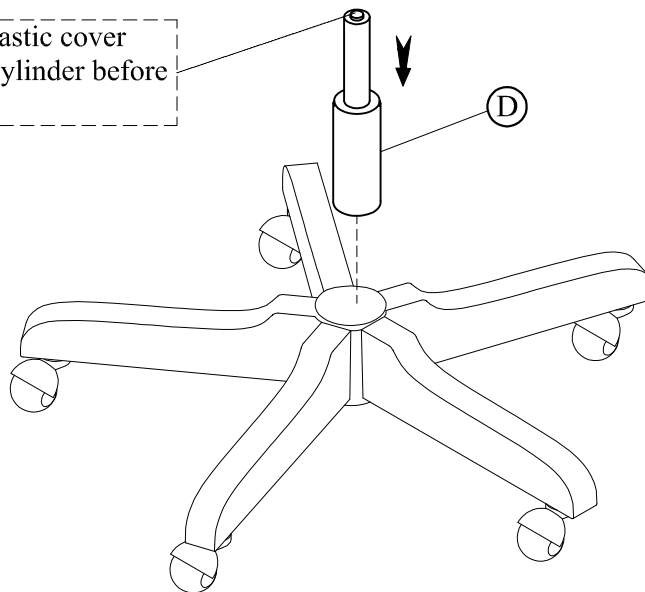

PARTS LIST :

No.	Description	Sketch	Q' TY
A	Chair Seat		1 pc
B	Seat Control		1 pc
C	Cylinder Cover		1set
D	Pneumatic Cylinder		1pc
E	Caster		5 pcs

STEP 1

HARDWARE LIST :

NO.	HARDWARE LIST		Q' TY
1		Allen Head Bolt Ø5/16" x 18 x 1-1/2"	4 pcs.
		Spring Washer Ø5/16" x Ø13mm	4 pcs.
		Flat Washer Ø5/16" x Ø19mm	4 pcs.
2		Allen Key M4 x 2-1/2"	1 pc.

STEP 2

If present, remove the plastic cover from the top end of the cylinder before assembling to seat.

Hardware Pack Location:

Inside Box: 57738 - 57838 Uph Desk Chair , SKU: 26257736 - 26257837

ASSEMBLY INSTRUCTION