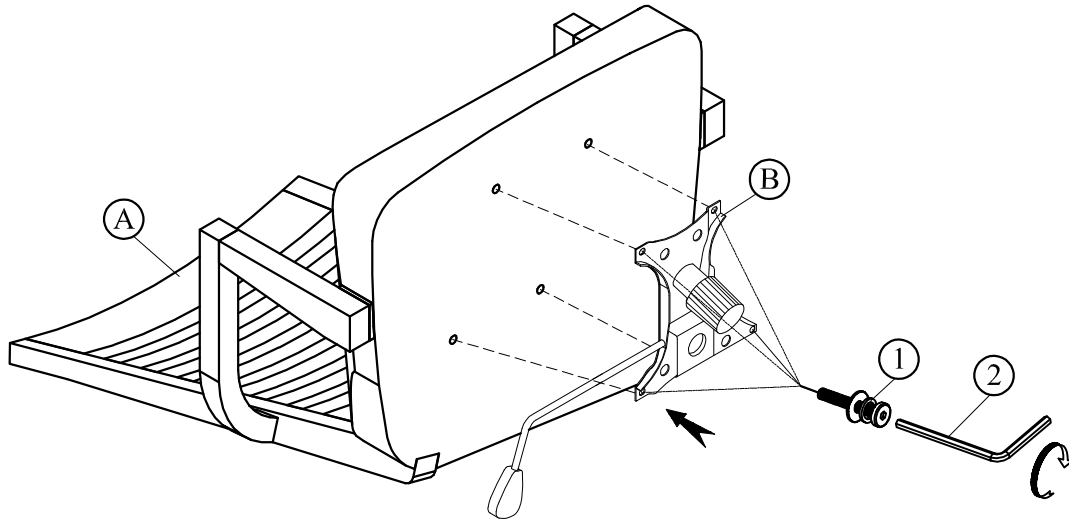

ASSEMBLY INSTRUCTION

RVID 57738 Uph Desk Chair   SKU: 26257736
57838 Uph Desk Chair   SKU: 26257837

THANK YOU FOR PURCHASING THIS QUALITY PRODUCT. BE SURE TO CHECK ALL PACKING MATERIALS CAREFULLY FOR SMALL HARDWARE WHICH MAY HAVE COME LOOSE INSIDE THE CARTON DURING SHIPMENT. IDENTIFY AND COUNT ALL HARDWARE AND COMPARE WITH THE HARDWARE LIST BELOW.

STEP 3

STEP 4