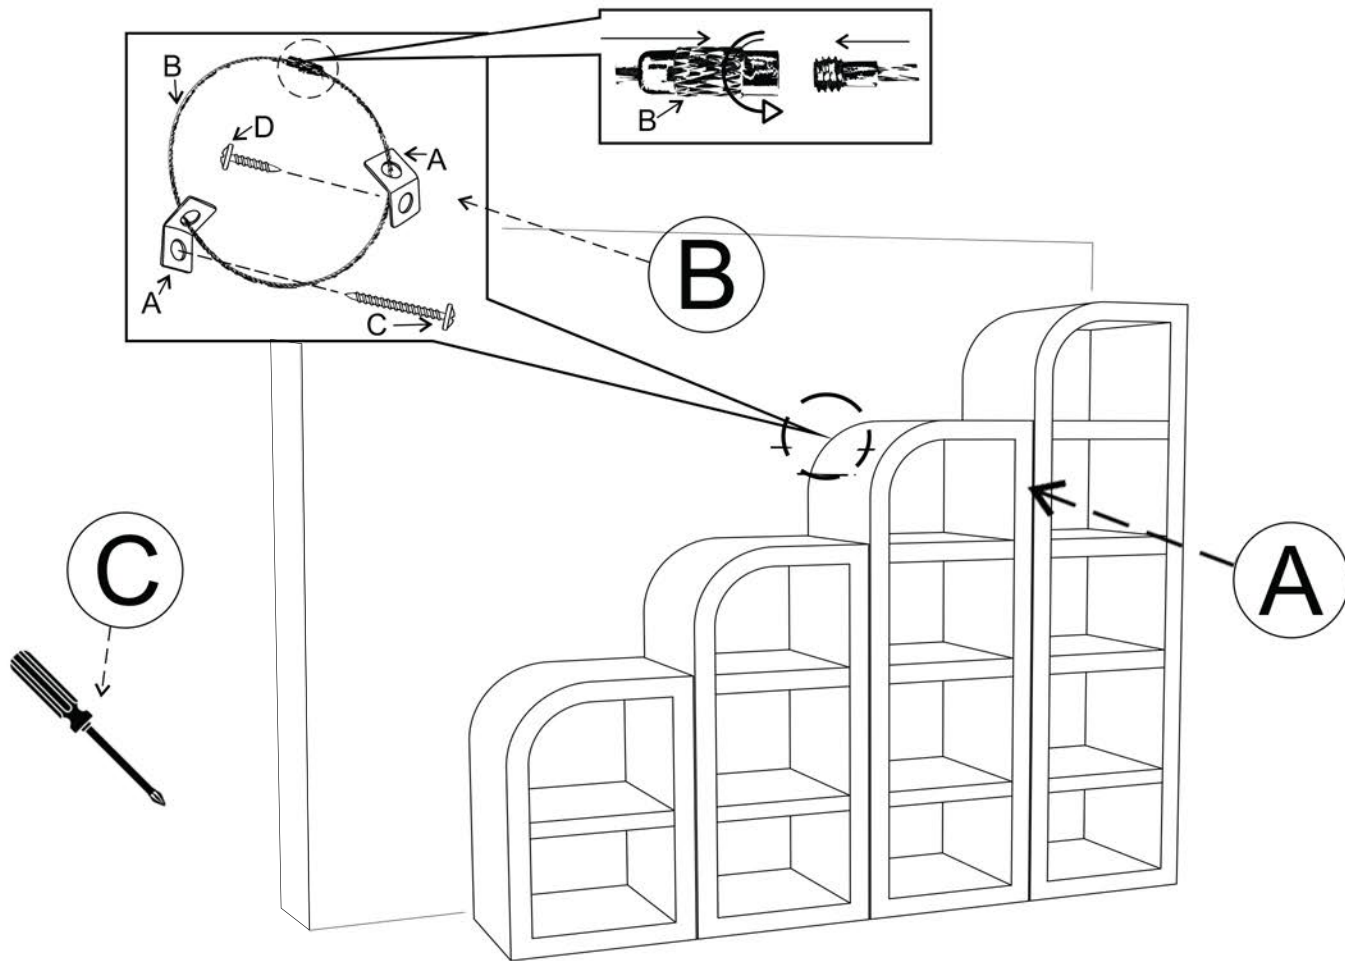

ASSEMBLY INSTRUCTIONS

RHHL 2514-308LC LARGE ROOM DIVIDER
2514-308XLC EXTRA LARGE ROOM DIVIDER
2514-308SC SMALL ROOM DIVIDER
2514-308MC MEDIUM ROOM DIVIDER

SKU: 26625143
SKU: 26725145
SKU: 26425149
SKU: 26525141

Manufactured By: RHHL for Rooms To Go
Camino a chalchiupan no.45, Santa Isabel Cholula, Puebla, Mexico, C.P. 74350

Product image shown is for illustrative purposes only, should not be taken as reference point.

INSTRUCTIONS:

To prevent the Console (A) from tipping, mount one side of the tipping restraint hardware (B) to the backpanel of the Console (A) and install the other side to the wall as shown on the diagram

	ITEM DESCRIPTION	IMAGE	QTY
A	ROOM DIVIDER		1 PC
B	FURNITURE TIPPING RESTRAINT		1 SET
C	PHILIPS HEAD SCREWDRIVER (NOT PROVIDED)		1 PC

Hardware Pack Location(s): Bottom