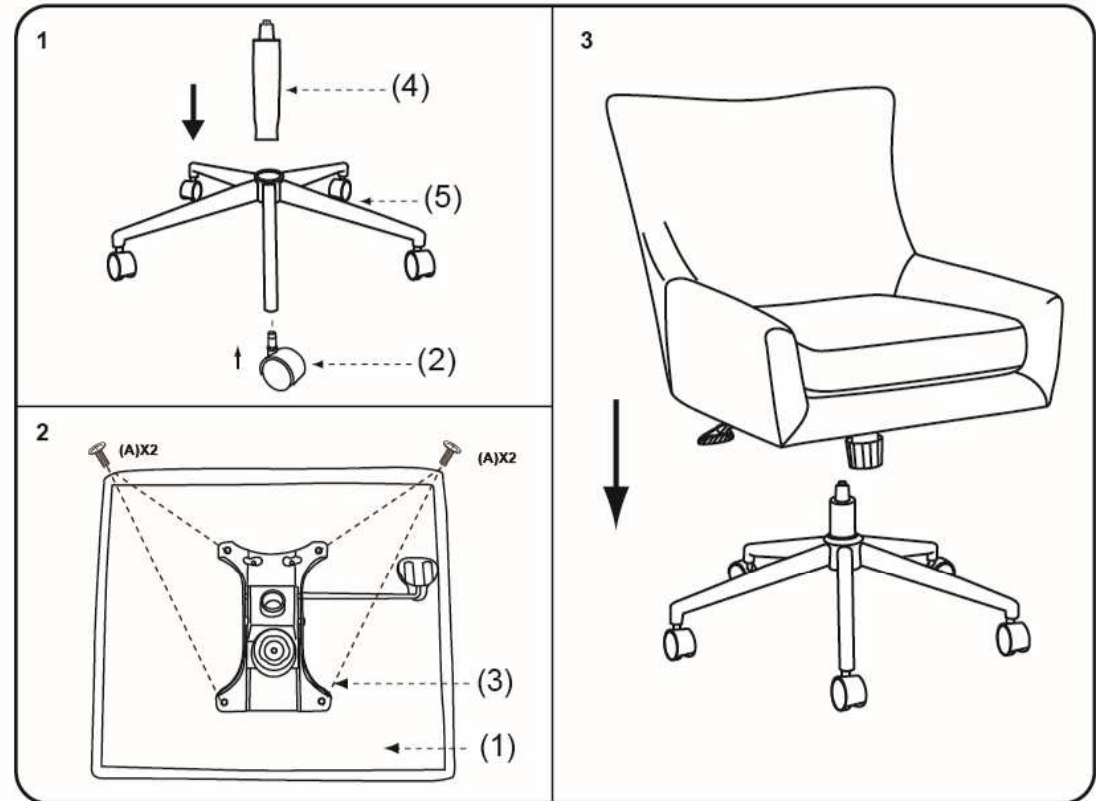

**IMPORTANT NOTICE:
HARDWARE PACKAGE IS ATTACHED
ON THE BOTTOM OF SEAT CUSHION.**

MODEL : B760W B760C

(1)x1		(2)x5	
			
Cushion		Caster	
(3)x1	(4)x1	(5)x1	
			
Mechanism		Gas Lift	
(A)x4		M8*22 MECHANISM SCREW	
			

B760W

B760C

Insert and loosely tighten all screws. When assembly is completed, fully tighten all screws before using. This chair is only intended for sitting. Any other use will void the warranty.