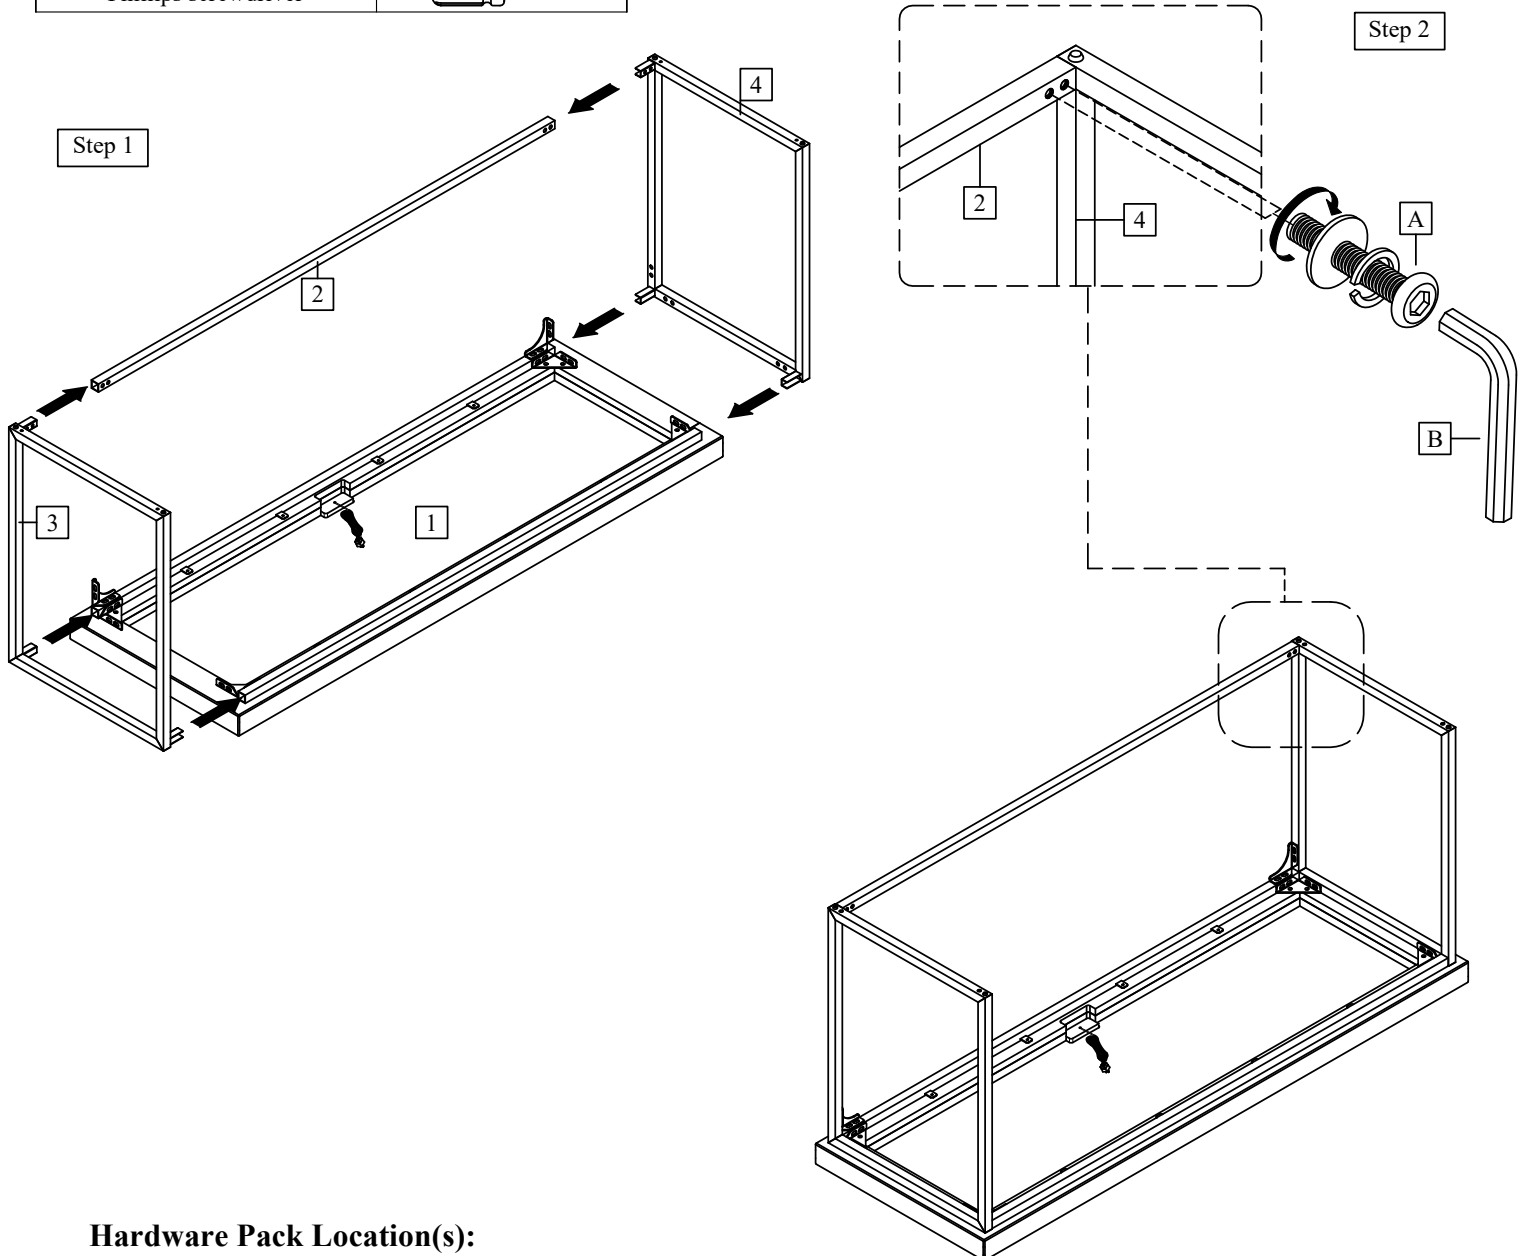

Assembly Instructions

HMIS F1823-03 CREDENZA SKU # :26718239

***Caution: Please read all instructions carefully before starting the assembly process. These parts are cumbersome and heavy. Therefore, two people are recommended in order to prevent personal injury and ensure the parts are not damaged during the assembly.

Code	PARTS LIST		
1	Table Top		1Pc
2	Strecher		1Pc
3	Right Leg		1Pc
4	Left Leg		1pc

Step	Code	Hardware List		
2-3	A	Allen Bolt - Ø1/4x20x19mm		16Pcs
		Flat washer - Ø1/4x16x1.5mm		16Pcs
		Lock washer - Ø1/4"		16Pcs
2-3	B	Allen Key - 4mm		1Pc
Furniture Tipping Restraint				1Set

TOOLS REQUIRED (NOT PROVIDED)	
Description	Sketch
Phillips screwdriver	

Step 1: Assemble the legs(3,4) with the Strecher(2) and The table top(1).
 Step 2: Then locate Bolts (A) into drilled holes on the legs with on the strecher(3) and tighten them through by Allen Key (B) provided.
 Do not fully tighten all bolts until the assembly is completed.

Step 3 (Fig A+B): Then locate Bolts (A) into drilled holes on the legs with on the table top(1) and tighten them through by Allen Key (B) provided.

Do not fully tighten all bolts until the assembly is completed.