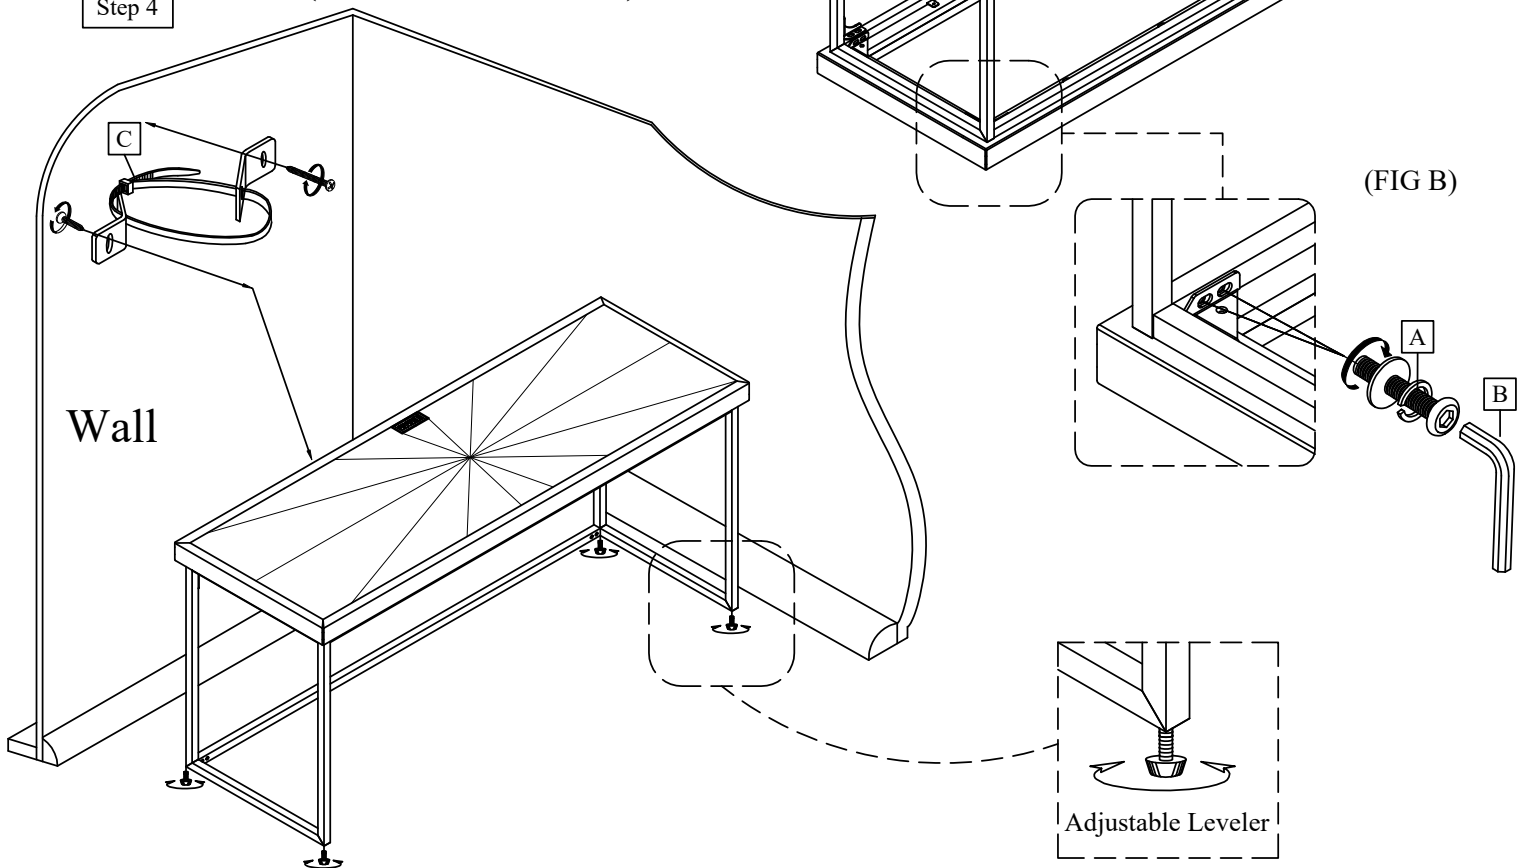

Code	PARTS LIST		
1	Table Top		1Pc
2	Strecher		1Pc
3	Right Leg		1Pc
4	Left Leg		1pc

Step	Code	Hardware List		
2-3	A	Allen Bolt - Ø1/4x20x19mm		16Pcs
		Flat washer - Ø1/4x16x1.5mm		16Pcs
		Lock washer - Ø1/4"		16Pcs
2-3	B	Allen Key - 4mm		1Pc
Furniture Tipping Restraint				1Set

Step 3 (Fig A+B): Then locate Bolts (A) into drilled holes on the legs with on the table top(1) and tighten them through by Allen Key (B) provided.

Do not fully tighten all bolts until the assembly is completed.

Step 4: Turn the table to upright position carefully and Tighten all the bolts. Assembly completed.

RECOMMEND: Install the anti-tipping kit (C).

Step 3

(FIG A)

Step 4

(RECOMMEND)

(FIG B)

Wall