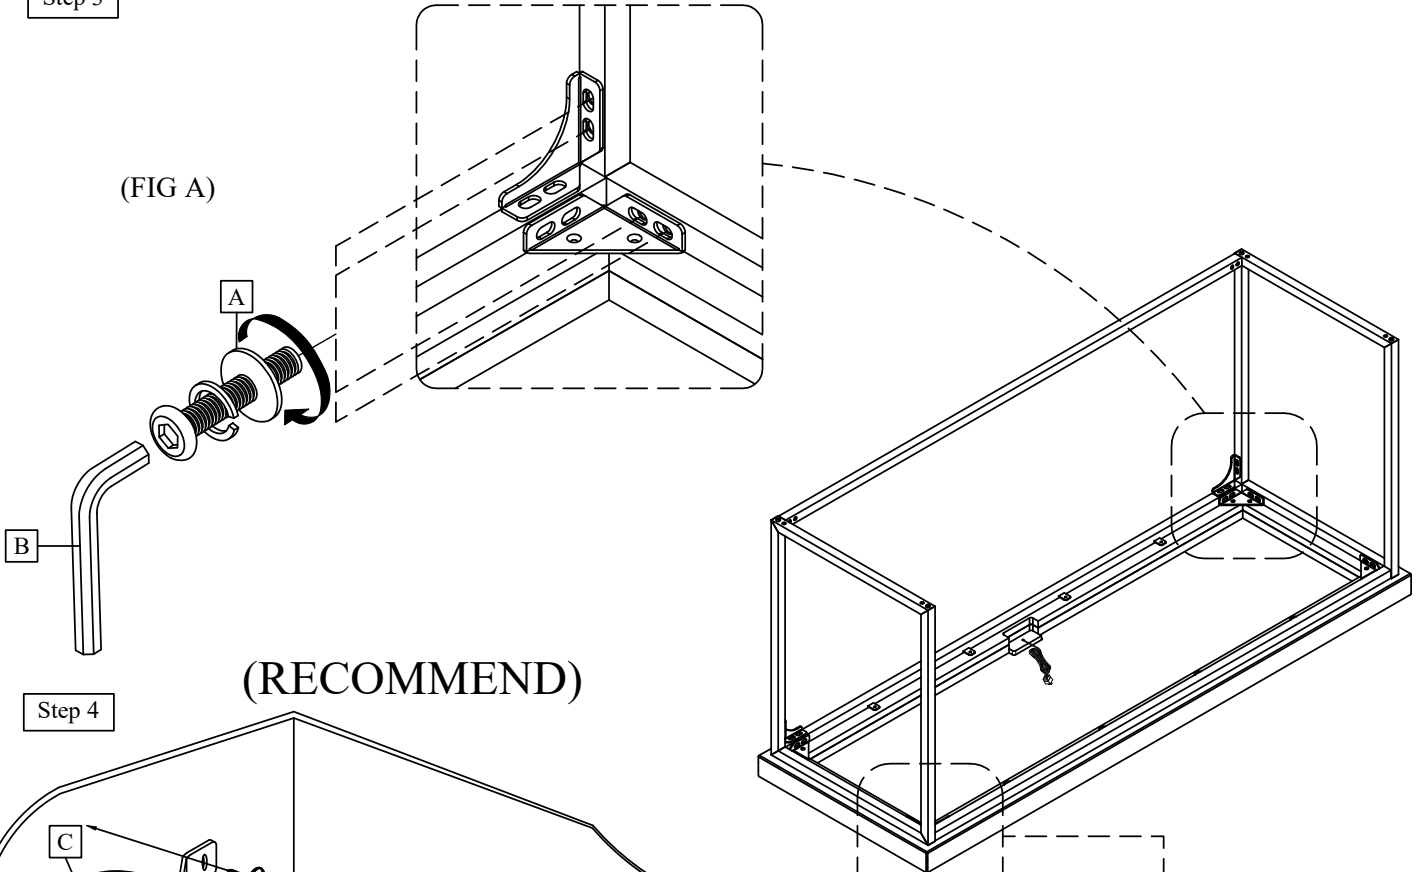

Code	PARTS LIST		
1	Table Top		1Pc
2	Strecher		1Pc
3	Right Leg		1Pc
4	Left Leg		1pc

Step	Code	Hardware List		
2-3	A	Allen Bolt - Ø1/4x20x19mm		16Pcs
		Flat washer - Ø1/4x16x1.5mm		16Pcs
		Lock washer - Ø1/4"		16Pcs
2-3	B	Allen Key - 4mm		1Pc
Furniture Tipping Restraint				1Set

Step 3 (Fig A+B): Then locate Bolts (A) into drilled holes on the legs with on the table top(1) and tighten them through by Allen Key (B) provided.

Do not fully tighten all bolts until the assembly is completed.

Step 4: Turn the table to upright position carefully and Tighten all the bolts. Assembly completed.

RECOMMEND: Install the anti-tipping kit (C).

Step 3

(FIG A)

Step 4

(RECOMMEND)

(FIG B)

Wall