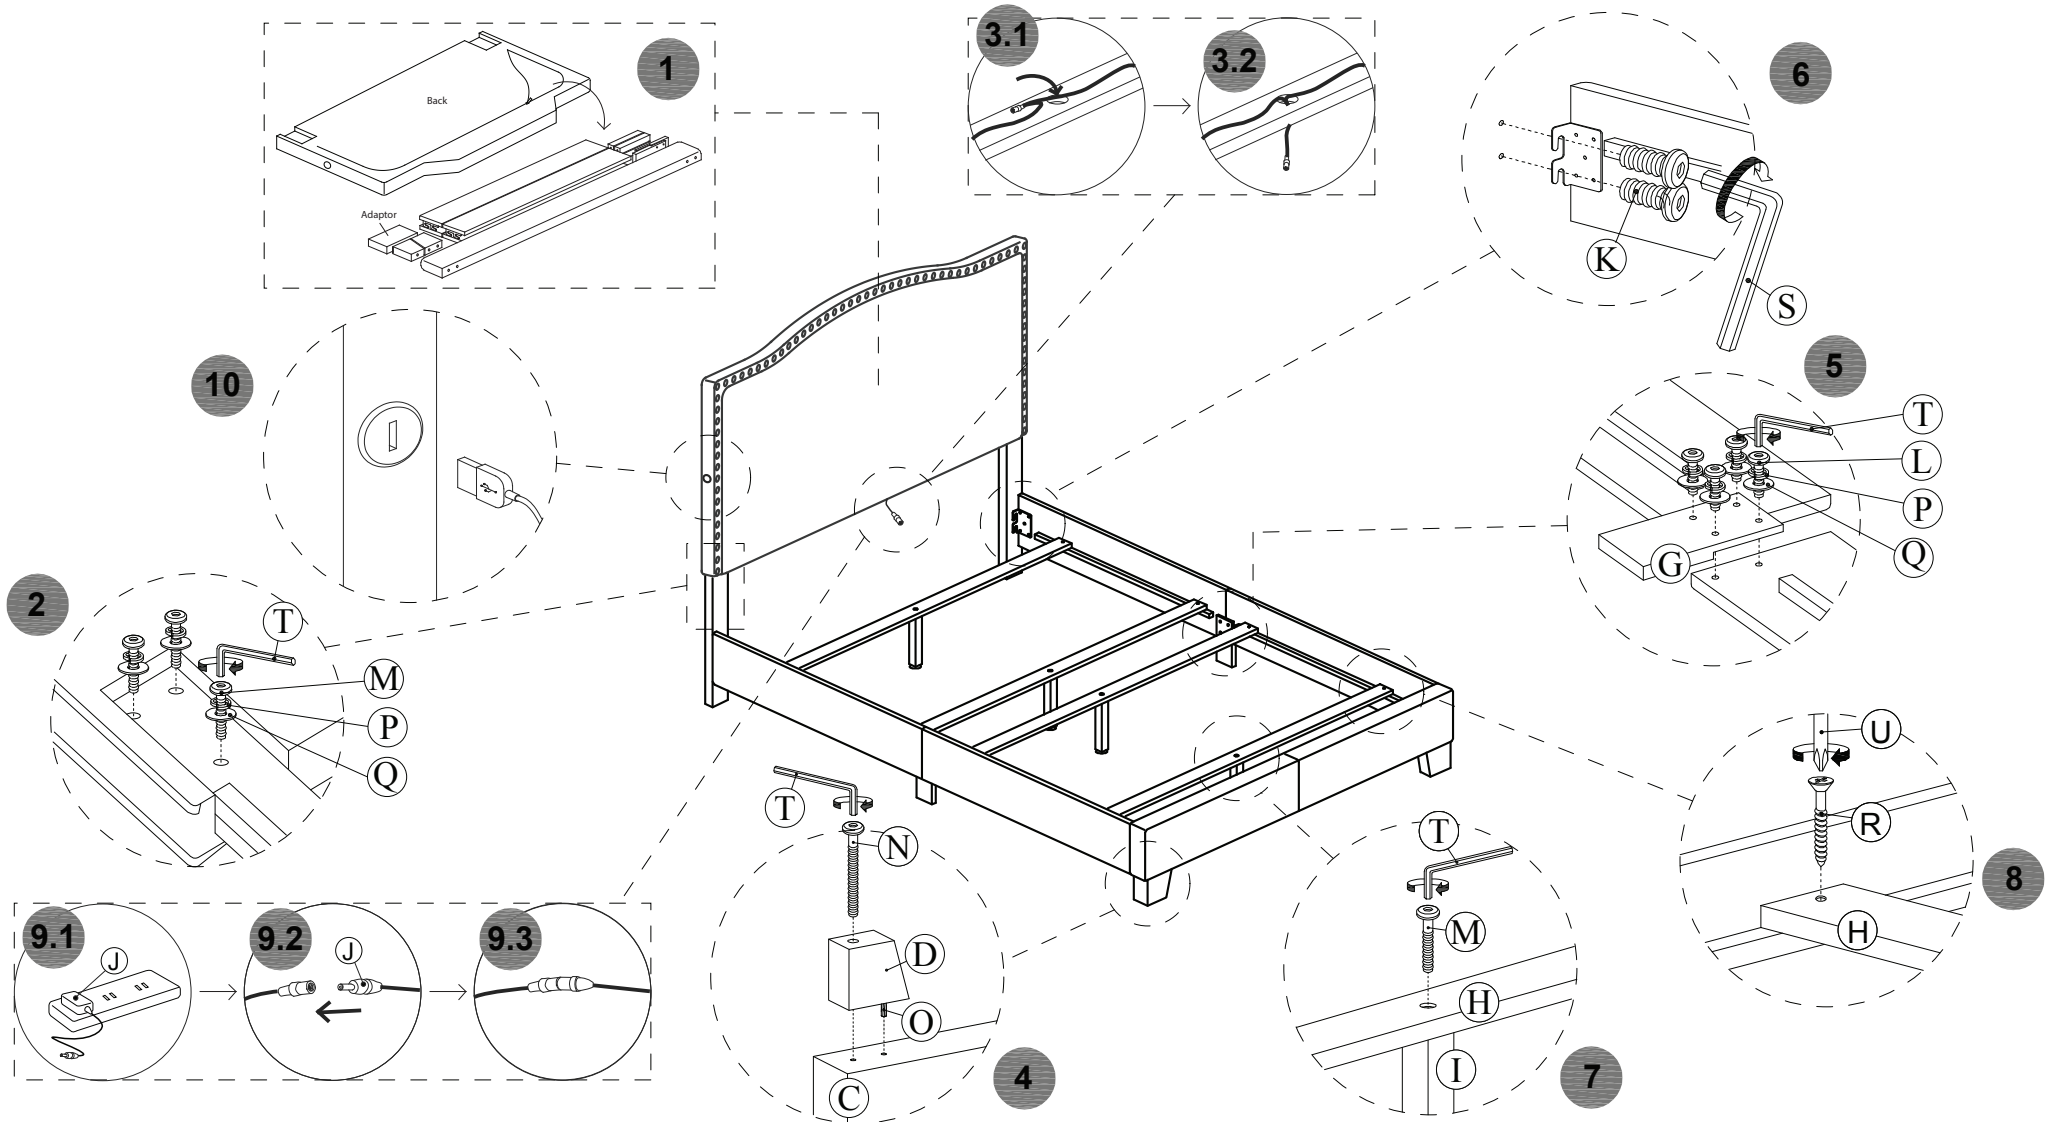

ASSEMBLY INSTRUCTIONS / NOTICE DE MONTAGE / INSTRUCCIONES DE MONTAJE

ITEM NO. / ARTICLE NO. / ARTICULO NO :DS-D016-290-433A

DESCRIPTION / DESCRIPCIÓN : USB CHRGNG QN ALL-IN-ONE UPH BD - BEIGE/ GRAND LIT/ CAMA QUEEN