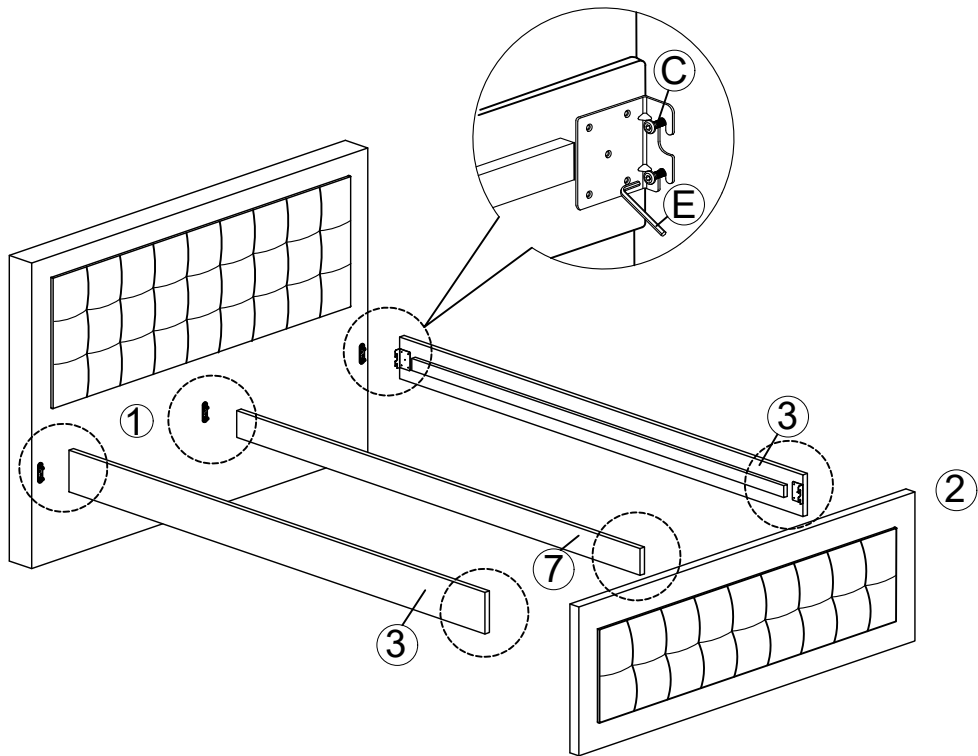

Assembly Instruction

Model : DV 20803 FULL BED & QUEEN BED

| Hardware List | | | |
|---------------|-------|---------------------|-------|
| No. | SHAPE | DESCRIPTION | Qty. |
| A | | M4x25mm Screw | 24Pcs |
| B | | JCBC M6x30mm | 4Pcs |
| C | | JCBB M8x20mm | 12Pcs |
| D | | L Key M4 | 1Pcs |
| E | | L Key M5 | 1Pcs |
| F | | Flat Washer M6 x 19 | 4Pcs |

| Part List | | |
|-----------|---------------------|-------|
| No. | Part Name | Qty. |
| 1 | Head Board | 1Pcs |
| 2 | Foot Board | 1Pcs |
| 3 | Side Rail | 2Pcs |
| 4 | LVL Slats | 12Pcs |
| 5&6 | Pull out bed | 2Pcs |
| 7 | Center Slat Support | 1Pcs |

Part List

Assembly Instruction

Step 1

Step 2

Assembly Instruction

Step 3

Step 4