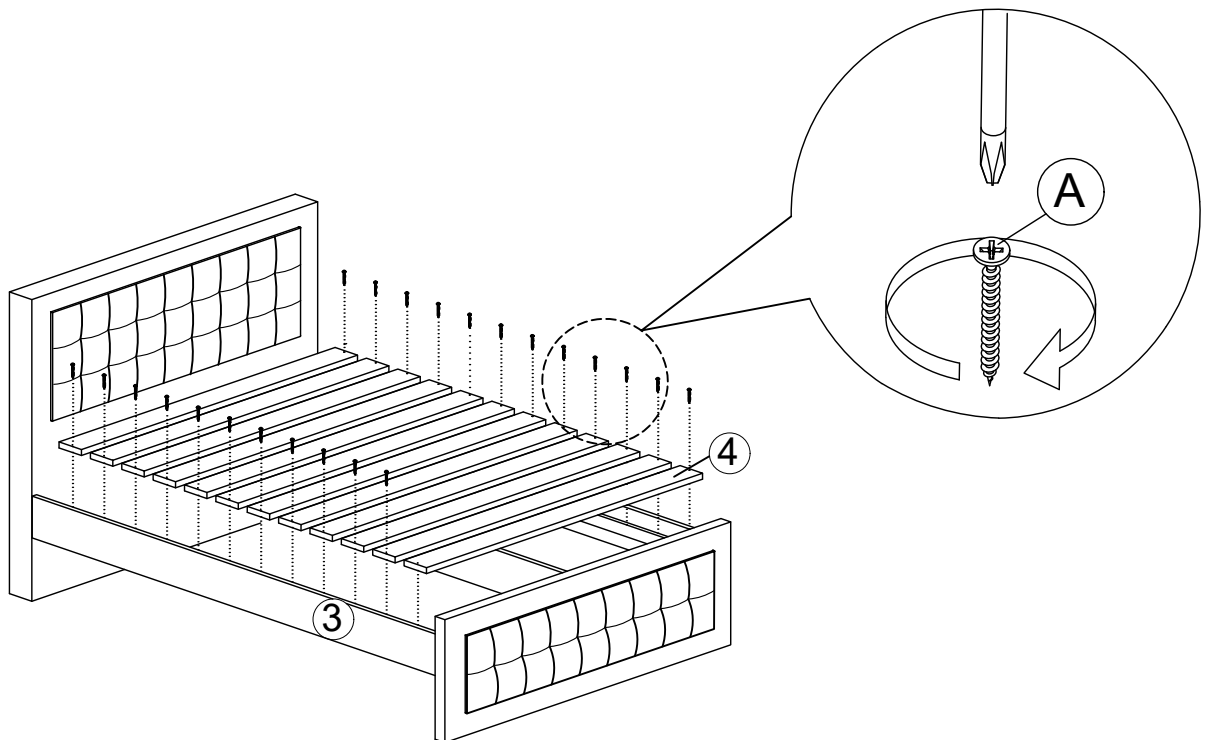

Assembly Instruction

Model : DV 20803 FULL BED & QUEEN BED

| Hardware List | | | |
|---------------|-------|---------------------|-------|
| No. | SHAPE | DESCRIPTION | Qty. |
| A | | M4x25mm Screw | 24Pcs |
| B | | JCBC M6x30mm | 4Pcs |
| C | | JCBB M8x20mm | 12Pcs |
| D | | L Key M4 | 1Pcs |
| E | | L Key M5 | 1Pcs |
| F | | Flat Washer M6 x 19 | 4Pcs |

| Part List | | |
|-----------|---------------------|-------|
| No. | Part Name | Qty. |
| 1 | Head Board | 1Pcs |
| 2 | Foot Board | 1Pcs |
| 3 | Side Rail | 2Pcs |
| 4 | LVL Slats | 12Pcs |
| 5&6 | Pull out bed | 2Pcs |
| 7 | Center Slat Support | 1Pcs |

Part List

Assembly Instruction

Step 1

Step 2

Assembly Instruction

Step 3

Step 4