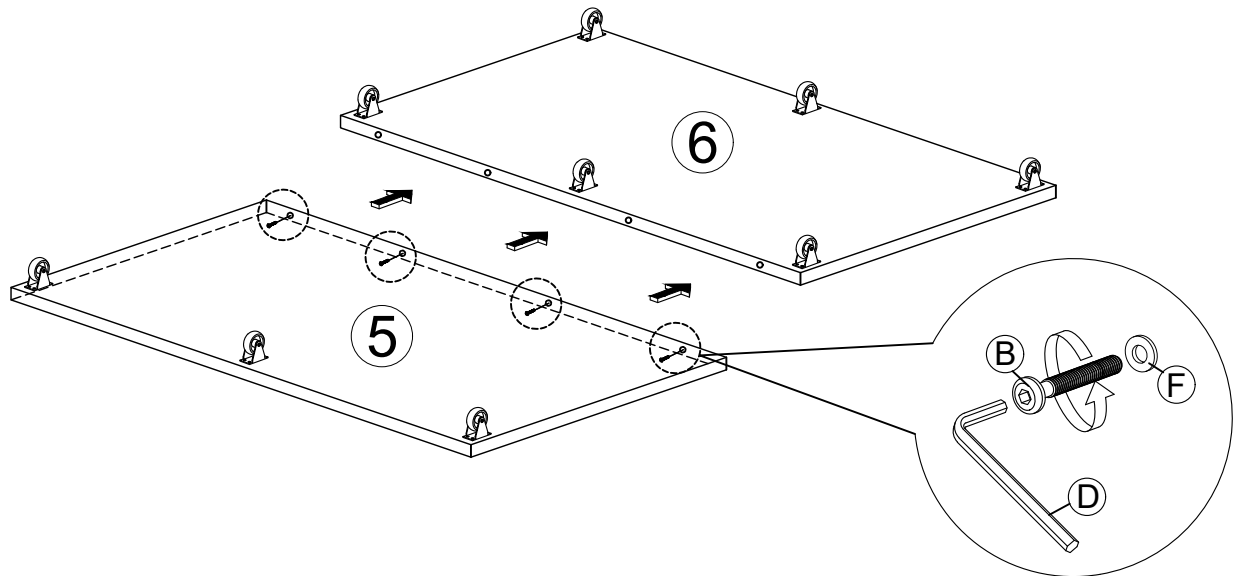

Assembly Instruction

Model : DV 20803 FULL BED & QUEEN BED

| Hardware List | | | |
|---------------|-------|---------------------|-------|
| No. | SHAPE | DESCRIPTION | Qty. |
| A | | M4x25mm Screw | 24Pcs |
| B | | JCBC M6x30mm | 4Pcs |
| C | | JCBB M8x20mm | 12Pcs |
| D | | L Key M4 | 1Pcs |
| E | | L Key M5 | 1Pcs |
| F | | Flat Washer M6 x 19 | 4Pcs |

| Part List | | |
|-----------|---------------------|-------|
| No. | Part Name | Qty. |
| 1 | Head Board | 1Pcs |
| 2 | Foot Board | 1Pcs |
| 3 | Side Rail | 2Pcs |
| 4 | LVL Slats | 12Pcs |
| 5&6 | Pull out bed | 2Pcs |
| 7 | Center Slat Support | 1Pcs |

Part List

Assembly Instruction

Step 1

Step 2

Assembly Instruction

Step 3

Step 4