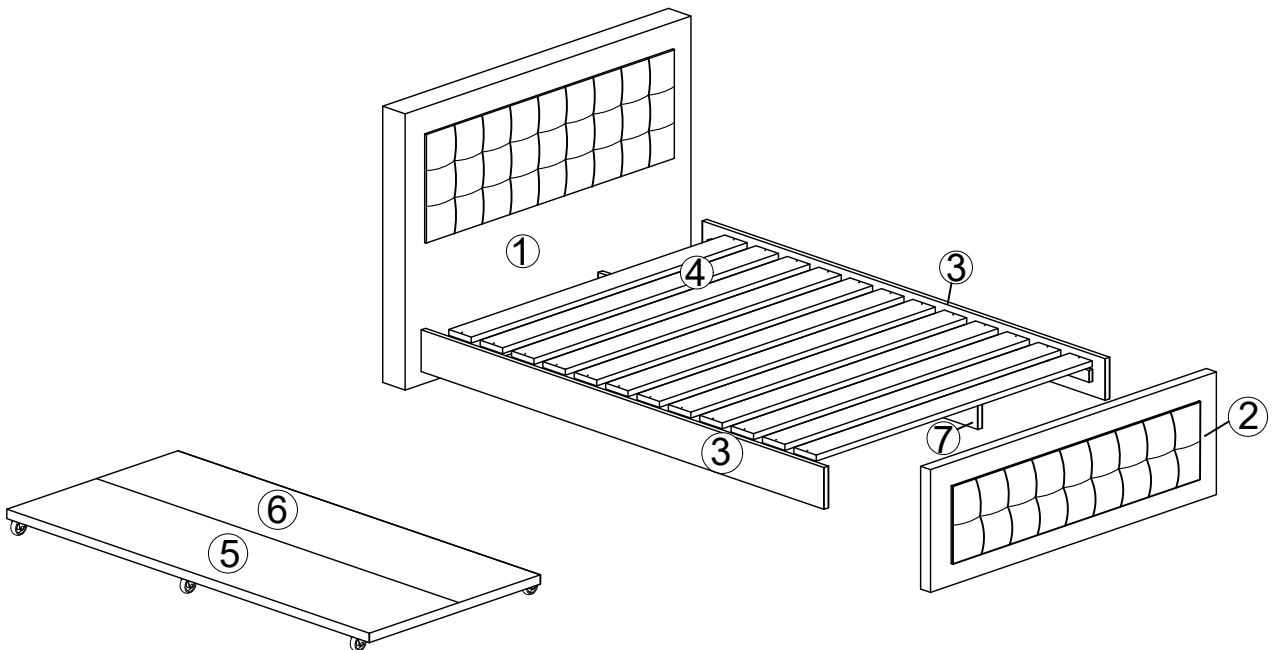

Assembly Instruction

Model : DV 20803 FULL BED & QUEEN BED

Hardware List			
No.	SHAPE	DESCRIPTION	Qty.
A		M4x25mm Screw	24Pcs
B		JCBC M6x30mm	4Pcs
C		JCBB M8x20mm	12Pcs
D		L Key M4	1Pcs
E		L Key M5	1Pcs
F		Flat Washer M6 x 19	4Pcs

Part List		
No.	Part Name	Qty.
1	Head Board	1Pcs
2	Foot Board	1Pcs
3	Side Rail	2Pcs
4	LVL Slats	12Pcs
5&6	Pull out bed	2Pcs
7	Center Slat Support	1Pcs

Part List