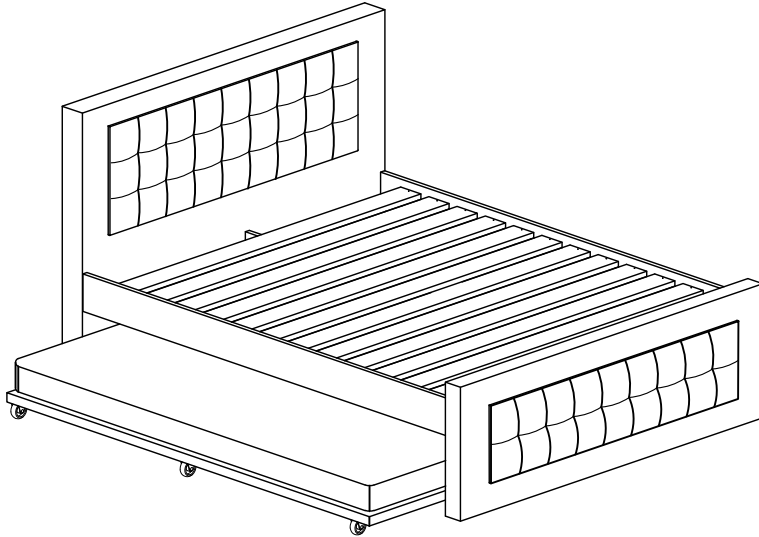

Assembly Instruction

Model : DV 20803 FULL BED & QUEEN BED

| Hardware List | | | |
|---------------|-------|---------------------|-------|
| No. | SHAPE | DESCRIPTION | Qty. |
| A | | M4x25mm Screw | 24Pcs |
| B | | JCBC M6x30mm | 4Pcs |
| C | | JCBB M8x20mm | 12Pcs |
| D | | L Key M4 | 1Pcs |
| E | | L Key M5 | 1Pcs |
| F | | Flat Washer M6 x 19 | 4Pcs |

| Part List | | |
|-----------|---------------------|-------|
| No. | Part Name | Qty. |
| 1 | Head Board | 1Pcs |
| 2 | Foot Board | 1Pcs |
| 3 | Side Rail | 2Pcs |
| 4 | LVL Slats | 12Pcs |
| 5&6 | Pull out bed | 2Pcs |
| 7 | Center Slat Support | 1Pcs |