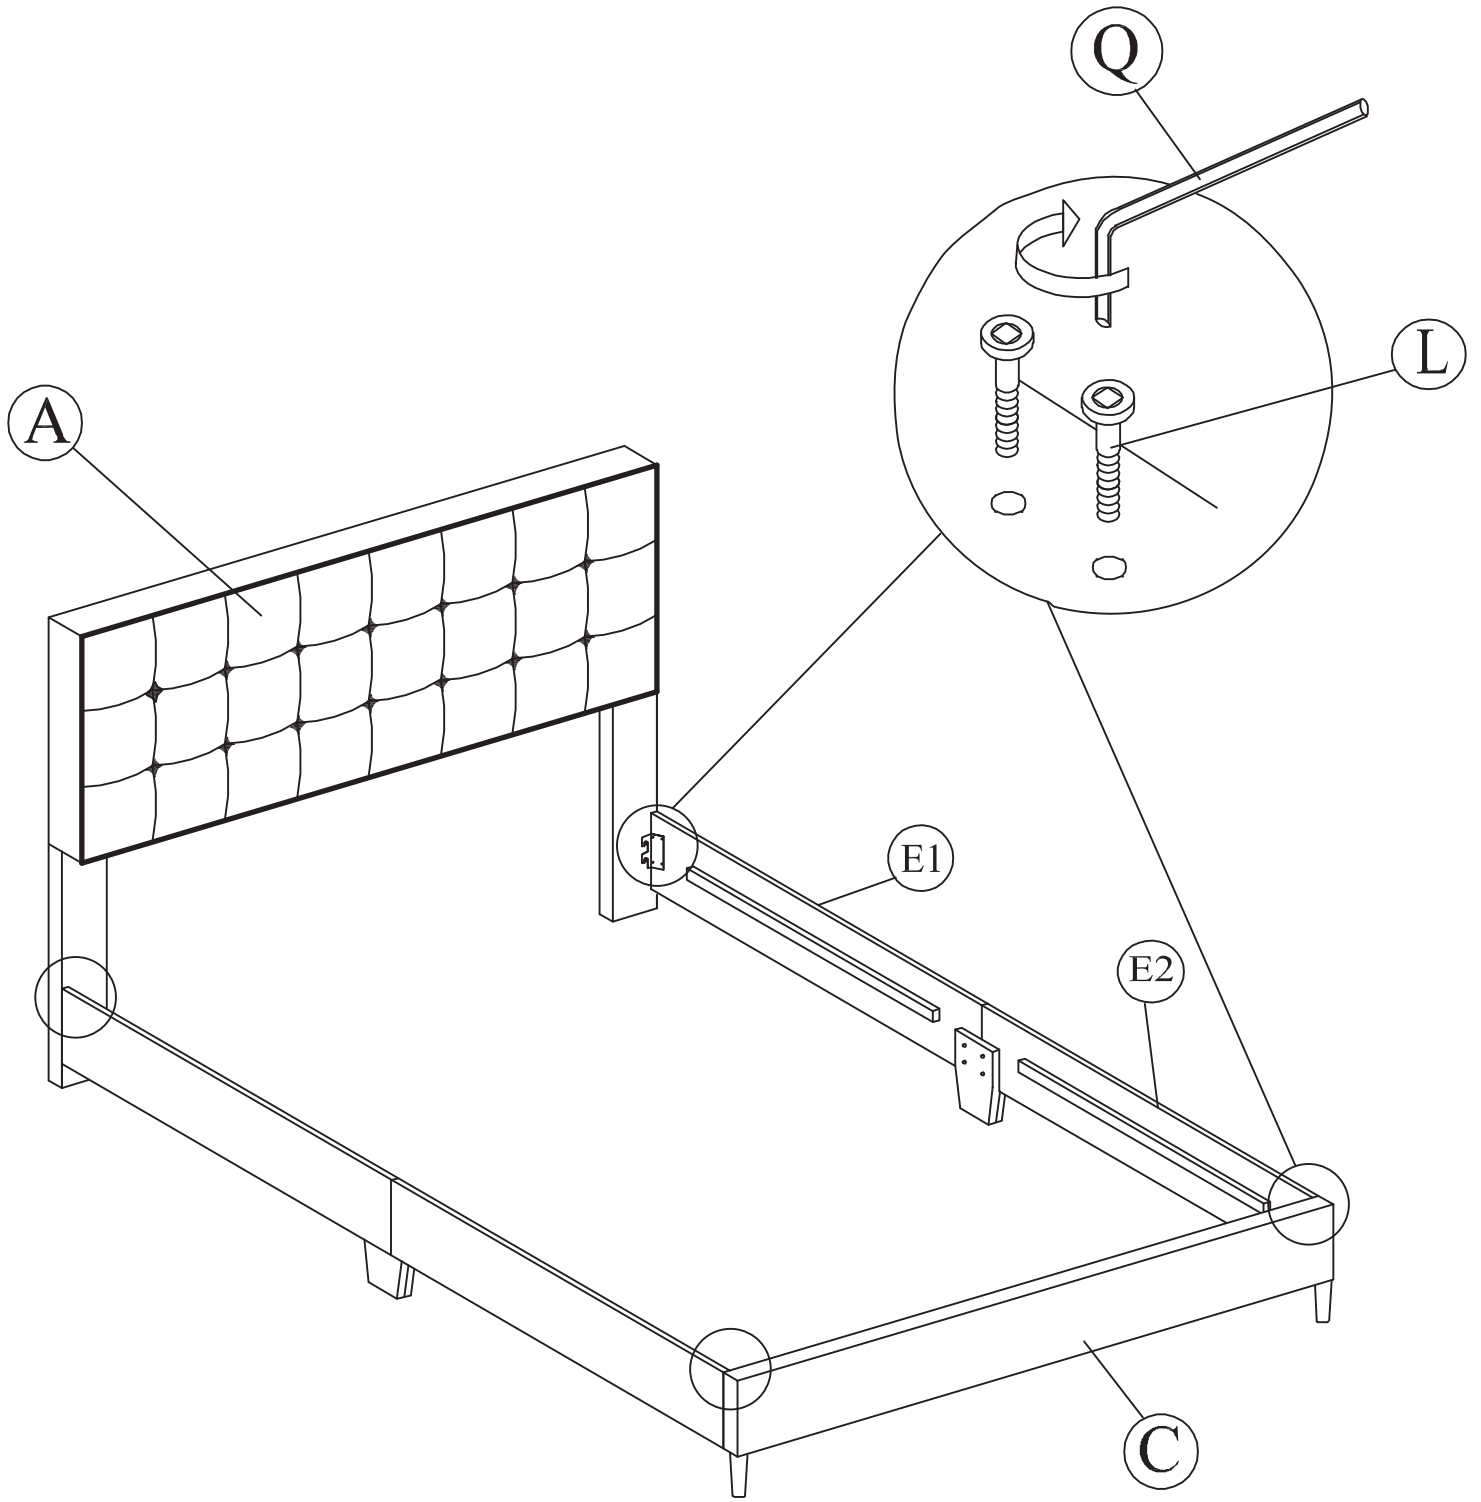

# PARTS AND HARDWARE / PIEZAS Y HARDWARE

No.	SKETCH ESQUEMA	DESCRIPTION La Description	QTY CANTIDAD	No.	SKETCH ESQUEMA	DESCRIPTION La Description	QTY CANTIDAD
A		Headboard Panel Panel De La Cabecera	1	K		Screw M4x32mm Tornillo M4x32mm	24
B		Headboard Legs Patas De Cabecera	2	L		Allen bolt M8x20mm Perno Allen M8x20mm	8
C		Footboard Pie De Cama	1	M		Allen bolt M6x35mm Perno Allen M6x35mm	8
D		Center Support Soportes Centrales	2	N		Allen bolt M6x50mm Perno Allen M6x50mm	6
E		Side Rail Largueros Lateral	4	O		Allen bolt M6x60mm Perno Allen M6x60mm	4
F		Footboard Leg Patas Del Pie De Cama	2	P		Allen Key M4x65mm Llave Allen M4x65mm	1
G		Slats Listones	2	Q		Allen Key M5x70mm Llave Allen M5x70mm	1
I		Slat Support Legs Tas De Apoyo De Listones	4	S		Flat washer M6 Arandela plana M6	8
J		Center Rail Central Rail	2	T		Spring washer M6 Arandela De Resorte M6	6
<a href="mailto:help@ovis.co">help@ovis.co</a>				U		Adjustable Leveler Nivelador ajustable	4

# \*Remove Parts From Headboard Zipper Compartment

Thread "L" Hardware  
into Position But Do  
Not Tighten

Use Screwdriver to Install  
“K” Screws Through Each  
Slat into Side Rail Cleat

Adjust Leveling Feet “U” to  
Touch Floor