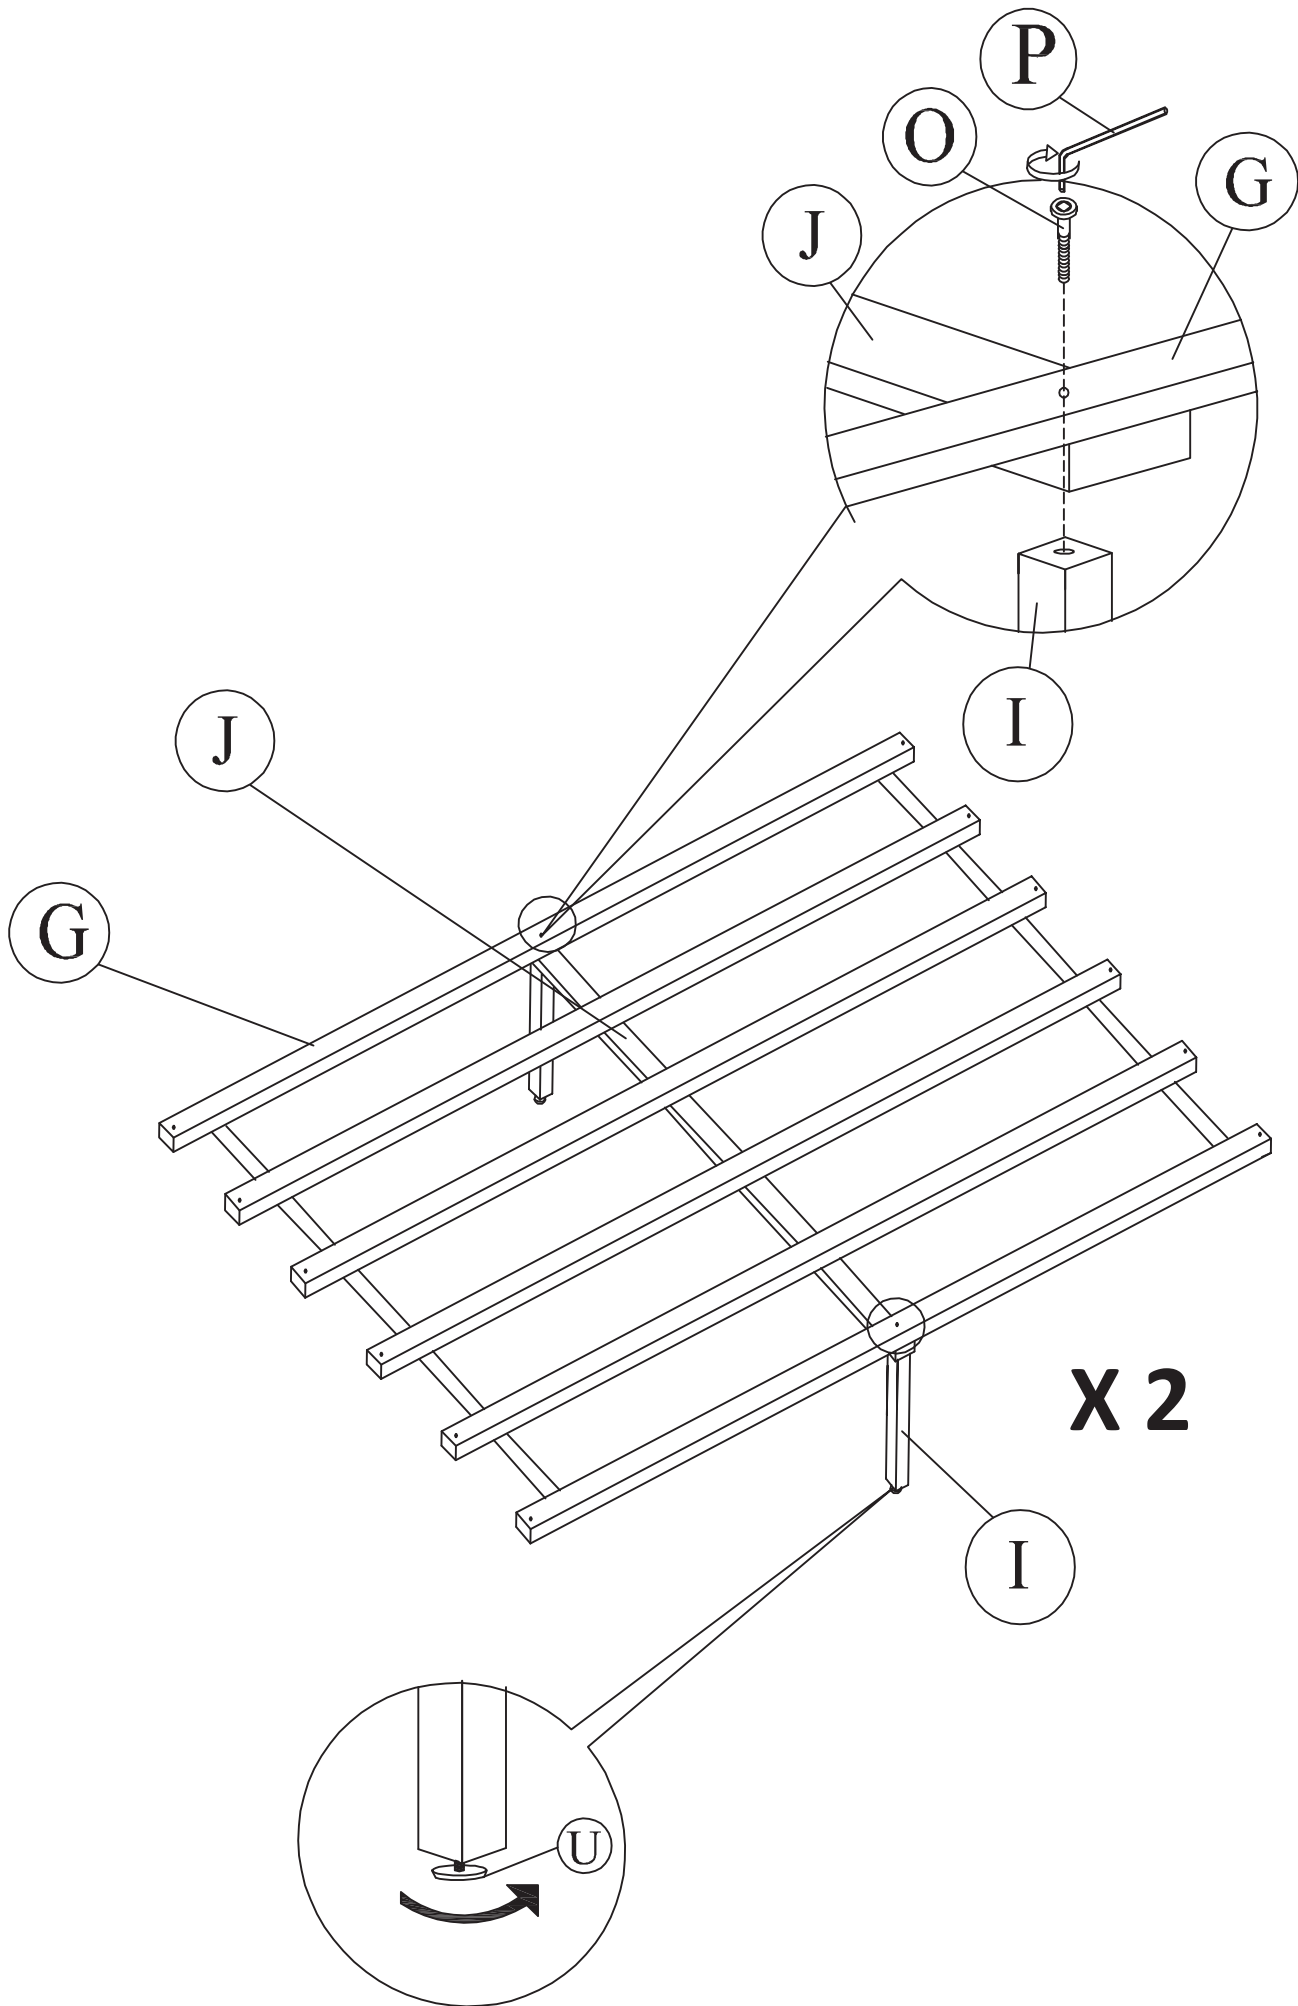

# PARTS AND HARDWARE / PIEZAS Y HARDWARE

No.	SKETCH ESQUEMA	DESCRIPTION La Description	QTY CANTIDAD	No.	SKETCH ESQUEMA	DESCRIPTION La Description	QTY CANTIDAD
A		Headboard Panel Panel De La Cabecera	1	K		Screw M4x32mm Tornillo M4x32mm	24
B		Headboard Legs Patas De Cabecera	2	L		Allen bolt M8x20mm Perno Allen M8x20mm	8
C		Footboard Pie De Cama	1	M		Allen bolt M6x35mm Perno Allen M6x35mm	8
D		Center Support Soportes Centrales	2	N		Allen bolt M6x50mm Perno Allen M6x50mm	6
E		Side Rail Largueros Lateral	4	O		Allen bolt M6x60mm Perno Allen M6x60mm	4
F		Footboard Leg Patas Del Pie De Cama	2	P		Allen Key M4x65mm Llave Allen M4x65mm	1
G		Slats Listones	2	Q		Allen Key M5x70mm Llave Allen M5x70mm	1
I		Slat Support Legs Tas De Apoyo De Listones	4	S		Flat washer M6 Arandela plana M6	8
J		Center Rail Central Rail	2	T		Spring washer M6 Arandela De Resorte M6	6
<a href="mailto:help@ovis.co">help@ovis.co</a>				U		Adjustable Leveler Nivelador ajustable	4

# \*Remove Parts From Headboard Zipper Compartment

Thread "L" Hardware  
into Position But Do  
Not Tighten

Use Screwdriver to Install  
“K” Screws Through Each  
Slat into Side Rail Cleat

Adjust Leveling Feet “U” to  
Touch Floor