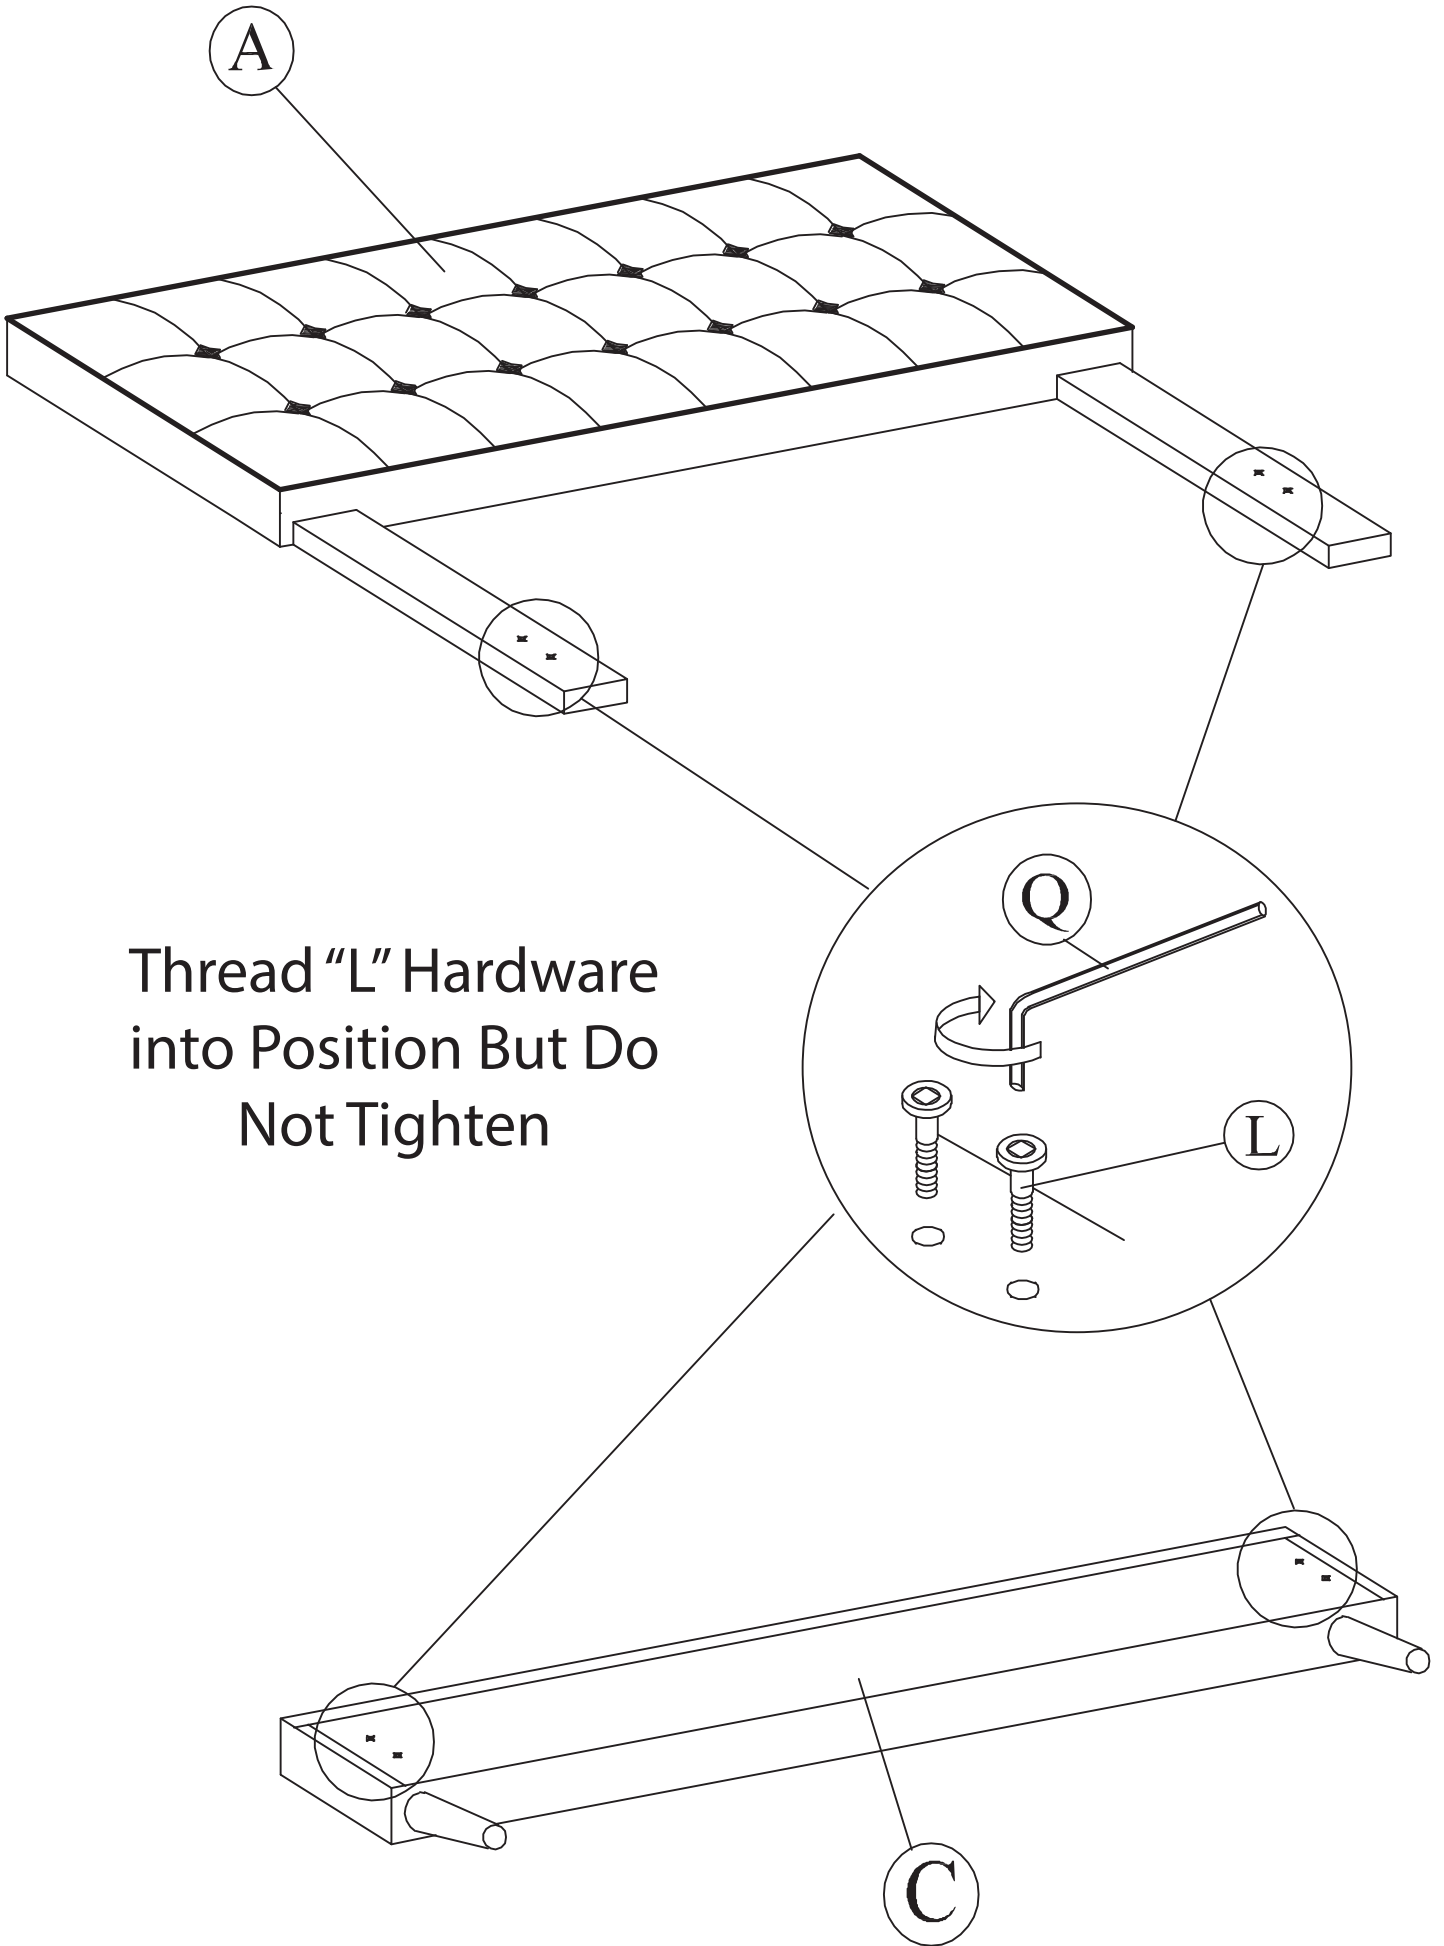

Thread "L" Hardware
into Position But Do
Not Tighten