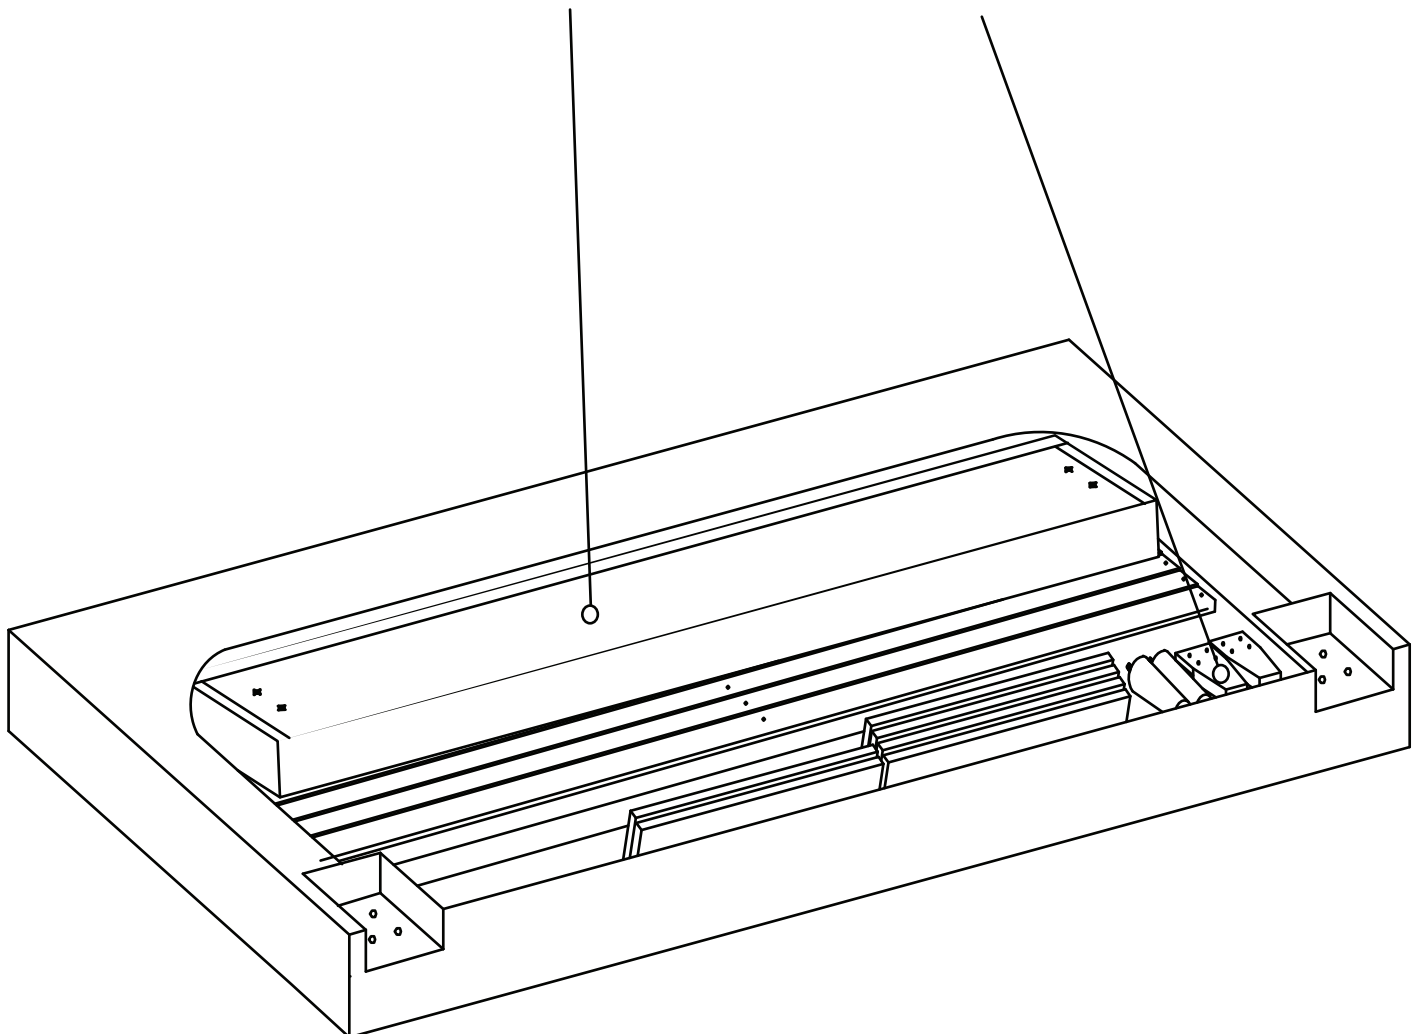

**ovis**

**33329WQU**

**PLEASE DO NOT RETURN TO  
STORE!**

Email our support team: [help@ovis.co](mailto:help@ovis.co)

---

**Bed Parts are Inside the Headboard  
Zipper Compartment**

# PARTS AND HARDWARE / PIEZAS Y HARDWARE

No.	SKETCH ESQUEMA	DESCRIPTION La Description	QTY CANTIDAD	No.	SKETCH ESQUEMA	DESCRIPTION La Description	QTY CANTIDAD
A		Headboard Panel Panel De La Cabecera	1	K		Screw M4x32mm Tornillo M4x32mm	24
B		Headboard Legs Patas De Cabecera	2	L		Allen bolt M8x20mm Perno Allen M8x20mm	8
C		Footboard Pie De Cama	1	M		Allen bolt M6x35mm Perno Allen M6x35mm	8
D		Center Support Soportes Centrales	2	N		Allen bolt M6x50mm Perno Allen M6x50mm	6
E		Side Rail Largueros Lateral	4	O		Allen bolt M6x60mm Perno Allen M6x60mm	4
F		Footboard Leg Patas Del Pie De Cama	2	P		Allen Key M4x65mm Llave Allen M4x65mm	1
G		Slats Listones	2	Q		Allen Key M5x70mm Llave Allen M5x70mm	1
I		Slat Support Legs Tas De Apoyo De Listones	4	S		Flat washer M6 Arandela plana M6	8
J		Center Rail Central Rail	2	T		Spring washer M6 Arandela De Resorte M6	6
<a href="mailto:help@ovis.co">help@ovis.co</a>				U		Adjustable Leveler Nivelador ajustable	4