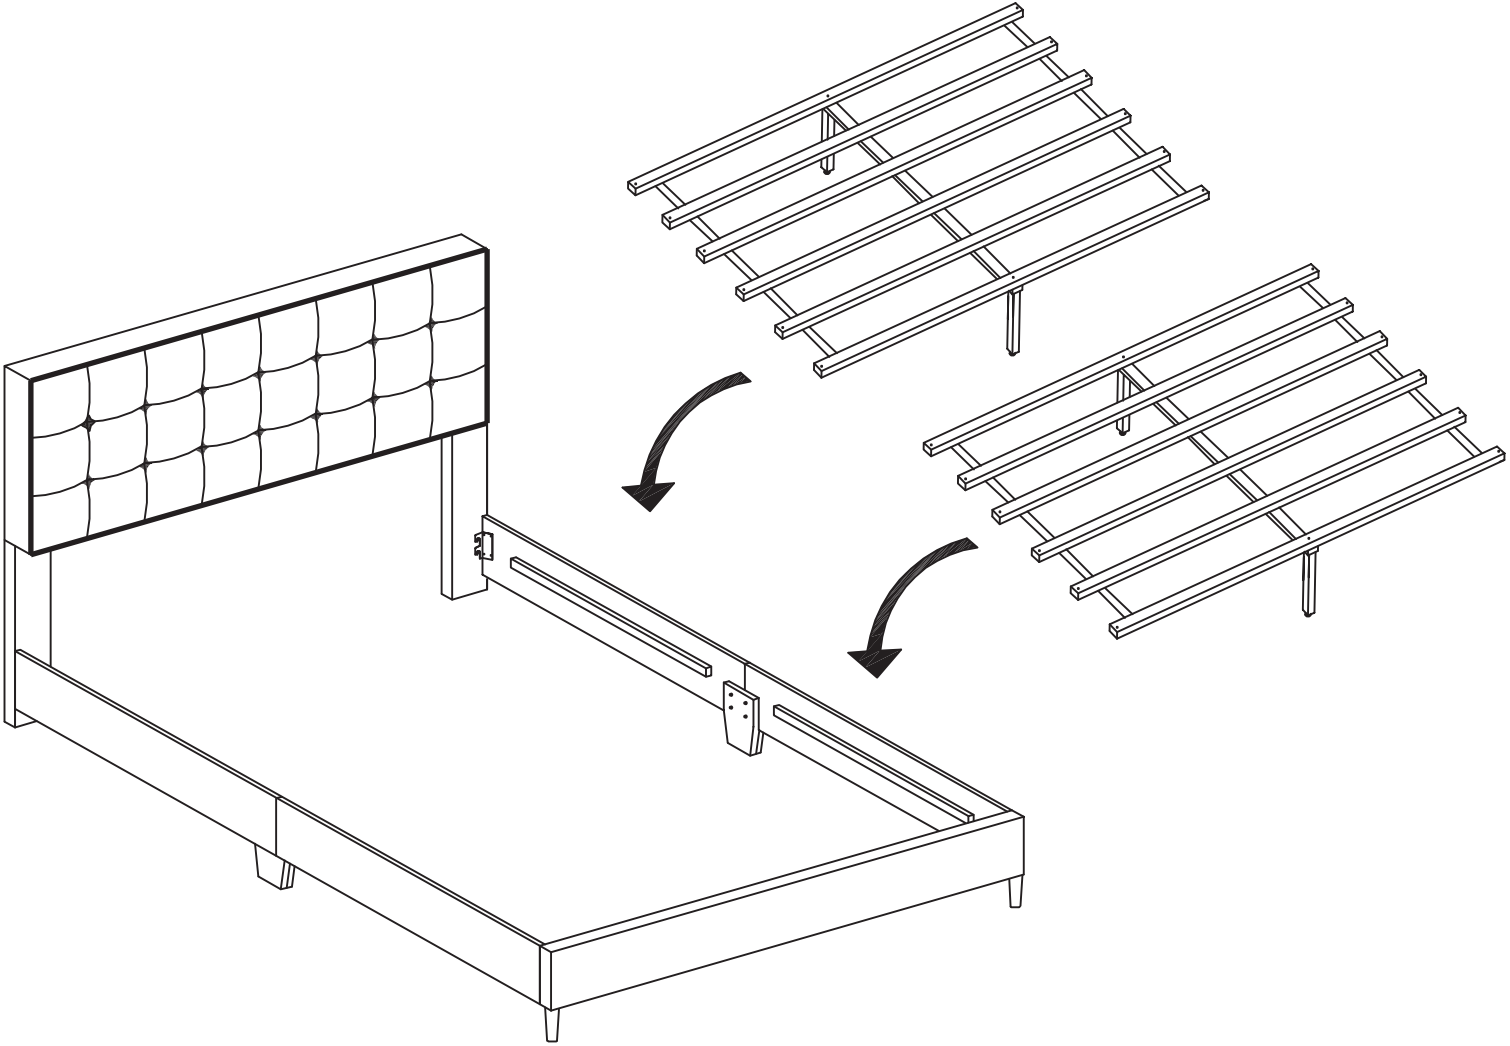

# PARTS AND HARDWARE / PIEZAS Y HARDWARE

No.	SKETCH ESQUEMA	DESCRIPTION La Description	QTY CANTIDAD	No.	SKETCH ESQUEMA	DESCRIPTION La Description	QTY CANTIDAD
A		Headboard Panel Panel De La Cabecera	1	K		Screw M4x32mm Tornillo M4x32mm	24
B		Headboard Legs Patas De Cabecera	2	L		Allen bolt M8x20mm Perno Allen M8x20mm	8
C		Footboard Pie De Cama	1	M		Allen bolt M6x35mm Perno Allen M6x35mm	8
D		Center Support Soportes Centrales	2	N		Allen bolt M6x50mm Perno Allen M6x50mm	6
E		Side Rail Largueros Lateral	4	O		Allen bolt M6x60mm Perno Allen M6x60mm	4
F		Footboard Leg Patas Del Pie De Cama	2	P		Allen Key M4x65mm Llave Allen M4x65mm	1
G		Slats Listones	2	Q		Allen Key M5x70mm Llave Allen M5x70mm	1
I		Slat Support Legs Tas De Apoyo De Listones	4	S		Flat washer M6 Arandela plana M6	8
J		Center Rail Central Rail	2	T		Spring washer M6 Arandela De Resorte M6	6
<a href="mailto:help@ovis.co">help@ovis.co</a>				U		Adjustable Leveler Nivelador ajustable	4

# \*Remove Parts From Headboard Zipper Compartment

Thread "L" Hardware  
into Position But Do  
Not Tighten

Use Screwdriver to Install  
“K” Screws Through Each  
Slat into Side Rail Cleat

Adjust Leveling Feet “U” to  
Touch Floor