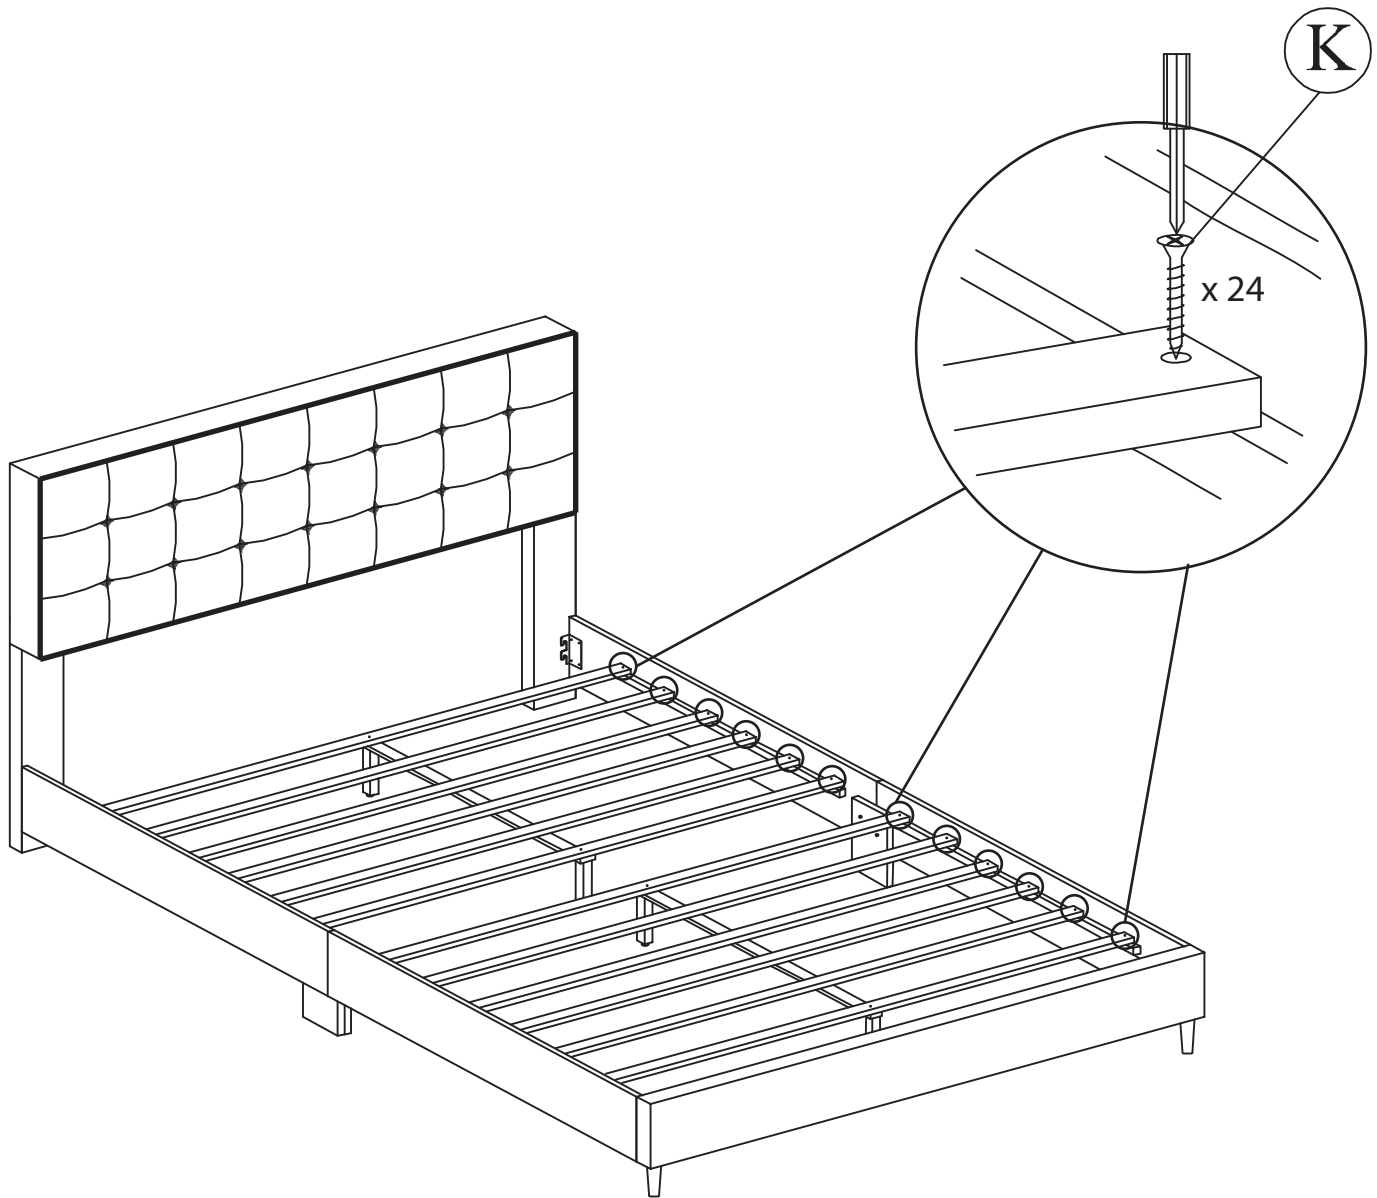

# PARTS AND HARDWARE / PIEZAS Y HARDWARE

No.	SKETCH ESQUEMA	DESCRIPTION La Description	QTY CANTIDAD	No.	SKETCH ESQUEMA	DESCRIPTION La Description	QTY CANTIDAD
A		Headboard Panel Panel De La Cabecera	1	K		Screw M4x32mm Tornillo M4x32mm	24
B		Headboard Legs Patas De Cabecera	2	L		Allen bolt M8x20mm Perno Allen M8x20mm	8
C		Footboard Pie De Cama	1	M		Allen bolt M6x35mm Perno Allen M6x35mm	8
D		Center Support Soportes Centrales	2	N		Allen bolt M6x50mm Perno Allen M6x50mm	6
E		Side Rail Largueros Lateral	4	O		Allen bolt M6x60mm Perno Allen M6x60mm	4
F		Footboard Leg Patas Del Pie De Cama	2	P		Allen Key M4x65mm Llave Allen M4x65mm	1
G		Slats Listones	2	Q		Allen Key M5x70mm Llave Allen M5x70mm	1
I		Slat Support Legs Tas De Apoyo De Listones	4	S		Flat washer M6 Arandela plana M6	8
J		Center Rail Central Rail	2	T		Spring washer M6 Arandela De Resorte M6	6
<a href="mailto:help@ovis.co">help@ovis.co</a>				U		Adjustable Leveler Nivelador ajustable	4

# \*Remove Parts From Headboard Zipper Compartment

Thread "L" Hardware  
into Position But Do  
Not Tighten

Use Screwdriver to Install  
“K” Screws Through Each  
Slat into Side Rail Cleat

Adjust Leveling Feet “U” to  
Touch Floor