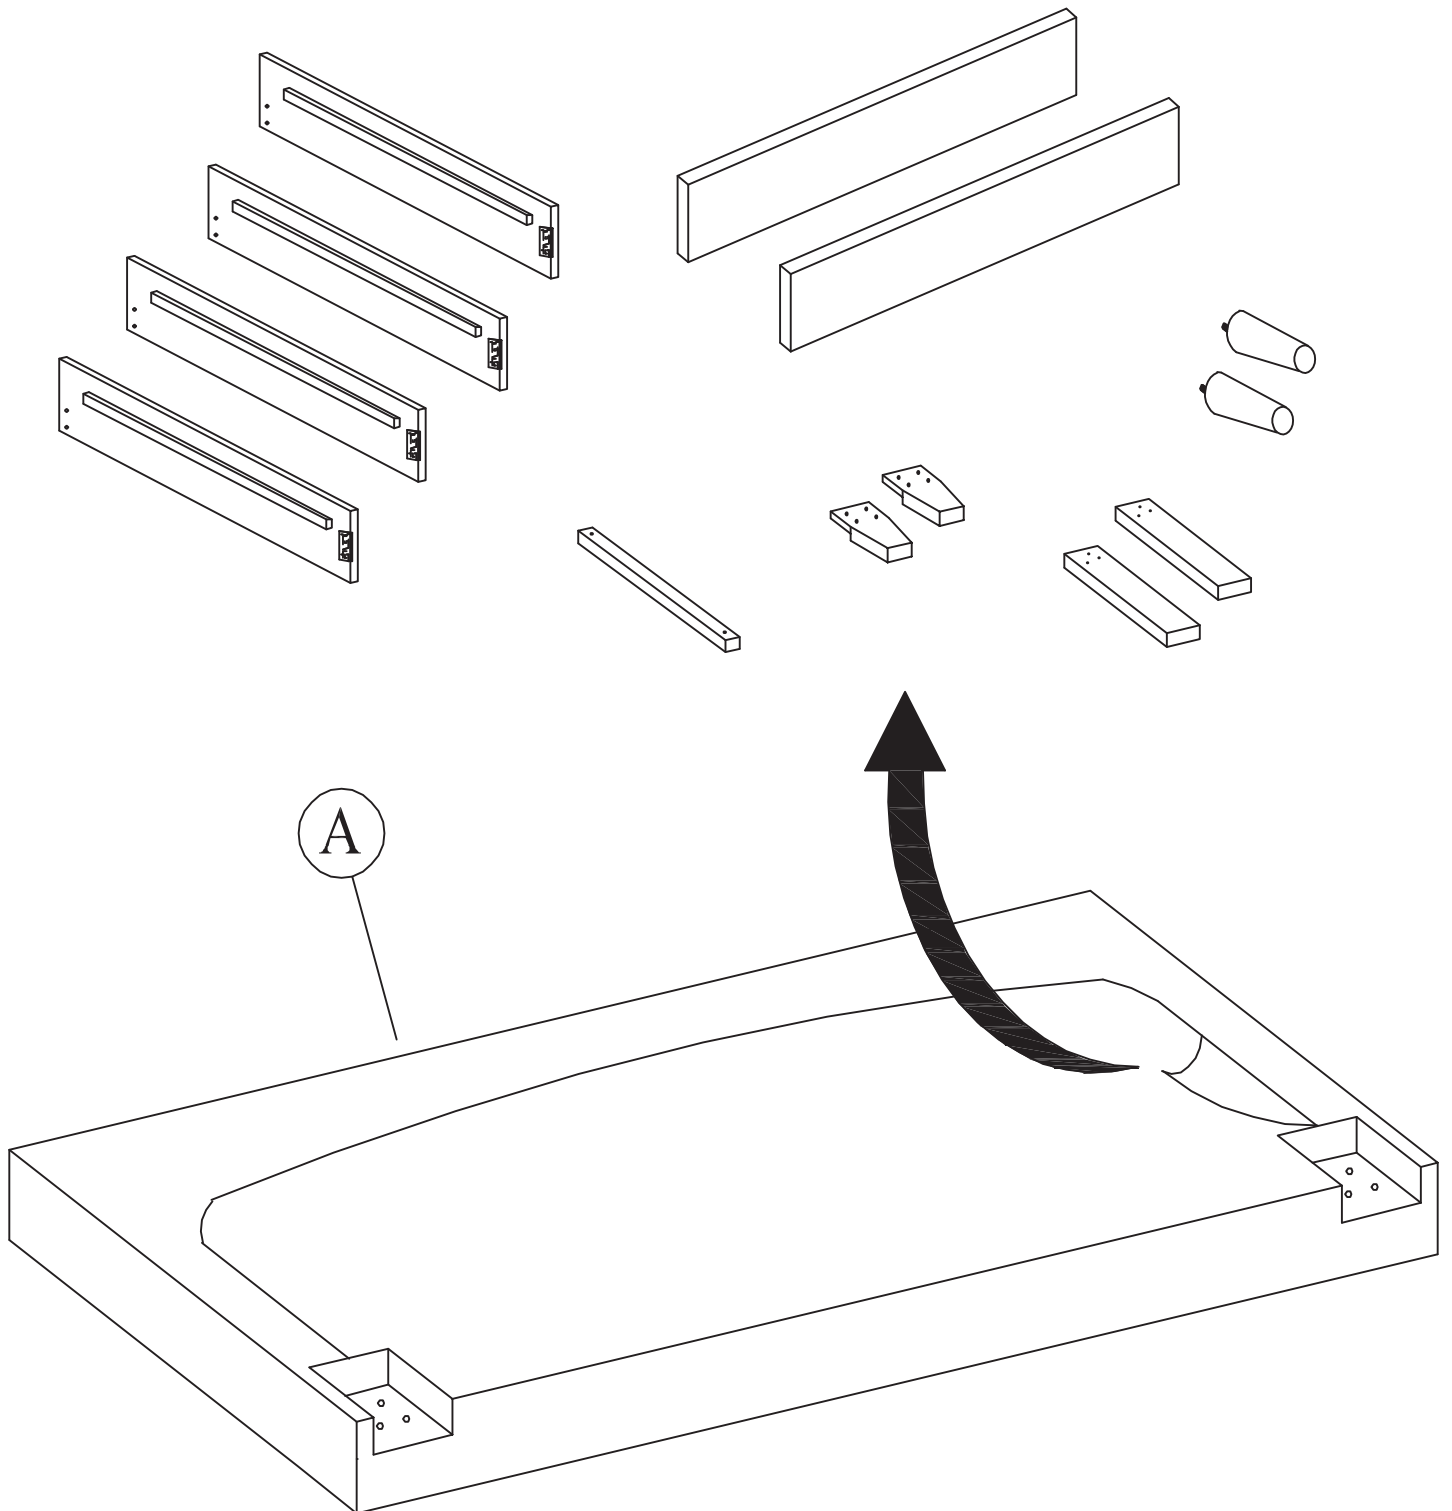

*Remove Parts From Headboard Zipper Compartment