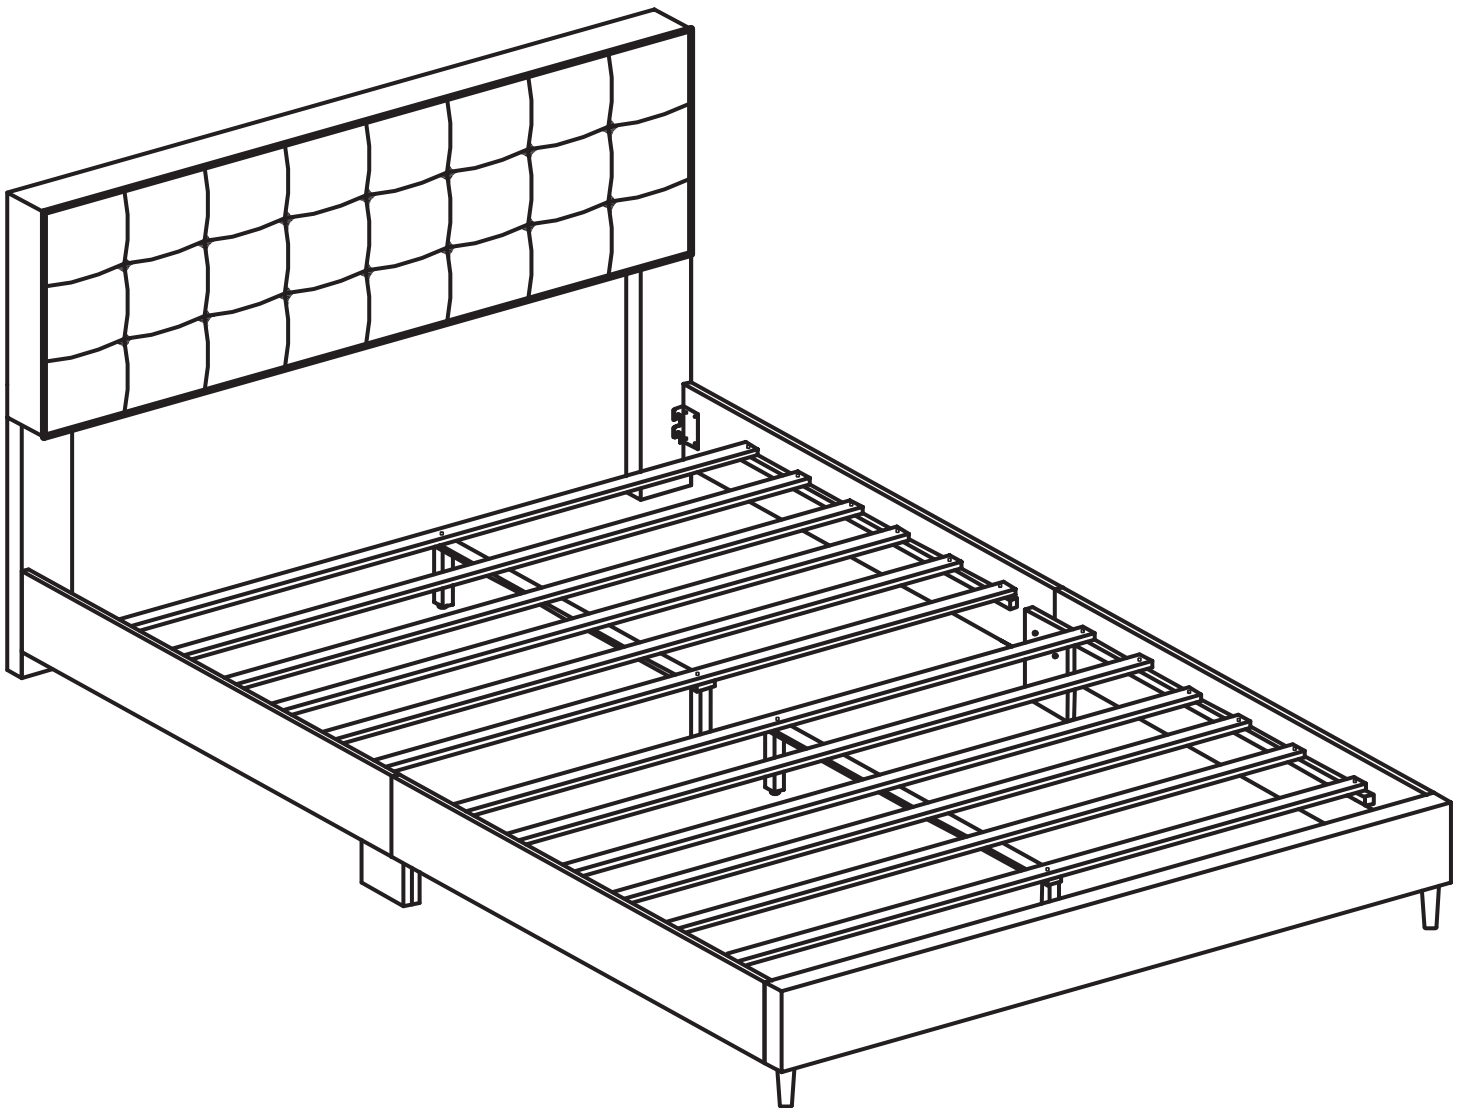

**ovis**

**33329WQU**

**PLEASE DO NOT RETURN TO  
STORE!**

Email our support team: [help@ovis.co](mailto:help@ovis.co)

---

**Bed Parts are Inside the Headboard  
Zipper Compartment**

# PARTS AND HARDWARE / PIEZAS Y HARDWARE

No.	SKETCH ESQUEMA	DESCRIPTION La Description	QTY CANTIDAD	No.	SKETCH ESQUEMA	DESCRIPTION La Description	QTY CANTIDAD
A		Headboard Panel Panel De La Cabecera	1	K		Screw M4x32mm Tornillo M4x32mm	24
B		Headboard Legs Patas De Cabecera	2	L		Allen bolt M8x20mm Perno Allen M8x20mm	8
C		Footboard Pie De Cama	1	M		Allen bolt M6x35mm Perno Allen M6x35mm	8
D		Center Support Soportes Centrales	2	N		Allen bolt M6x50mm Perno Allen M6x50mm	6
E		Side Rail Largueros Lateral	4	O		Allen bolt M6x60mm Perno Allen M6x60mm	4
F		Footboard Leg Patas Del Pie De Cama	2	P		Allen Key M4x65mm Llave Allen M4x65mm	1
G		Slats Listones	2	Q		Allen Key M5x70mm Llave Allen M5x70mm	1
I		Slat Support Legs Tas De Apoyo De Listones	4	S		Flat washer M6 Arandela plana M6	8
J		Center Rail Central Rail	2	T		Spring washer M6 Arandela De Resorte M6	6
<a href="mailto:help@ovis.co">help@ovis.co</a>				U		Adjustable Leveler Nivelador ajustable	4