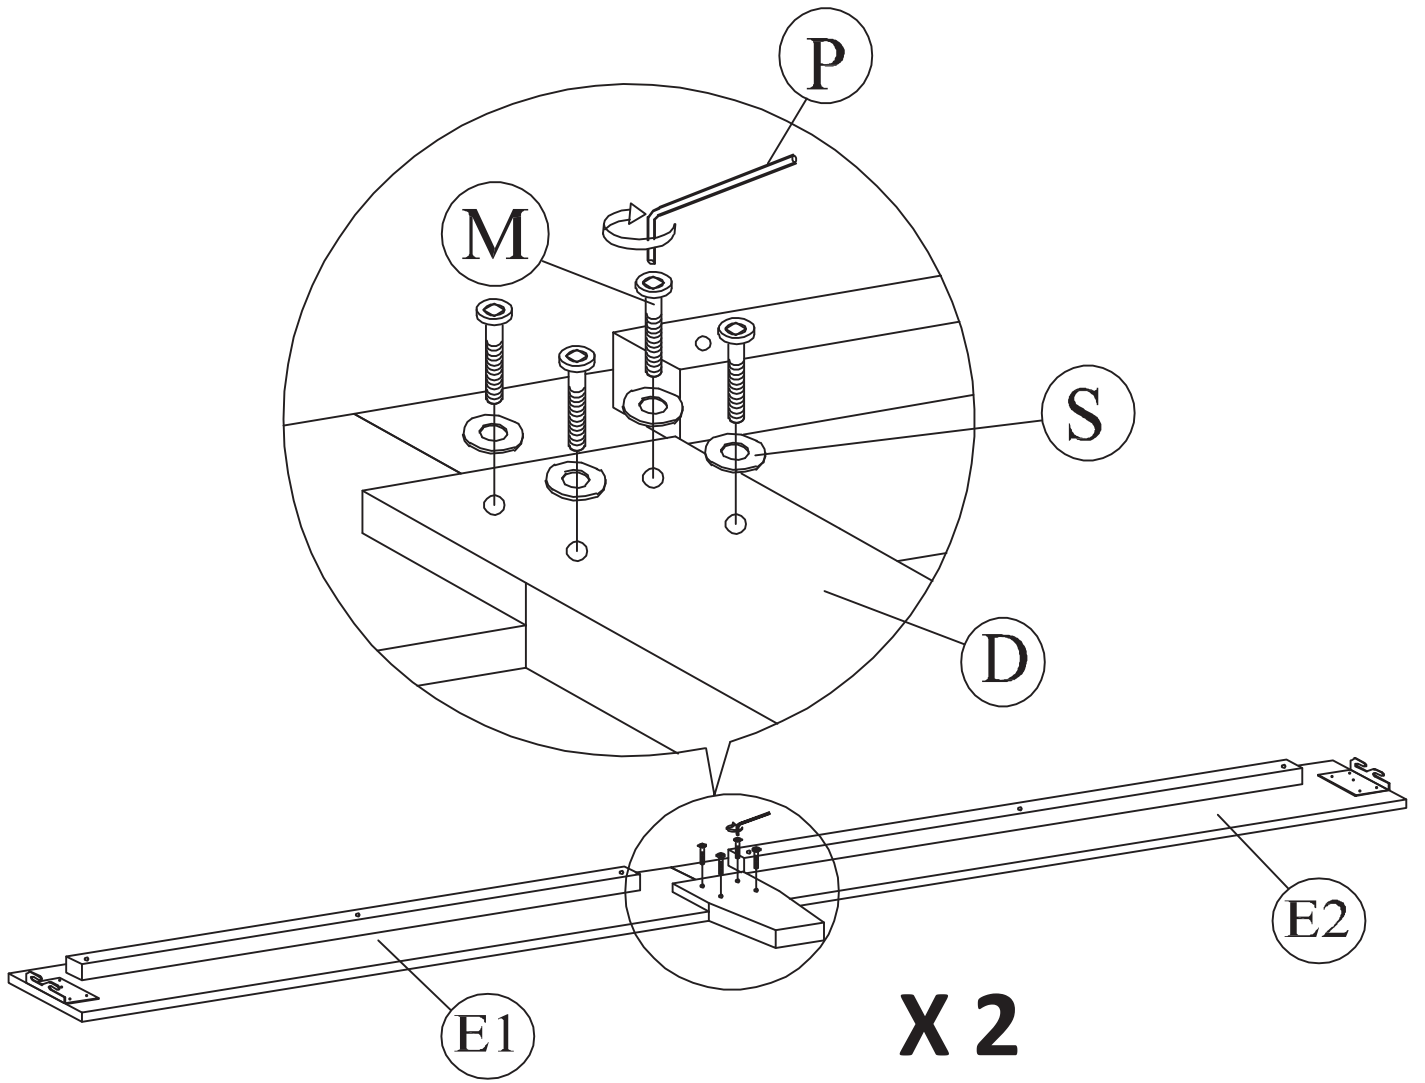

# PARTS AND HARDWARE / PIEZAS Y HARDWARE

No.	SKETCH ESQUEMA	DESCRIPTION La Description	QTY CANTIDAD	No.	SKETCH ESQUEMA	DESCRIPTION La Description	QTY CANTIDAD
A		Headboard Panel Panel De La Cabecera	1	K		Screw M4x32mm Tornillo M4x32mm	24
B		Headboard Legs Patas De Cabecera	2	L		Allen bolt M8x20mm Perno Allen M8x20mm	8
C		Footboard Pie De Cama	1	M		Allen bolt M6x35mm Perno Allen M6x35mm	8
D		Center Support Soportes Centrales	2	N		Allen bolt M6x50mm Perno Allen M6x50mm	6
E		Side Rail Largueros Lateral	4	O		Allen bolt M6x60mm Perno Allen M6x60mm	4
F		Footboard Leg Patas Del Pie De Cama	2	P		Allen Key M4x65mm Llave Allen M4x65mm	1
G		Slats Listones	2	Q		Allen Key M5x70mm Llave Allen M5x70mm	1
I		Slat Support Legs Tas De Apoyo De Listones	4	S		Flat washer M6 Arandela plana M6	8
J		Center Rail Central Rail	2	T		Spring washer M6 Arandela De Resorte M6	6
<a href="mailto:help@ovis.co">help@ovis.co</a>				U		Adjustable Leveler Nivelador ajustable	4

# \*Remove Parts From Headboard Zipper Compartment

Thread "L" Hardware  
into Position But Do  
Not Tighten

Use Screwdriver to Install  
“K” Screws Through Each  
Slat into Side Rail Cleat

Adjust Leveling Feet “U” to  
Touch Floor