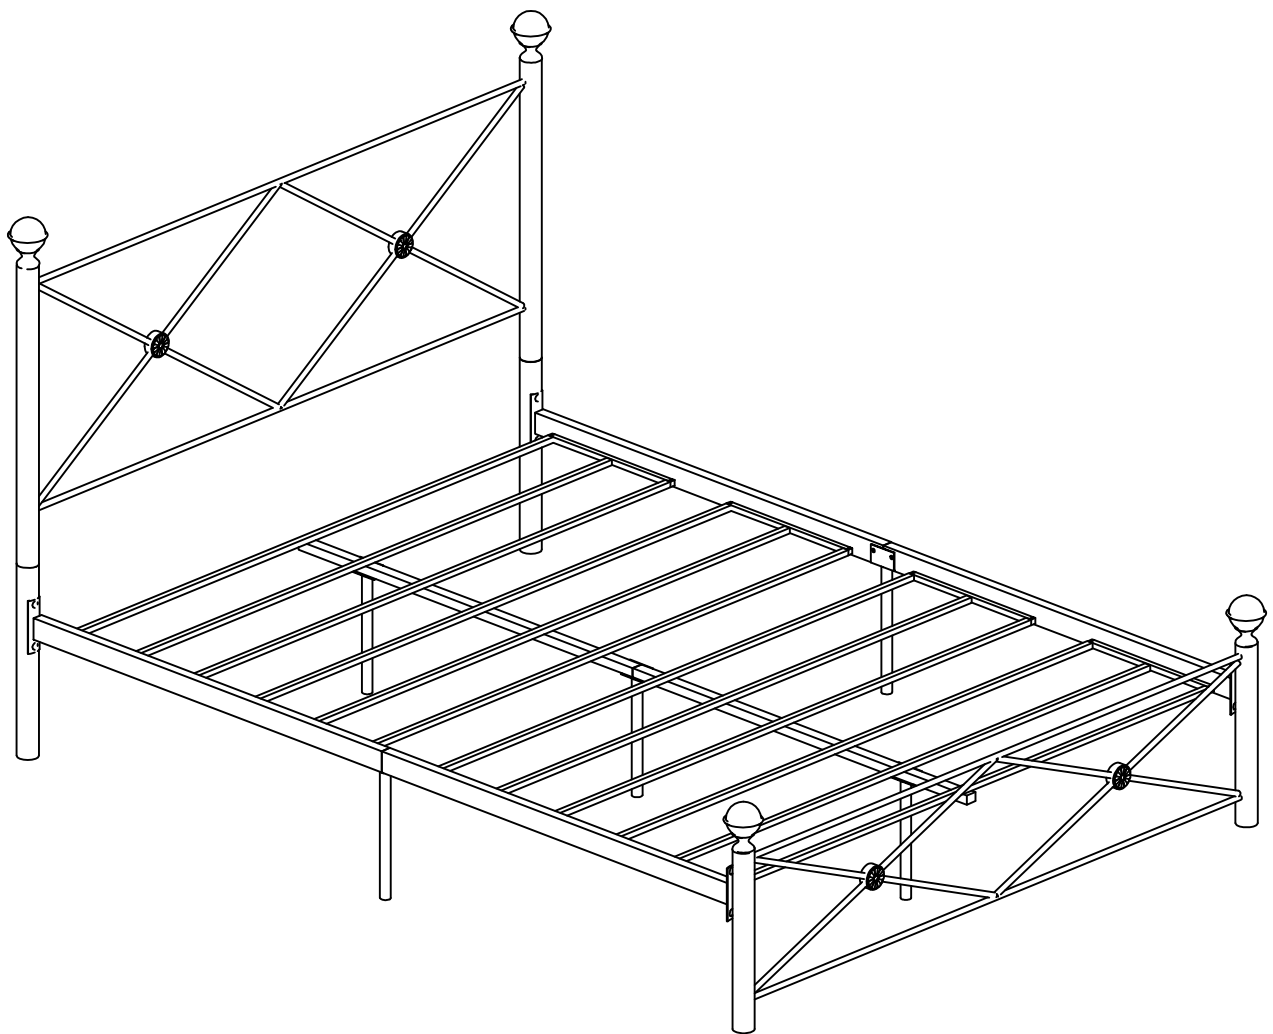

ovis

32001

PLEASE DO NOT RETURN TO STORE!

Email our support team: help@ovis.co

PARTS AND HARDWARE / PIEZAS Y HARDWARE

NO.	SKETCH ESQUEMA	DESCRIPTION La Description	QTY CANTIDAD	NO.	SKETCH ESQUEMA	DESCRIPTION La Description	QTY CANTIDAD
A		Headboard panel Panel de cabecera	1	H		Headboard legs patas de cabecera	2
B		Footboard Pie de cama	1	I		Center legs Patas centrales	3
C		Side Rail Largueros Lateral	2	J		Slat Support Legs Tas De Apoyo De Listones	2
D		Side Rail Largueros Lateral	2	K		Small Bolts 1/4" Pequeño pernos	32
E		Center Support Soportes Centrales	1	L		Large Bolts 1/4" Perno grandes 1/4"	24
F		Center Support Soportes Centrales	1	M		Allen Key Llave Allen	1
G		Slats Listones	4	N		Finials Remates	4

G

X8

NEED ADDITIONAL HELP?

Email our support team: help@ovis.co

CAUTION:

Do not attempt to move the bed when fully assembled. This could result in damage to the rails, headboard, or footboard.

When placing furniture on non-carpeted flooring, we recommend the use of floor protection such as an area rug or furniture pads. Area rugs and padding not included with purchase.