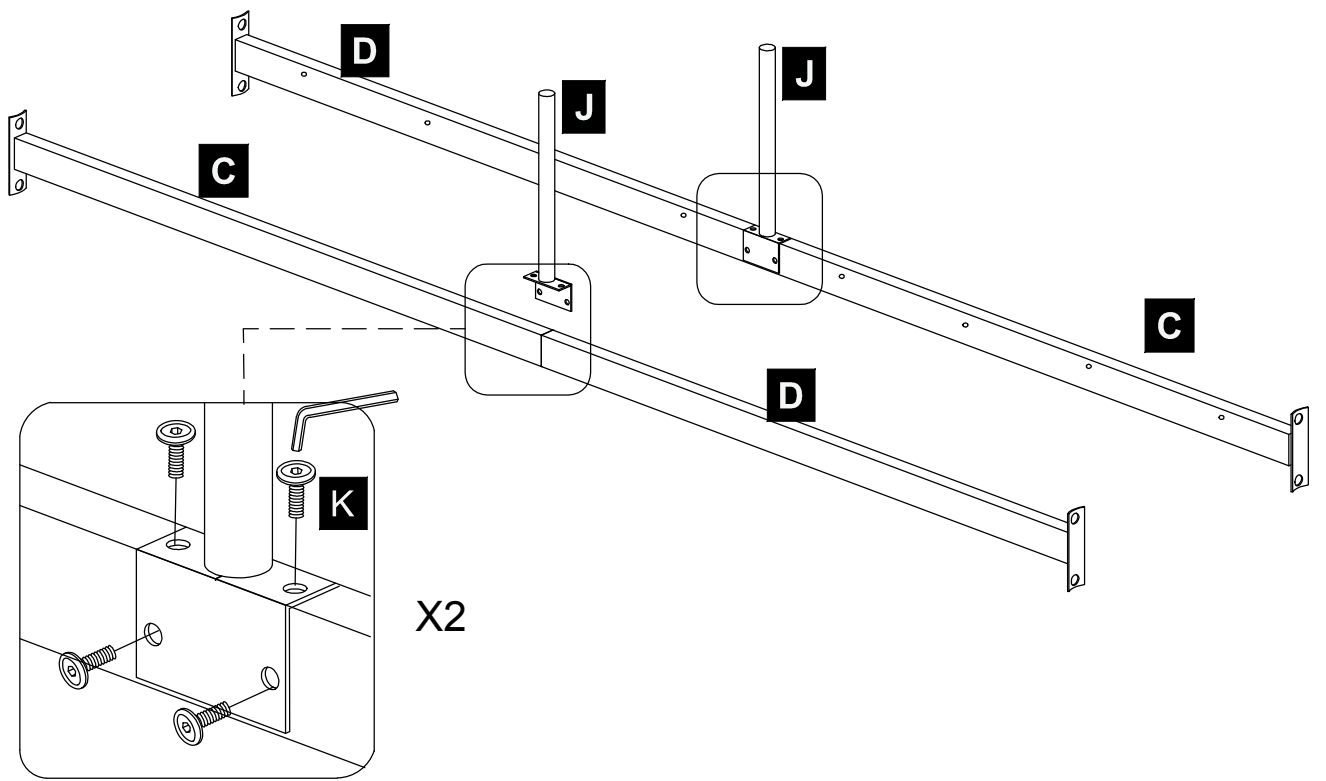

ovis

32001

PLEASE DO NOT RETURN TO STORE!

Email our support team: help@ovis.co

PARTS AND HARDWARE / PIEZAS Y HARDWARE

NO.	SKETCH ESQUEMA	DESCRIPTION La Description	QTY CANTIDAD	NO.	SKETCH ESQUEMA	DESCRIPTION La Description	QTY CANTIDAD
A		Headboard panel Panel de cabecera	1	H		Headboard legs patas de cabecera	2
B		Footboard Pie de cama	1	I		Center legs Patas centrales	3
C		Side Rail Largueros Lateral	2	J		Slat Support Legs Tas De Apoyo De Listones	2
D		Side Rail Largueros Lateral	2	K		Small Bolts 1/4" Pequeño pernos	32
E		Center Support Soportes Centrales	1	L		Large Bolts 1/4" Perno grandes 1/4"	24
F		Center Support Soportes Centrales	1	M		Allen Key Llave Allen	1
G		Slats Listones	4	N		Finials Remates	4

G

X8

NEED ADDITIONAL HELP?

Email our support team: help@ovis.co

CAUTION:

Do not attempt to move the bed when fully assembled. This could result in damage to the rails, headboard, or footboard.

When placing furniture on non-carpeted flooring, we recommend the use of floor protection such as an area rug or furniture pads. Area rugs and padding not included with purchase.