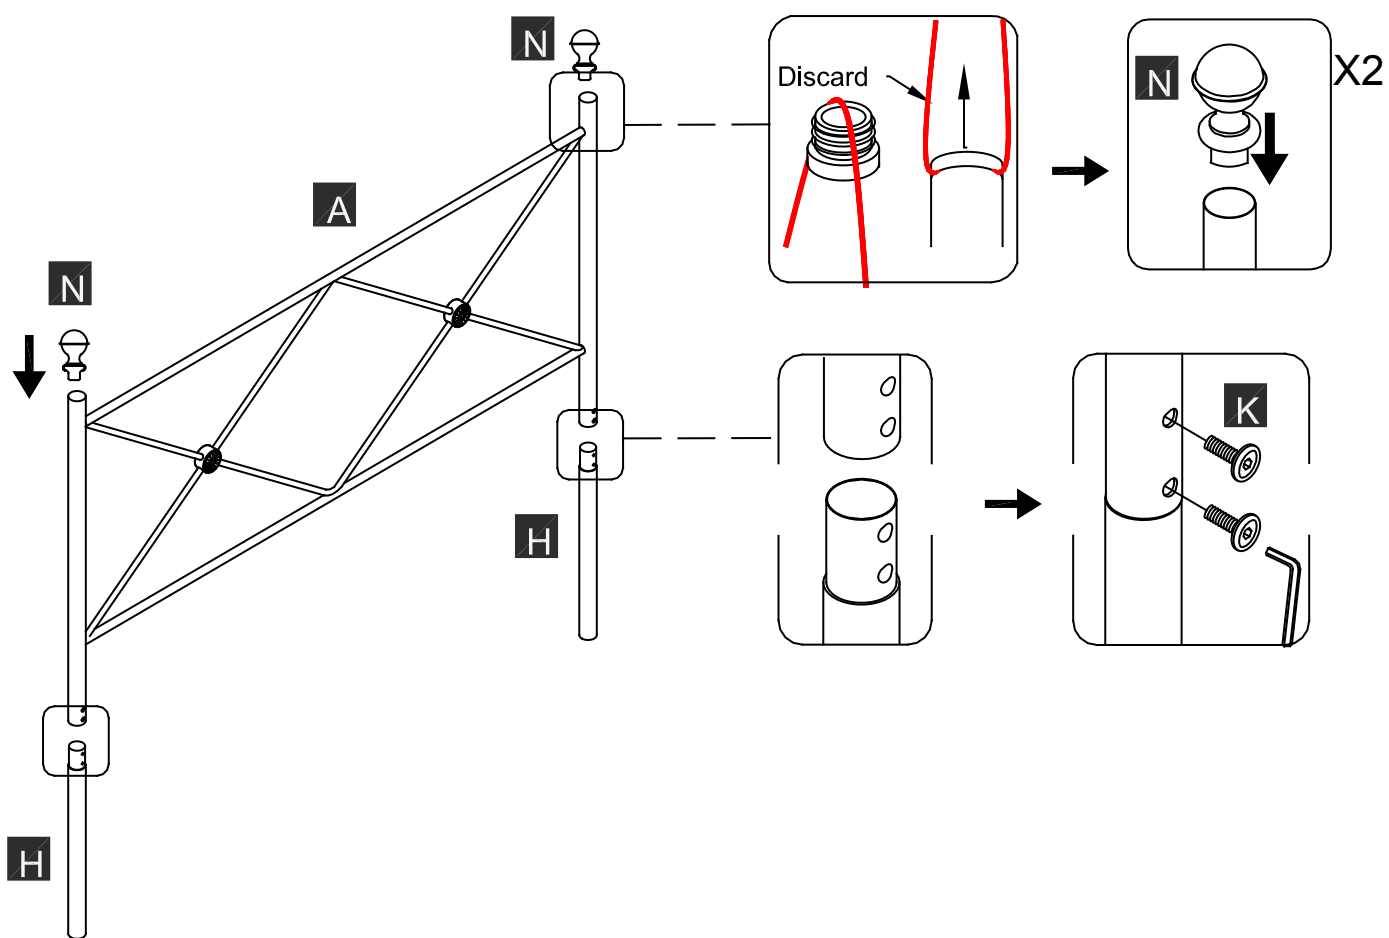

ovis

32001

PLEASE DO NOT RETURN TO STORE!

Email our support team: help@ovis.co

PARTS AND HARDWARE / PIEZAS Y HARDWARE

NO.	SKETCH ESQUEMA	DESCRIPTION La Description	QTY CANTIDAD	NO.	SKETCH ESQUEMA	DESCRIPTION La Description	QTY CANTIDAD
A		Headboard panel Panel de cabecera	1	H		Headboard legs patas de cabecera	2
B		Footboard Pie de cama	1	I		Center legs Patas centrales	3
C		Side Rail Largueros Lateral	2	J		Slat Support Legs Tas De Apoyo De Listones	2
D		Side Rail Largueros Lateral	2	K		Small Bolts 1/4" Pequeño pernos	32
E		Center Support Soportes Centrales	1	L		Large Bolts 1/4" Perno grandes 1/4"	24
F		Center Support Soportes Centrales	1	M		Allen Key Llave Allen	1
G		Slats Listones	4	N		Finials Remates	4

G

X8

NEED ADDITIONAL HELP?

Email our support team: help@ovis.co

CAUTION:

Do not attempt to move the bed when fully assembled. This could result in damage to the rails, headboard, or footboard.

When placing furniture on non-carpeted flooring, we recommend the use of floor protection such as an area rug or furniture pads. Area rugs and padding not included with purchase.