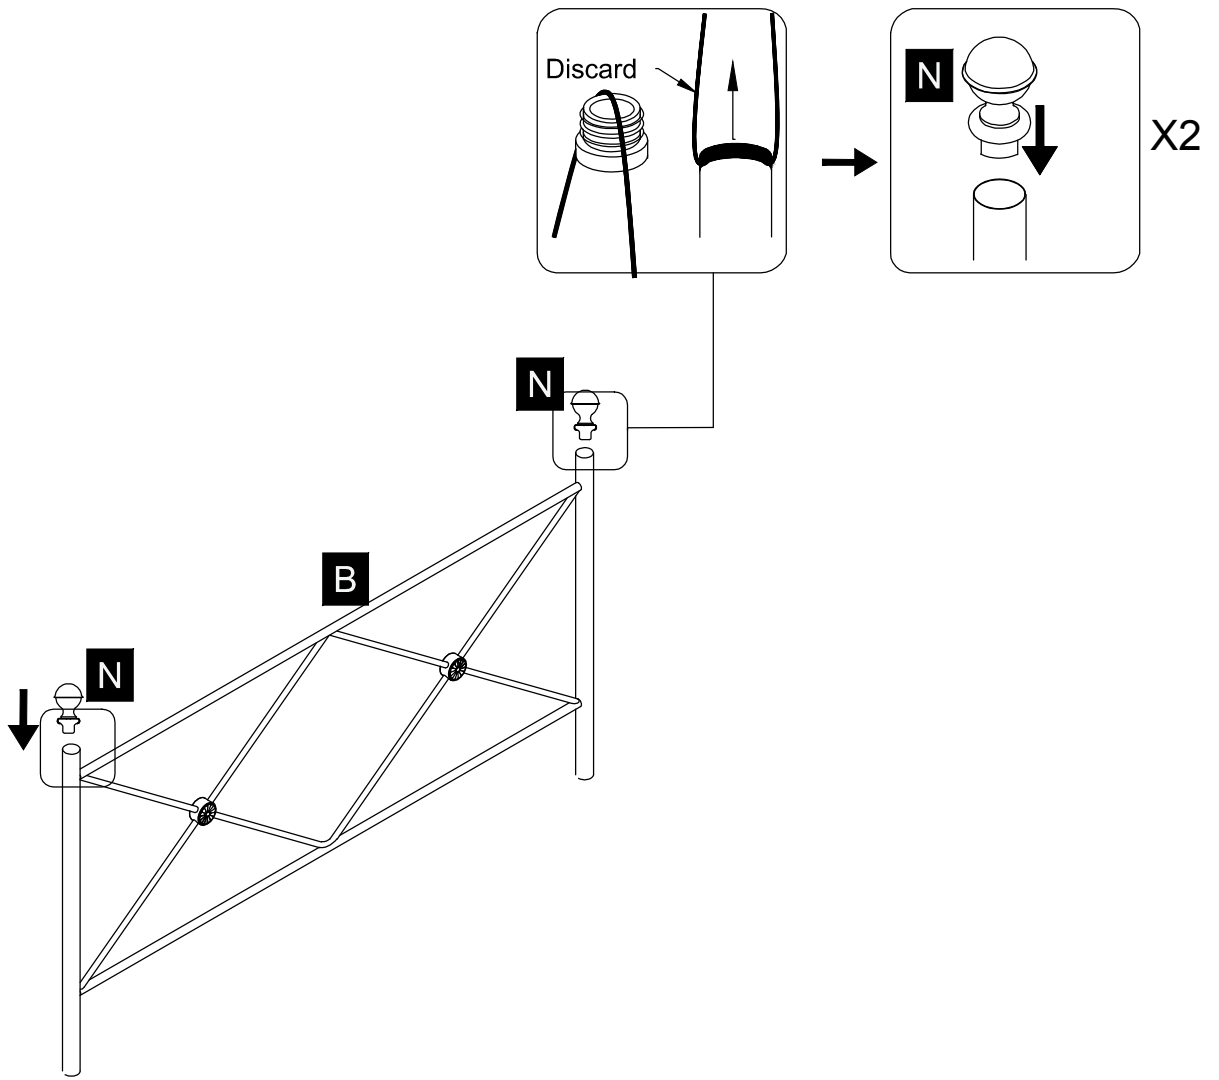

ovis

32001

PLEASE DO NOT RETURN TO STORE!

Email our support team: help@ovis.co

PARTS AND HARDWARE / PIEZAS Y HARDWARE

NO.	SKETCH ESQUEMA	DESCRIPTION La Description	QTY CANTIDAD	NO.	SKETCH ESQUEMA	DESCRIPTION La Description	QTY CANTIDAD
A		Headboard panel Panel de cabecera	1	H		Headboard legs patas de cabecera	2
B		Footboard Pie de cama	1	I		Center legs Patas centrales	3
C		Side Rail Largueros Lateral	2	J		Slat Support Legs Tas De Apoyo De Listones	2
D		Side Rail Largueros Lateral	2	K		Small Bolts 1/4" Pequeño pernos	32
E		Center Support Soportes Centrales	1	L		Large Bolts 1/4" Perno grandes 1/4"	24
F		Center Support Soportes Centrales	1	M		Allen Key Llave Allen	1
G		Slats Listones	4	N		Finials Remates	4

G

X8

NEED ADDITIONAL HELP?

Email our support team: help@ovis.co

CAUTION:

Do not attempt to move the bed when fully assembled. This could result in damage to the rails, headboard, or footboard.

When placing furniture on non-carpeted flooring, we recommend the use of floor protection such as an area rug or furniture pads. Area rugs and padding not included with purchase.