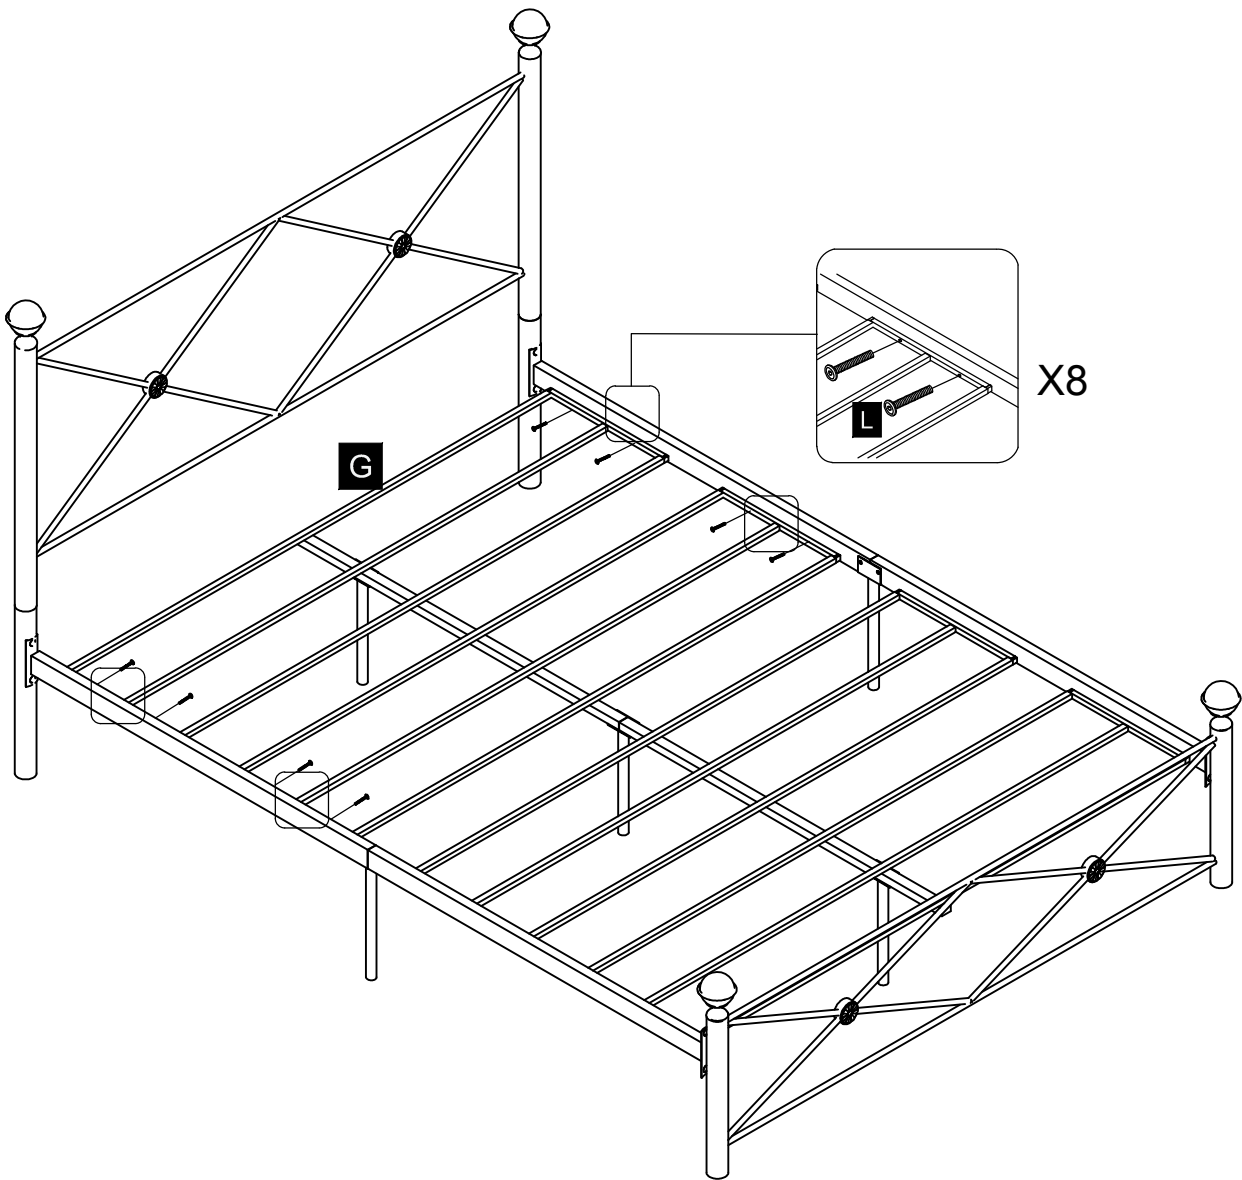

ovis

32001

PLEASE DO NOT RETURN TO STORE!

Email our support team: help@ovis.co

PARTS AND HARDWARE / PIEZAS Y HARDWARE

NO.	SKETCH ESQUEMA	DESCRIPTION La Description	QTY CANTIDAD	NO.	SKETCH ESQUEMA	DESCRIPTION La Description	QTY CANTIDAD
A		Headboard panel Panel de cabecera	1	H		Headboard legs patas de cabecera	2
B		Footboard Pie de cama	1	I		Center legs Patas centrales	3
C		Side Rail Largueros Lateral	2	J		Slat Support Legs Tas De Apoyo De Listones	2
D		Side Rail Largueros Lateral	2	K		Small Bolts 1/4" Pequeño pernos	32
E		Center Support Soportes Centrales	1	L		Large Bolts 1/4" Perno grandes 1/4"	24
F		Center Support Soportes Centrales	1	M		Allen Key Llave Allen	1
G		Slats Listones	4	N		Finials Remates	4

G

X8

NEED ADDITIONAL HELP?

Email our support team: help@ovis.co

CAUTION:

Do not attempt to move the bed when fully assembled. This could result in damage to the rails, headboard, or footboard.

When placing furniture on non-carpeted flooring, we recommend the use of floor protection such as an area rug or furniture pads. Area rugs and padding not included with purchase.