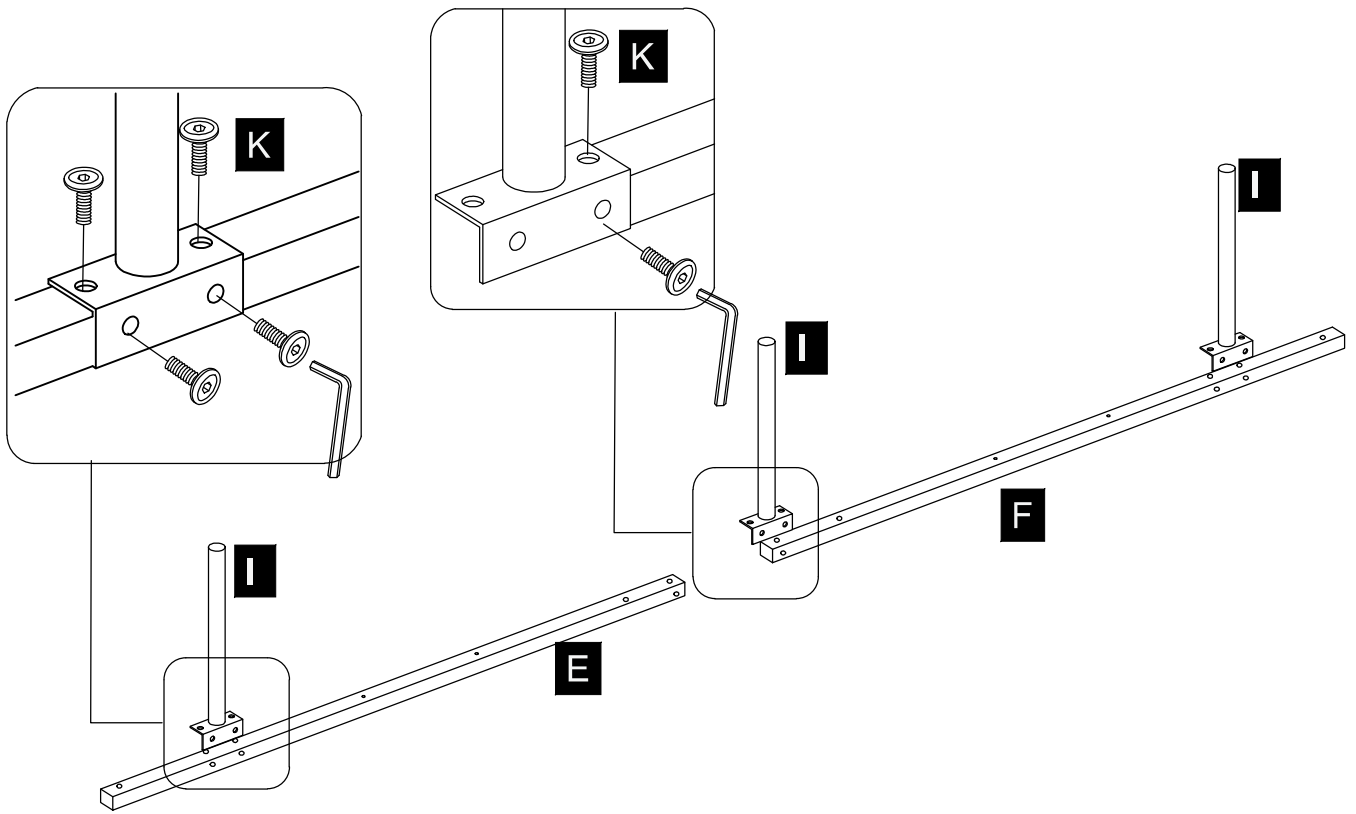

ovis

32001

PLEASE DO NOT RETURN TO STORE!

Email our support team: help@ovis.co

PARTS AND HARDWARE / PIEZAS Y HARDWARE

NO.	SKETCH ESQUEMA	DESCRIPTION La Description	QTY CANTIDAD	NO.	SKETCH ESQUEMA	DESCRIPTION La Description	QTY CANTIDAD
A		Headboard panel Panel de cabecera	1	H		Headboard legs patas de cabecera	2
B		Footboard Pie de cama	1	I		Center legs Patas centrales	3
C		Side Rail Largueros Lateral	2	J		Slat Support Legs Tas De Apoyo De Listones	2
D		Side Rail Largueros Lateral	2	K		Small Bolts 1/4" Pequeño pernos	32
E		Center Support Soportes Centrales	1	L		Large Bolts 1/4" Perno grandes 1/4"	24
F		Center Support Soportes Centrales	1	M		Allen Key Llave Allen	1
G		Slats Listones	4	N		Finials Remates	4

G

X8

NEED ADDITIONAL HELP?

Email our support team: help@ovis.co

CAUTION:

Do not attempt to move the bed when fully assembled. This could result in damage to the rails, headboard, or footboard.

When placing furniture on non-carpeted flooring, we recommend the use of floor protection such as an area rug or furniture pads. Area rugs and padding not included with purchase.