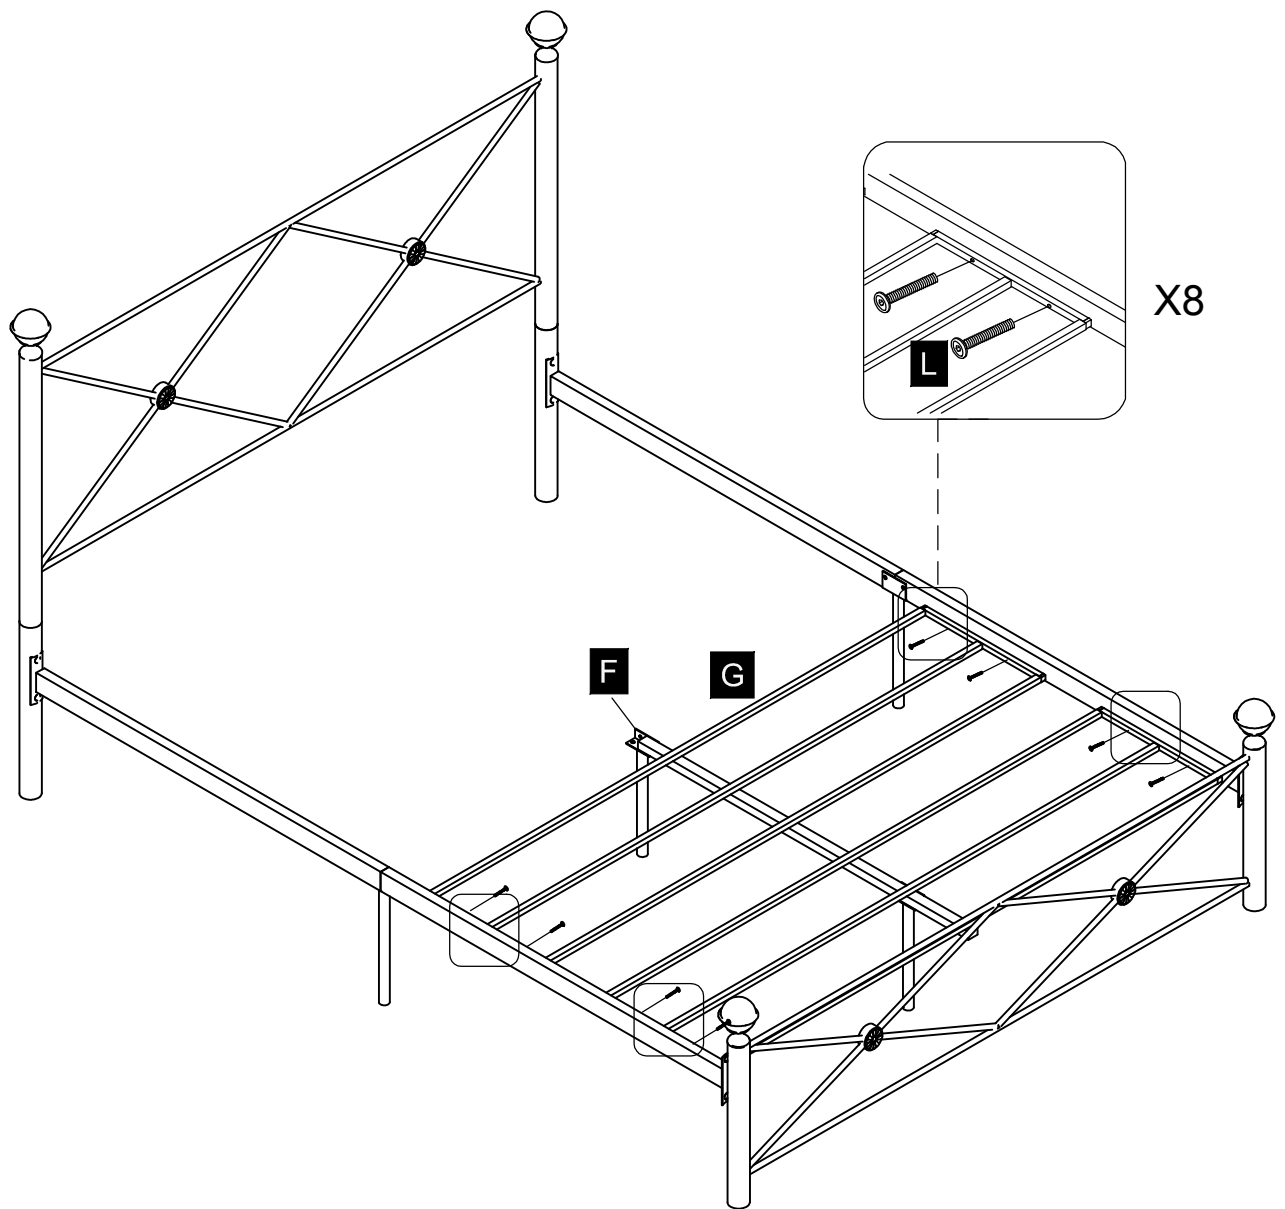

ovis

32001

PLEASE DO NOT RETURN TO STORE!

Email our support team: help@ovis.co

PARTS AND HARDWARE / PIEZAS Y HARDWARE

NO.	SKETCH ESQUEMA	DESCRIPTION La Description	QTY CANTIDAD	NO.	SKETCH ESQUEMA	DESCRIPTION La Description	QTY CANTIDAD
A		Headboard panel Panel de cabecera	1	H		Headboard legs patas de cabecera	2
B		Footboard Pie de cama	1	I		Center legs Patas centrales	3
C		Side Rail Largueros Lateral	2	J		Slat Support Legs Tas De Apoyo De Listones	2
D		Side Rail Largueros Lateral	2	K		Small Bolts 1/4" Pequeño pernos	32
E		Center Support Soportes Centrales	1	L		Large Bolts 1/4" Perno grandes 1/4"	24
F		Center Support Soportes Centrales	1	M		Allen Key Llave Allen	1
G		Slats Listones	4	N		Finials Remates	4

G

X8

NEED ADDITIONAL HELP?

Email our support team: help@ovis.co

CAUTION:

Do not attempt to move the bed when fully assembled. This could result in damage to the rails, headboard, or footboard.

When placing furniture on non-carpeted flooring, we recommend the use of floor protection such as an area rug or furniture pads. Area rugs and padding not included with purchase.