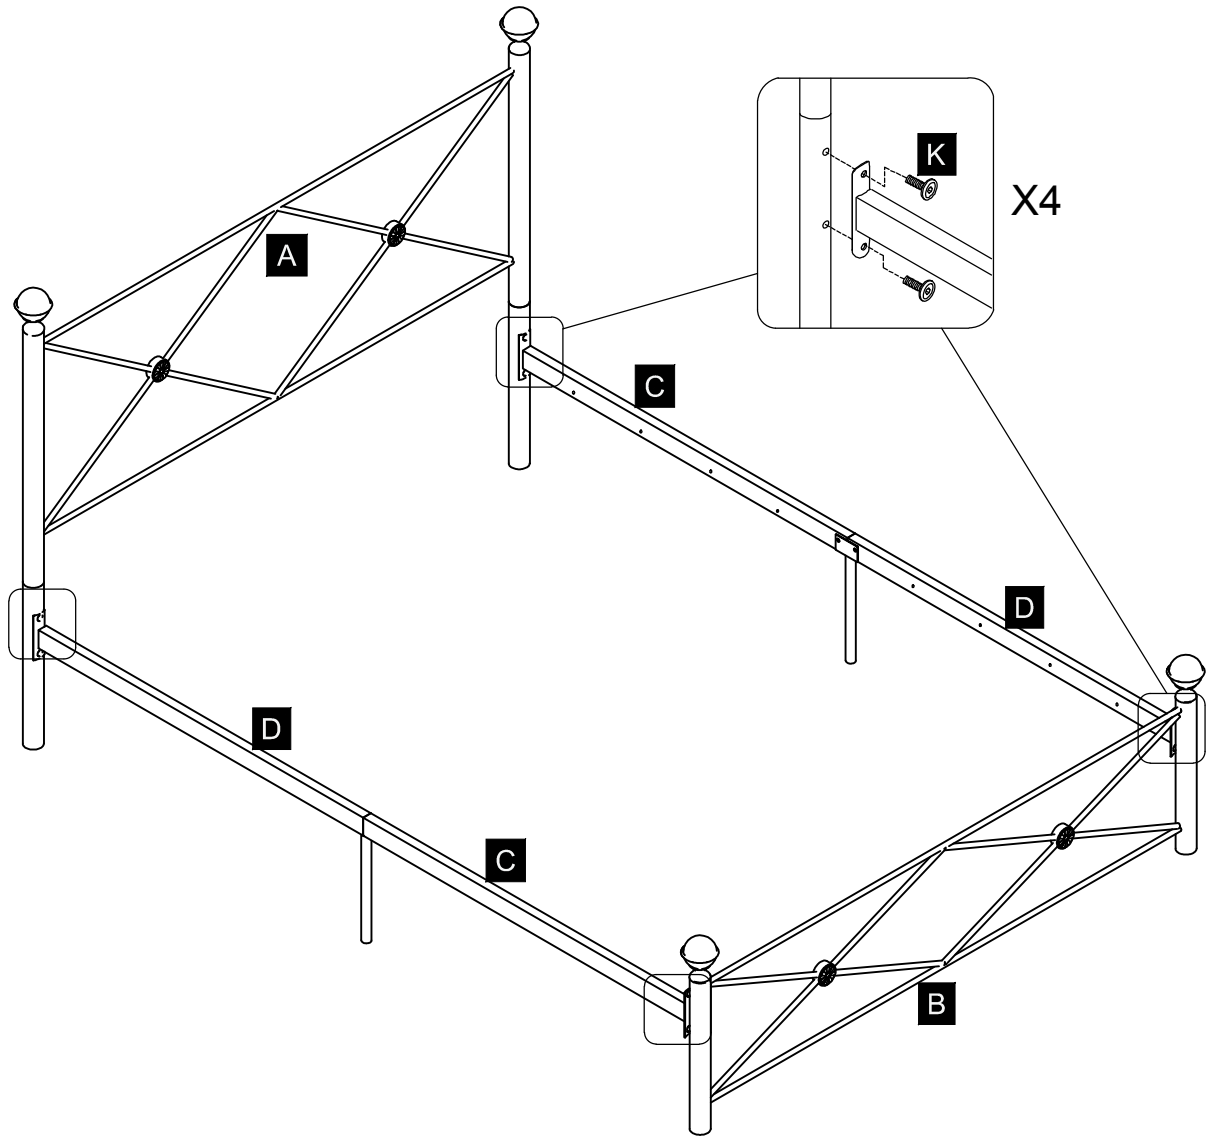

ovis

32001

PLEASE DO NOT RETURN TO STORE!

Email our support team: help@ovis.co

PARTS AND HARDWARE / PIEZAS Y HARDWARE

NO.	SKETCH ESQUEMA	DESCRIPTION La Description	QTY CANTIDAD	NO.	SKETCH ESQUEMA	DESCRIPTION La Description	QTY CANTIDAD
A		Headboard panel Panel de cabecera	1	H		Headboard legs patas de cabecera	2
B		Footboard Pie de cama	1	I		Center legs Patas centrales	3
C		Side Rail Largueros Lateral	2	J		Slat Support Legs Tas De Apoyo De Listones	2
D		Side Rail Largueros Lateral	2	K		Small Bolts 1/4" Pequeño pernos	32
E		Center Support Soportes Centrales	1	L		Large Bolts 1/4" Perno grandes 1/4"	24
F		Center Support Soportes Centrales	1	M		Allen Key Llave Allen	1
G		Slats Listones	4	N		Finials Remates	4

G

X8

NEED ADDITIONAL HELP?

Email our support team: help@ovis.co

CAUTION:

Do not attempt to move the bed when fully assembled. This could result in damage to the rails, headboard, or footboard.

When placing furniture on non-carpeted flooring, we recommend the use of floor protection such as an area rug or furniture pads. Area rugs and padding not included with purchase.