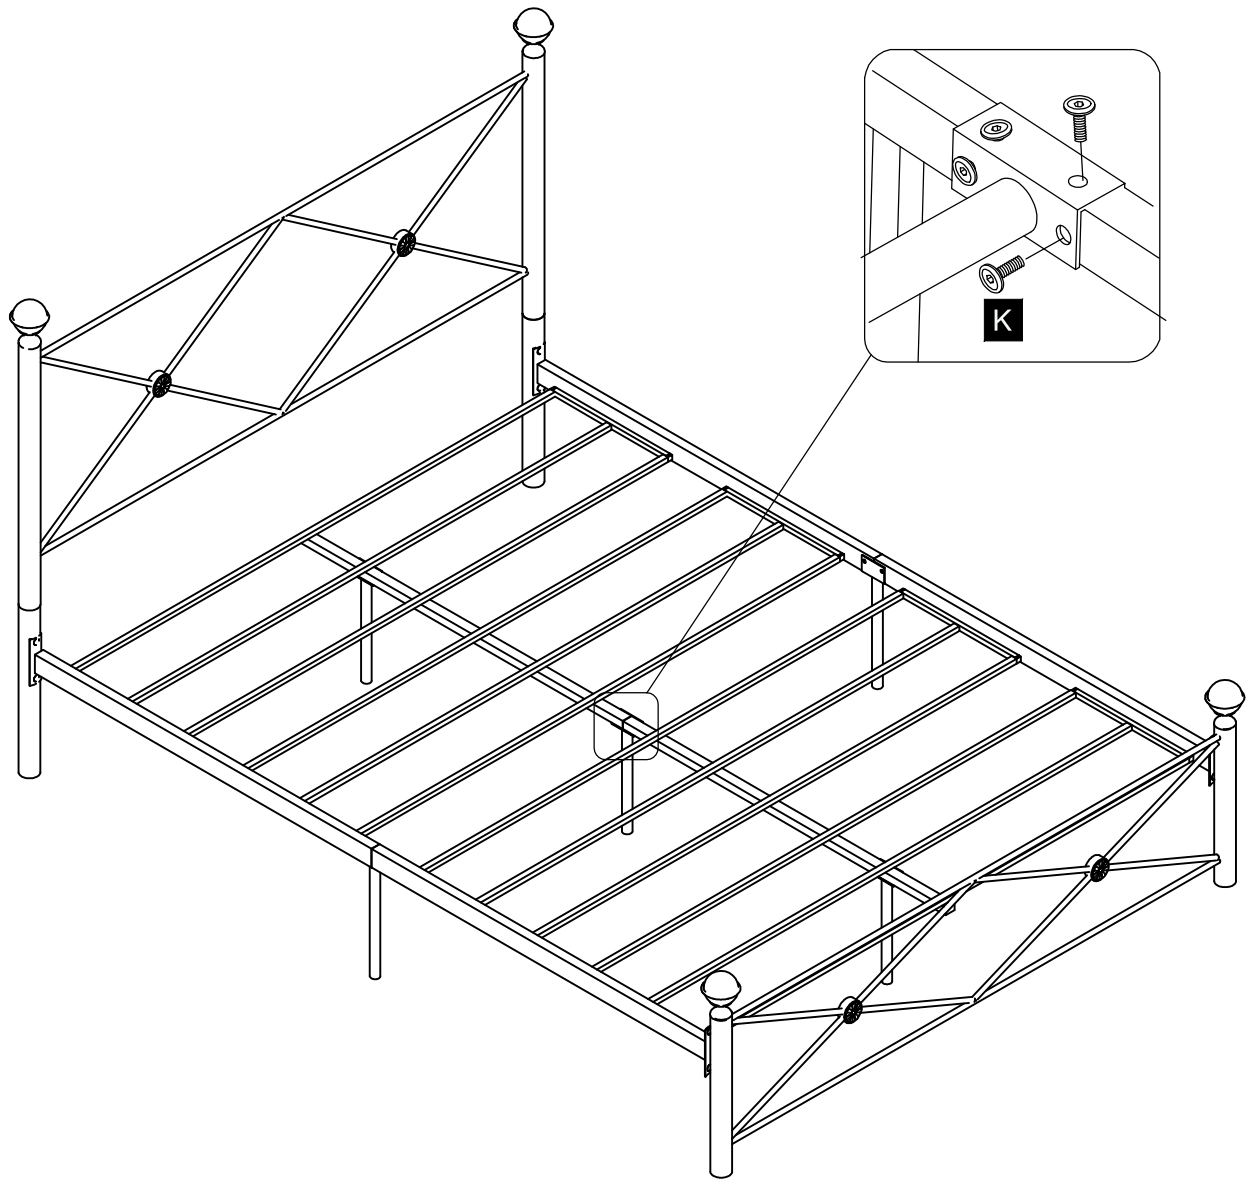

ovis

32001

PLEASE DO NOT RETURN TO STORE!

Email our support team: help@ovis.co

PARTS AND HARDWARE / PIEZAS Y HARDWARE

NO.	SKETCH ESQUEMA	DESCRIPTION La Description	QTY CANTIDAD	NO.	SKETCH ESQUEMA	DESCRIPTION La Description	QTY CANTIDAD
A		Headboard panel Panel de cabecera	1	H		Headboard legs patas de cabecera	2
B		Footboard Pie de cama	1	I		Center legs Patas centrales	3
C		Side Rail Largueros Lateral	2	J		Slat Support Legs Tas De Apoyo De Listones	2
D		Side Rail Largueros Lateral	2	K		Small Bolts 1/4" Pequeño pernos	32
E		Center Support Soportes Centrales	1	L		Large Bolts 1/4" Perno grandes 1/4"	24
F		Center Support Soportes Centrales	1	M		Allen Key Llave Allen	1
G		Slats Listones	4	N		Finials Remates	4

G

X8

NEED ADDITIONAL HELP?

Email our support team: help@ovis.co

CAUTION:

Do not attempt to move the bed when fully assembled. This could result in damage to the rails, headboard, or footboard.

When placing furniture on non-carpeted flooring, we recommend the use of floor protection such as an area rug or furniture pads. Area rugs and padding not included with purchase.