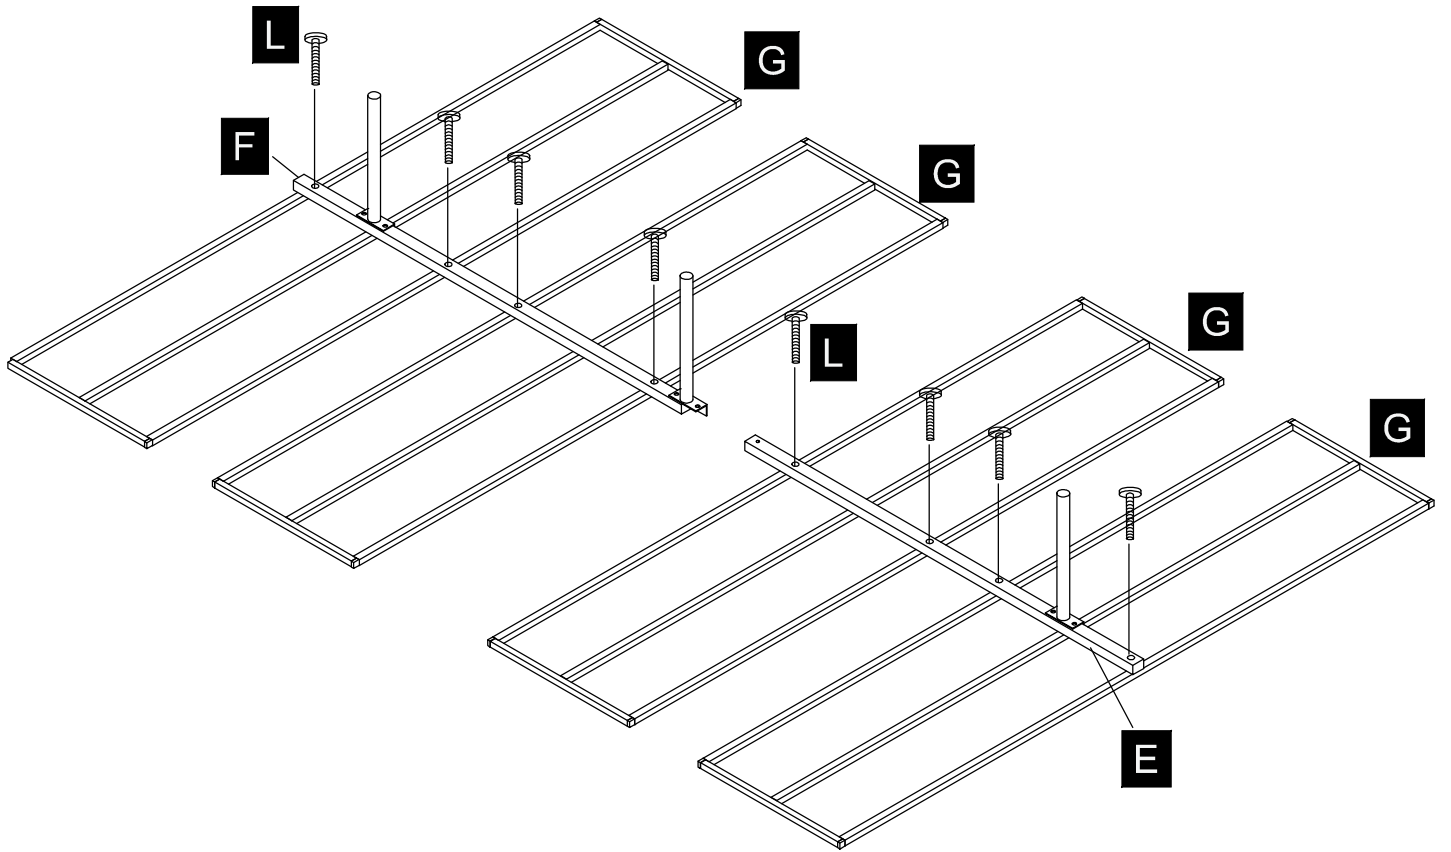

ovis

32001

PLEASE DO NOT RETURN TO STORE!

Email our support team: help@ovis.co

PARTS AND HARDWARE / PIEZAS Y HARDWARE

NO.	SKETCH ESQUEMA	DESCRIPTION La Description	QTY CANTIDAD	NO.	SKETCH ESQUEMA	DESCRIPTION La Description	QTY CANTIDAD
A		Headboard panel Panel de cabecera	1	H		Headboard legs patas de cabecera	2
B		Footboard Pie de cama	1	I		Center legs Patas centrales	3
C		Side Rail Largueros Lateral	2	J		Slat Support Legs Tas De Apoyo De Listones	2
D		Side Rail Largueros Lateral	2	K		Small Bolts 1/4" Pequeño pernos	32
E		Center Support Soportes Centrales	1	L		Large Bolts 1/4" Perno grandes 1/4"	24
F		Center Support Soportes Centrales	1	M		Allen Key Llave Allen	1
G		Slats Listones	4	N		Finials Remates	4

G

X8

NEED ADDITIONAL HELP?

Email our support team: help@ovis.co

CAUTION:

Do not attempt to move the bed when fully assembled. This could result in damage to the rails, headboard, or footboard.

When placing furniture on non-carpeted flooring, we recommend the use of floor protection such as an area rug or furniture pads. Area rugs and padding not included with purchase.