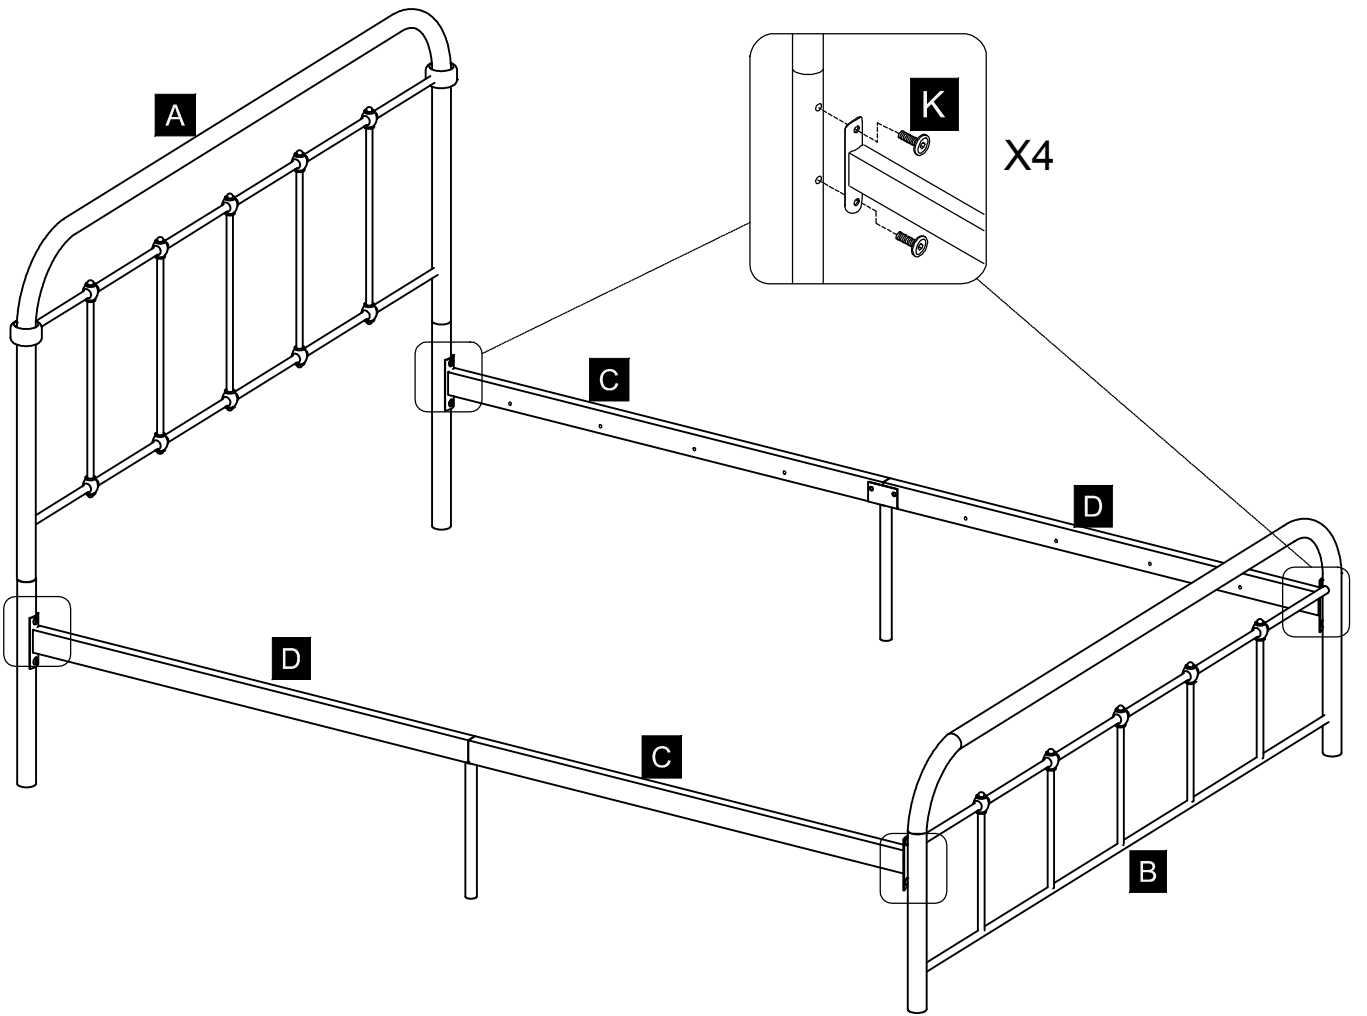

ovis

32003

PLEASE DO NOT RETURN TO STORE!

Email our support team: help@ovis.co

PARTS AND HARDWARE / PIEZAS Y HARDWARE

NO.	SKETCH ESQUEMA	DESCRIPTION La Description	QTY CANTIDAD	NO.	SKETCH ESQUEMA	DESCRIPTION La Description	QTY CANTIDAD
A		Headboard panel Panel de cabecera	1	H		Headboard legs patas de cabecera	2
B		Footboard Pie de cama	1	I		Center legs Patas centrales	3
C		Side Rail Largueros Lateral	2	J		Slat Support Legs Tas De Apoyo De Listones	2
D		Side Rail Largueros Lateral	2	K		Small Bolts 1/4" Pequeño pernos	32
E		Center Support Soportes Centrales	1	L		Large Bolts 1/4" Perno grandes 1/4"	24
F		Center Support Soportes Centrales	1	M		Allen Key Llave Allen	1
G		Slats Listones	4				

NEED ADDITIONAL HELP?

Email our support team: help@ovis.co

CAUTION:

Do not attempt to move the bed when fully assembled. This could result in damage to the rails, headboard, or footboard.

When placing furniture on non-carpeted flooring, we recommend the use of floor protection such as an area rug or furniture pads. Area rugs and padding not included with purchase.