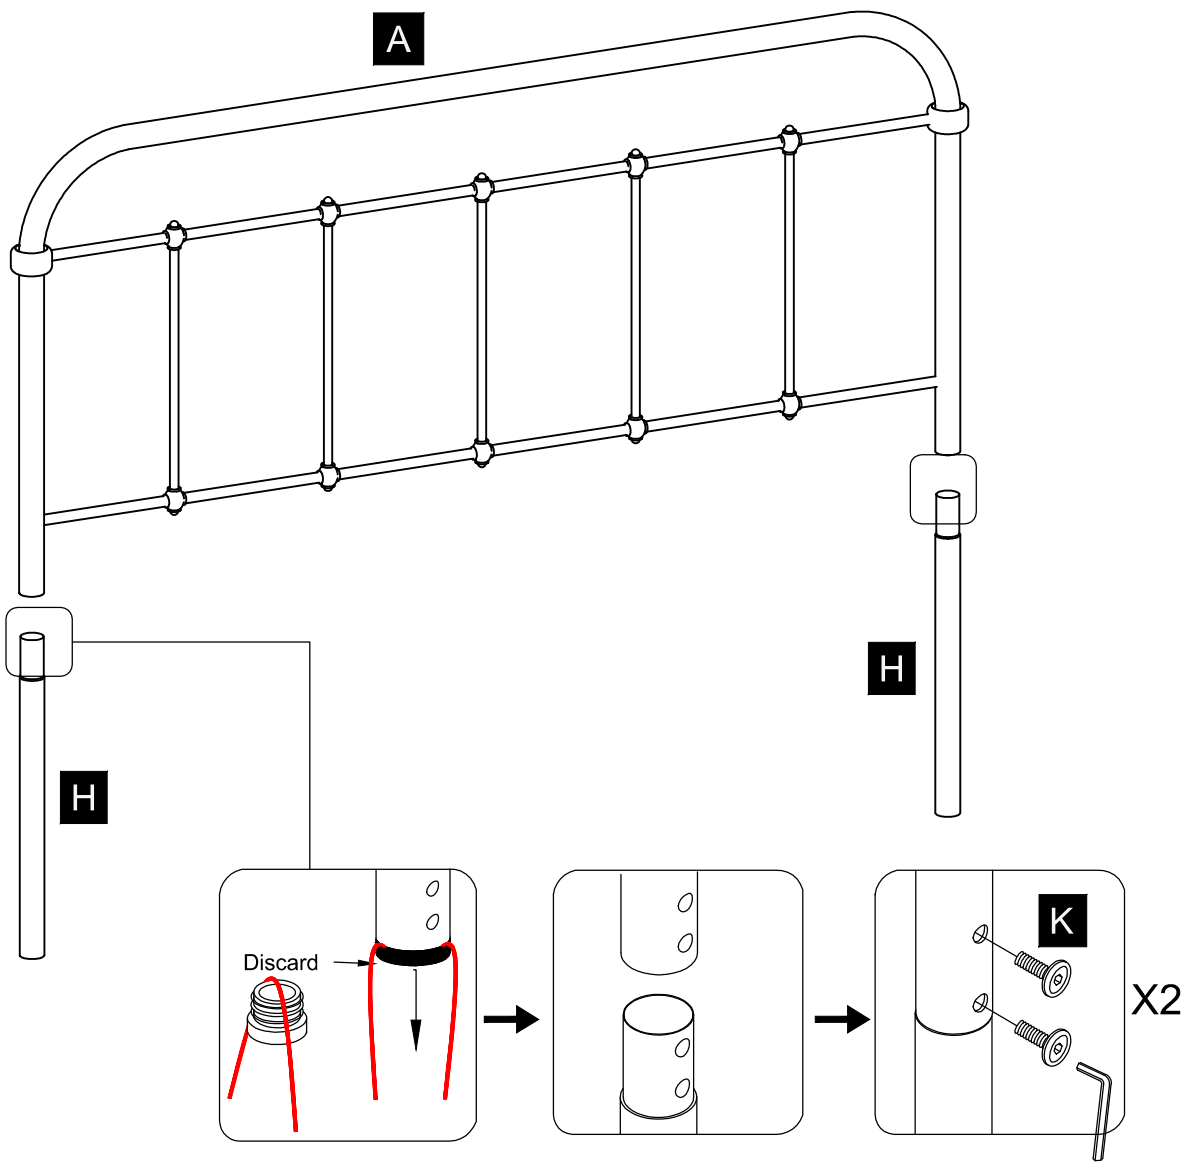

ovis

32003

PLEASE DO NOT RETURN TO STORE!

Email our support team: help@ovis.co

PARTS AND HARDWARE / PIEZAS Y HARDWARE

NO.	SKETCH ESQUEMA	DESCRIPTION La Description	QTY CANTIDAD	NO.	SKETCH ESQUEMA	DESCRIPTION La Description	QTY CANTIDAD
A		Headboard panel Panel de cabecera	1	H		Headboard legs patas de cabecera	2
B		Footboard Pie de cama	1	I		Center legs Patas centrales	3
C		Side Rail Largueros Lateral	2	J		Slat Support Legs Tas De Apoyo De Listones	2
D		Side Rail Largueros Lateral	2	K		Small Bolts 1/4" Pequeño pernos	32
E		Center Support Soportes Centrales	1	L		Large Bolts 1/4" Perno grandes 1/4"	24
F		Center Support Soportes Centrales	1	M		Allen Key Llave Allen	1
G		Slats Listones	4				

NEED ADDITIONAL HELP?

Email our support team: help@ovis.co

CAUTION:

Do not attempt to move the bed when fully assembled. This could result in damage to the rails, headboard, or footboard.

When placing furniture on non-carpeted flooring, we recommend the use of floor protection such as an area rug or furniture pads. Area rugs and padding not included with purchase.