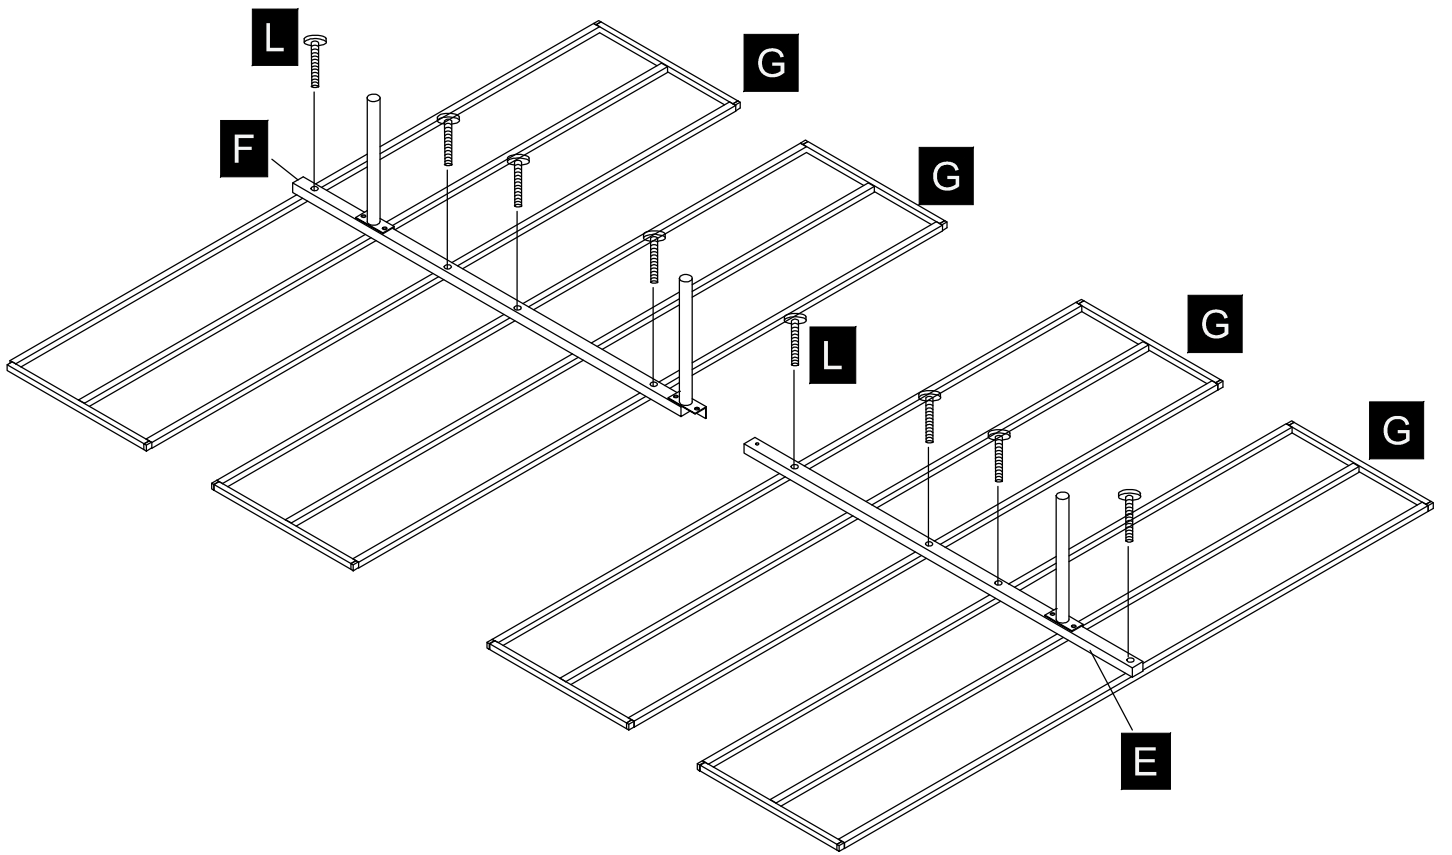

ovis

32003

PLEASE DO NOT RETURN TO STORE!

Email our support team: help@ovis.co

PARTS AND HARDWARE / PIEZAS Y HARDWARE

NO.	SKETCH ESQUEMA	DESCRIPTION La Description	QTY CANTIDAD	NO.	SKETCH ESQUEMA	DESCRIPTION La Description	QTY CANTIDAD
A		Headboard panel Panel de cabecera	1	H		Headboard legs patas de cabecera	2
B		Footboard Pie de cama	1	I		Center legs Patas centrales	3
C		Side Rail Largueros Lateral	2	J		Slat Support Legs Tas De Apoyo De Listones	2
D		Side Rail Largueros Lateral	2	K		Small Bolts 1/4" Pequeño pernos	32
E		Center Support Soportes Centrales	1	L		Large Bolts 1/4" Perno grandes 1/4"	24
F		Center Support Soportes Centrales	1	M		Allen Key Llave Allen	1
G		Slats Listones	4				

NEED ADDITIONAL HELP?

Email our support team: help@ovis.co

CAUTION:

Do not attempt to move the bed when fully assembled. This could result in damage to the rails, headboard, or footboard.

When placing furniture on non-carpeted flooring, we recommend the use of floor protection such as an area rug or furniture pads. Area rugs and padding not included with purchase.