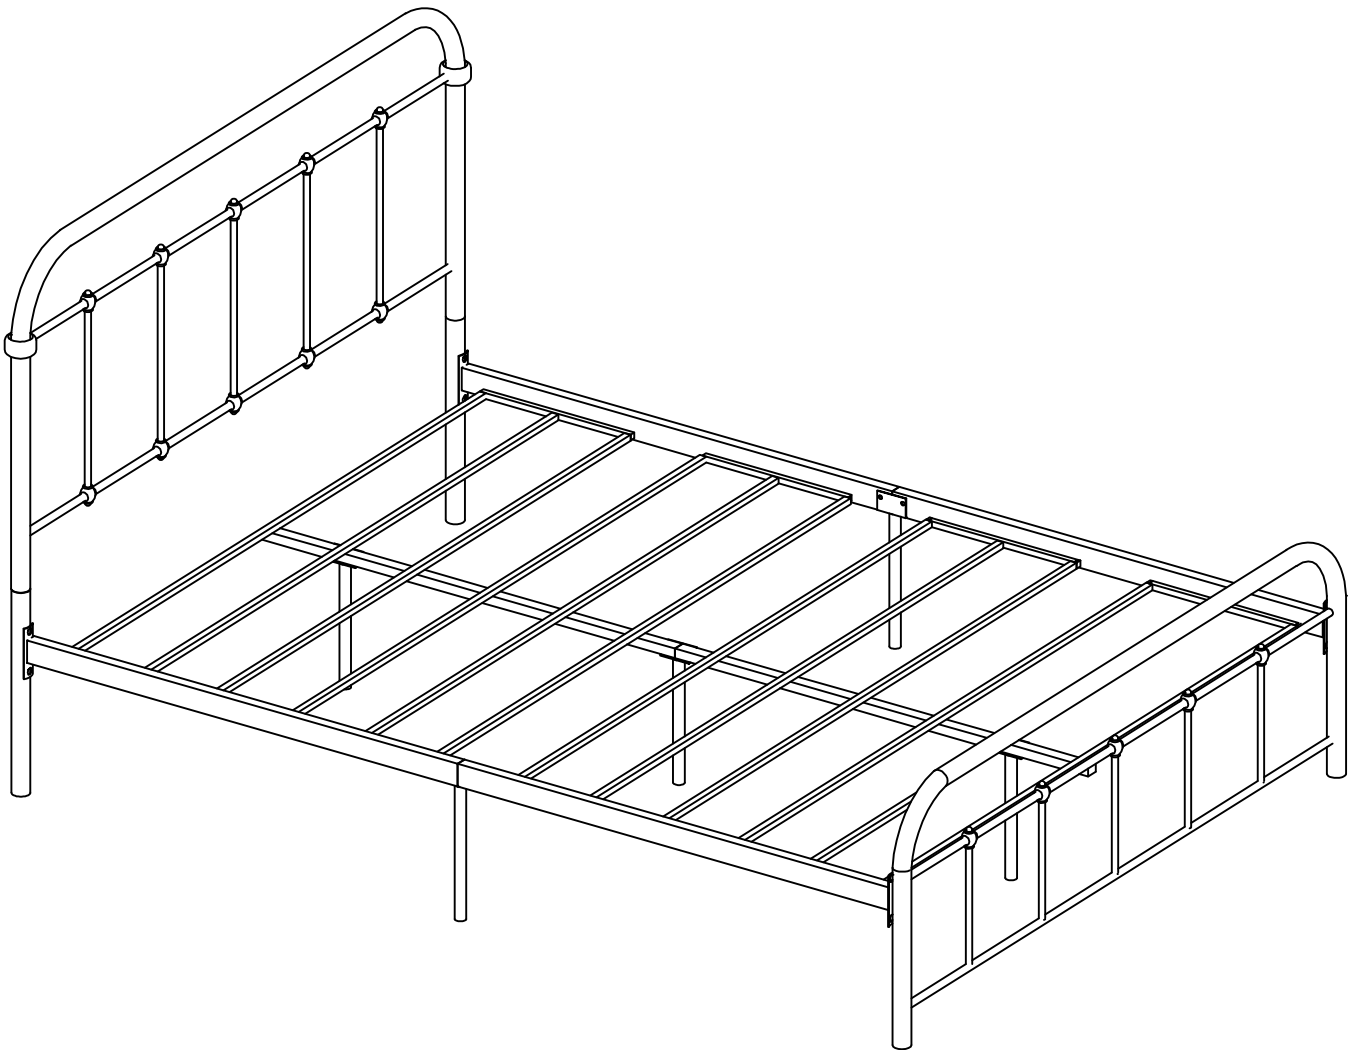

ovis

32003

PLEASE DO NOT RETURN TO STORE!

Email our support team: help@ovis.co

PARTS AND HARDWARE / PIEZAS Y HARDWARE

NO.	SKETCH ESQUEMA	DESCRIPTION La Description	QTY CANTIDAD	NO.	SKETCH ESQUEMA	DESCRIPTION La Description	QTY CANTIDAD
A		Headboard panel Panel de cabecera	1	H		Headboard legs patas de cabecera	2
B		Footboard Pie de cama	1	I		Center legs Patas centrales	3
C		Side Rail Largueros Lateral	2	J		Slat Support Legs Tas De Apoyo De Listones	2
D		Side Rail Largueros Lateral	2	K		Small Bolts 1/4" Pequeño pernos	32
E		Center Support Soportes Centrales	1	L		Large Bolts 1/4" Perno grandes 1/4"	24
F		Center Support Soportes Centrales	1	M		Allen Key Llave Allen	1
G		Slats Listones	4				

NEED ADDITIONAL HELP?

Email our support team: help@ovis.co

CAUTION:

Do not attempt to move the bed when fully assembled. This could result in damage to the rails, headboard, or footboard.

When placing furniture on non-carpeted flooring, we recommend the use of floor protection such as an area rug or furniture pads. Area rugs and padding not included with purchase.