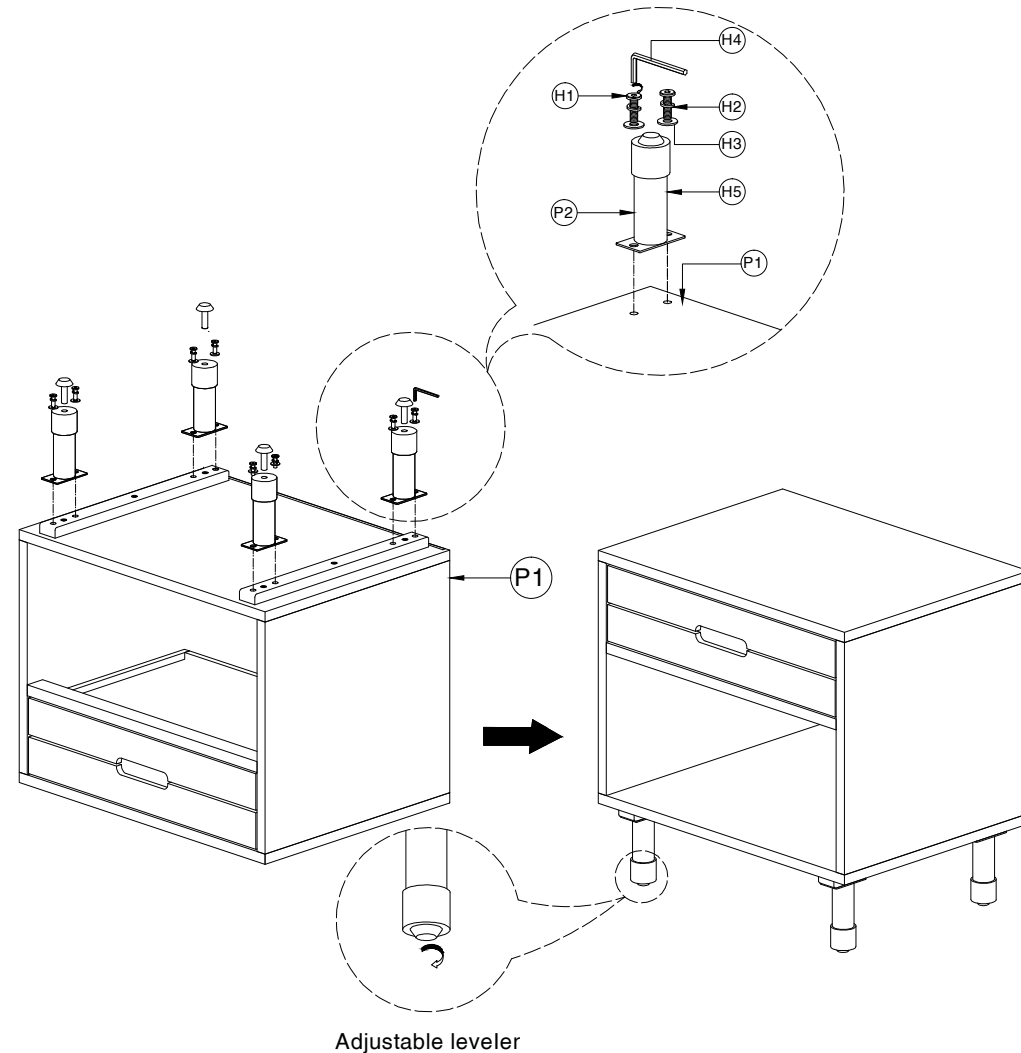

INK+IVY RENU NIGHTSTAND

Assembly instructions:

PARTS LIST

No	DESCRIPTION	IMAGE	QTY
P1	BODY		1
P2	LEG		4

HARDWARE LIST

No	DESCRIPTION	IMAGE	QTY
H1	BOLT		8
H2	FLAT WASHER		8
H3	SPRING WASHER		8
H4	ALLEN KEY		1

NOTE: PO# is located underneath/ inside of each item. Please be prepared to provide this # should any claim be necessary.

CAUTION: Item is heavy assembly should be performed by two people.

1

ASSEMBLED COMPLETE