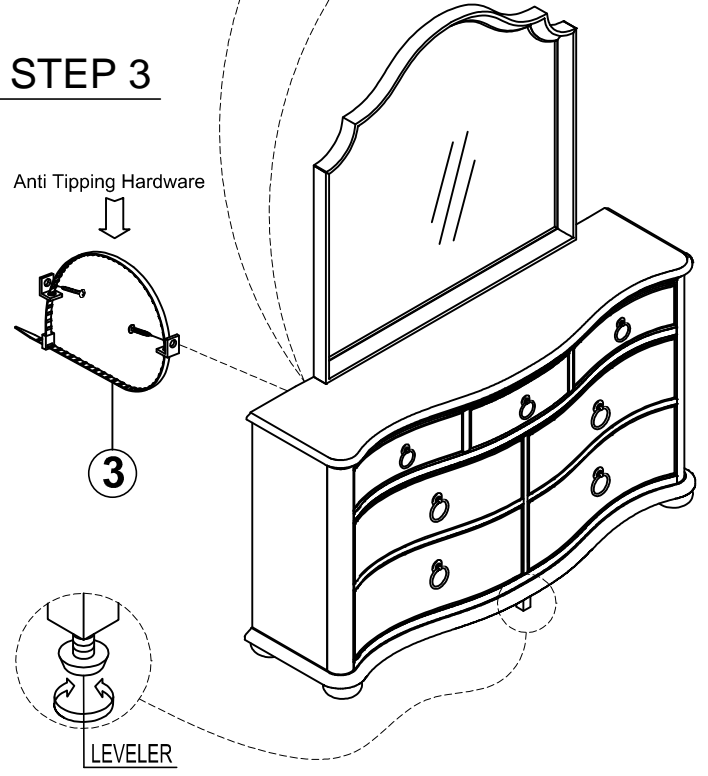

STEP 3

CLEANING INSTRUCTION: Clear with a soft cloth and warm water with a diluted mild detergent. Follow with a soft cloth and clear water rinse. Then dry thoroughly with a soft cloth.