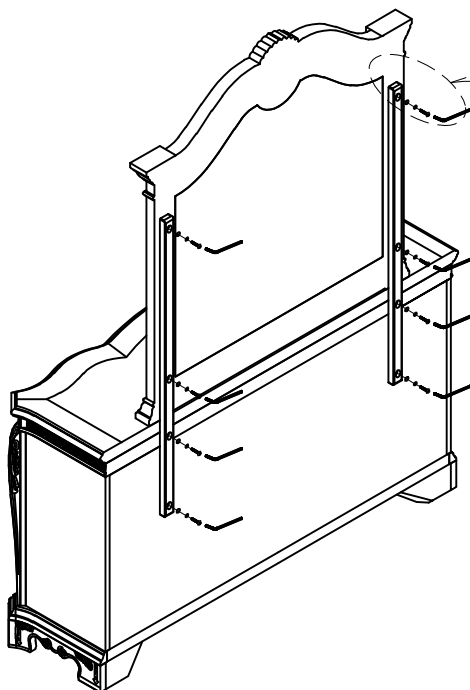

Thank you for purchasing this quality product . Be sure to check all packing material carefully for small parts which may have come loose inside the carton during shipment .Identify and count all parts and compare with the parts list below .

PARTS LIST			QTY
A	DRESSER		1pc
B	MIRROR		1pc
C	SUPPORT		2pcs

HARDWARE LIST			QTY
1	Ø5/16 x 18 x L1-1/4" Allen head bolt		8
2	Ø5/16"xØ14x1mm Lock Washer		8
3	Ø5/16"xØ18x1mm Flat Washer		8
4	M4 x100mm Allen key		1