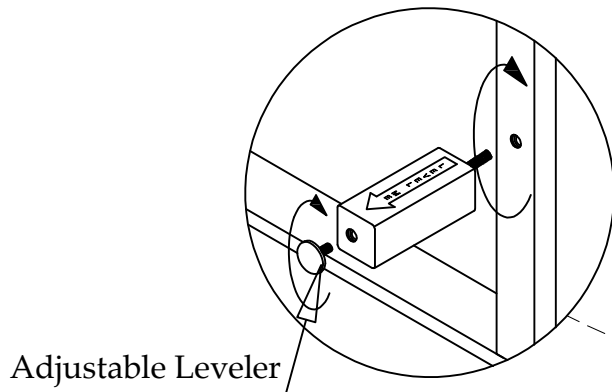

PARTS LIST			QTY
A	DRESSER		1pc
B	MIRROR		1pc
C	SUPPORT		2pcs

HARDWARE LIST			QTY
1	Ø5/16 x 18 x L1-1/4" Allen head bolt		8
2	Ø5/16"xØ14x1mm Lock Washer		8
3	Ø5/16"xØ18x1mm Flat Washer		8
4	M4 x100mm Allen key		1