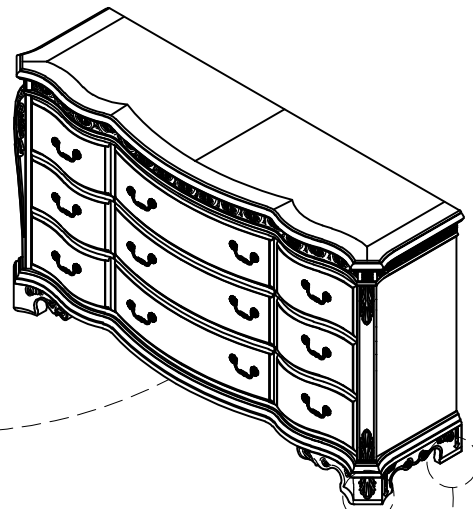

Thank you for purchasing this quality product . Be sure to check all packing material carefully for small parts which may have come loose inside the carton during shipment .Identify and count all parts and compare with the parts list below .

PARTS LIST			QTY
A	DRESSER		1pc
B	MIRROR		1pc
C	SUPPORT		2pcs

HARDWARE LIST			QTY
1	Ø5/16 x 18 x L1-1/4" Allen head bolt		8
2	Ø5/16"xØ14x1mm Lock Washer		8
3	Ø5/16"xØ18x1mm Flat Washer		8
4	M4 x100mm Allen key		1