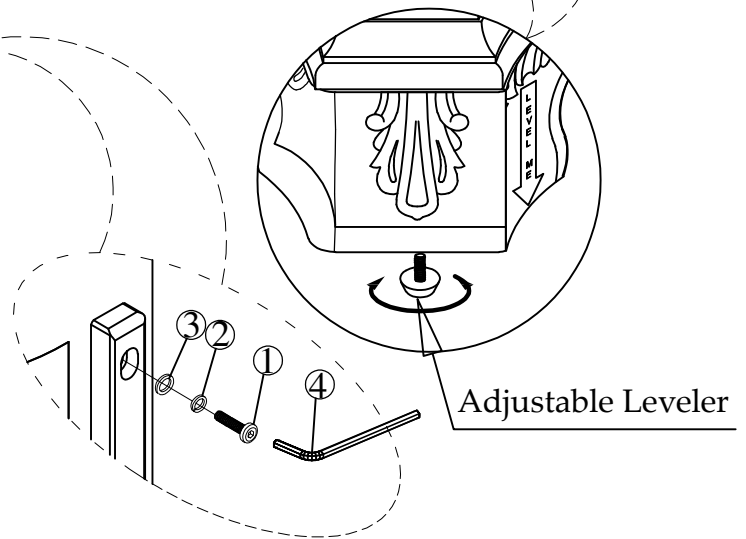

Thank you for purchasing this quality product . Be sure to check all packing material carefully for small parts which may have come loose inside the carton during shipment .Identify and count all parts and compare with the parts list below .

PARTS LIST			QTY
A	DRESSER		1pc
B	MIRROR		1pc
C	SUPPORT		2pcs

HARDWARE LIST			QTY
1	Ø5/16 x 18 x L1-1/4" Allen head bolt		8
2	Ø5/16"xØ14x1mm Lock Washer		8
3	Ø5/16"xØ18x1mm Flat Washer		8
4	M4 x100mm Allen key		1