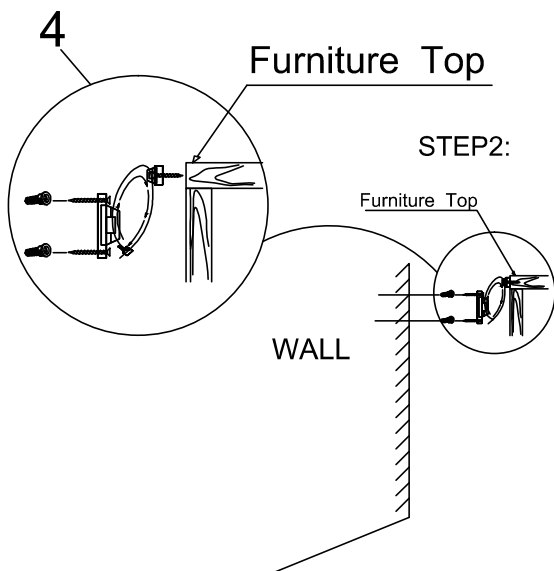

# Assembly Instructions

Manufactured for  
Rooms To Go

B1533-M  
B1533-D

MIRROR  
DRESSER

SKU# 32215332  
SKU# 32115330

Step	Code	Hardware	Q'TY
	A	Allen Key	1 Pc
1	B	Bolt 1/4" x 25 x 1 1/2"	8 Pcs
		Spring Washer 1/4" dia.	
		Flat Washer 1/4" dia.	

## PARTS LIST

1. Dresser - 1 Pc

2. Mirror - 1 Pc

3. Mirror Support - 2 Pcs

4. Anti-tip Restraint - 1 Set

Tool Required: Philip screwdriver  
(not provided)

STEP1:

HARDWARE PACK LOCATION(S):