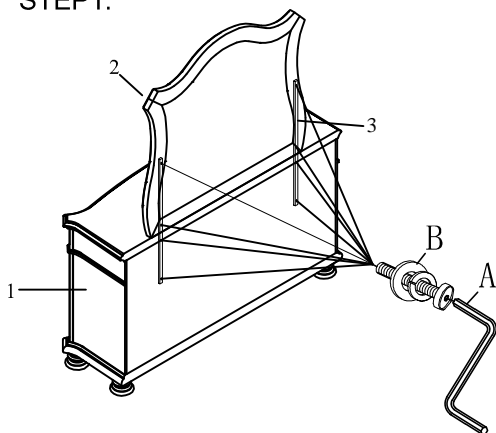

# Assembly Instructions

Manufactured for  
Rooms To Go

B1533-M  
B1533-D

MIRROR  
DRESSER

SKU# 32215332  
SKU# 32115330

Step	Code	Hardware	Q'TY
	A	Allen Key	1 Pc
1	B	Bolt 1/4" x 25 x 1 1/2"	8 Pcs
		Spring Washer 1/4" dia.	
		Flat Washer 1/4" dia.	

## PARTS LIST

1. Dresser - 1 Pc

2. Mirror - 1 Pc

3. Mirror Support - 2 Pcs

4. Anti-tip Restraint - 1 Set

Tool Required: Philip screwdriver  
(not provided)

STEP1:

HARDWARE PACK LOCATION(S):