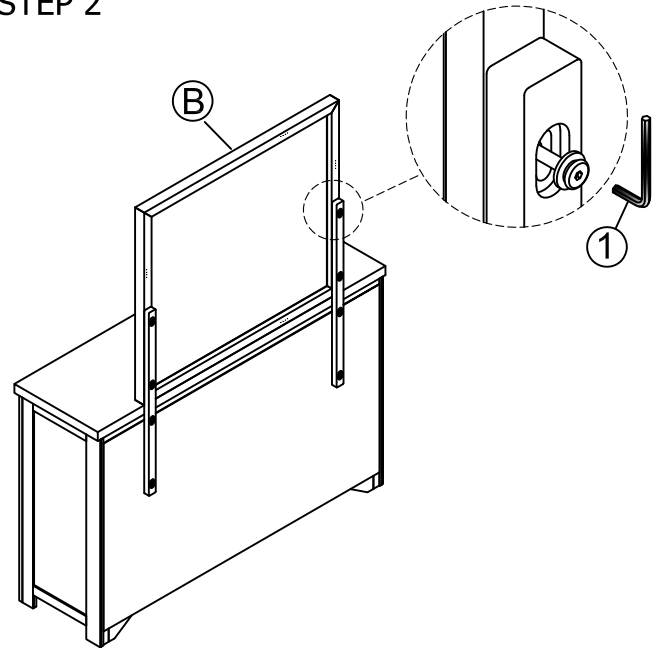

Assembly Instruction

1560-0200 MIRROR SKU # 32215609
 1560-1200 DRESSER SKU # 32115607

This product is manufactured by LEGC for **ROOMS TO GO** 

No	DRESSER HARDWARE LIST		Q'TY
1	Anti tipping kits		1set

No	MIRROR HARDWARE LIST		Q'TY
1	Allen key 4mm		1pc

No	PART LIST		Q'TY
A	Dresser		1pc
B	Mirror		1pc
C	Mirror supports w/bolts		1pc

TOOLS REQUIRED (NOT PROVIDED)	
Description	Sketch
PHILLIPS SCREWDRIVER	

Anti tipping kits attached to the back panel

Assembly Instruction

1560-4106 KG PANEL HDBD W/LIGHTS SKU # 32415603
1560-4116 KG STORAGE FTBD SKU # 32815601
1560-4901 QN/KG RAILS SKU # 32915603

This product is manufactured by LEGC for **ROOMS TO GO** 

STEP 1

Assemble the Mirror support to the Dresser

STEP 2

Assemble the Mirror to the Mirror supports.

STEP 3