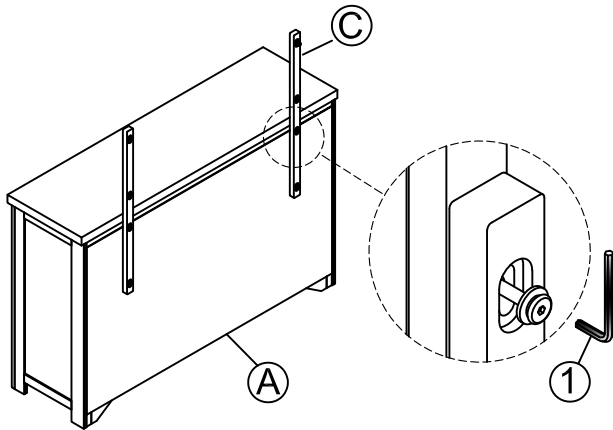

Assembly Instruction

1560-4106 KG PANEL HDBD W/LIGHTS SKU # 32415603
1560-4116 KG STORAGE FTBD SKU # 32815601
1560-4901 QN/KG RAILS SKU # 32915603

This product is manufactured by LEGC for **ROOMS TO GO**

STEP 1