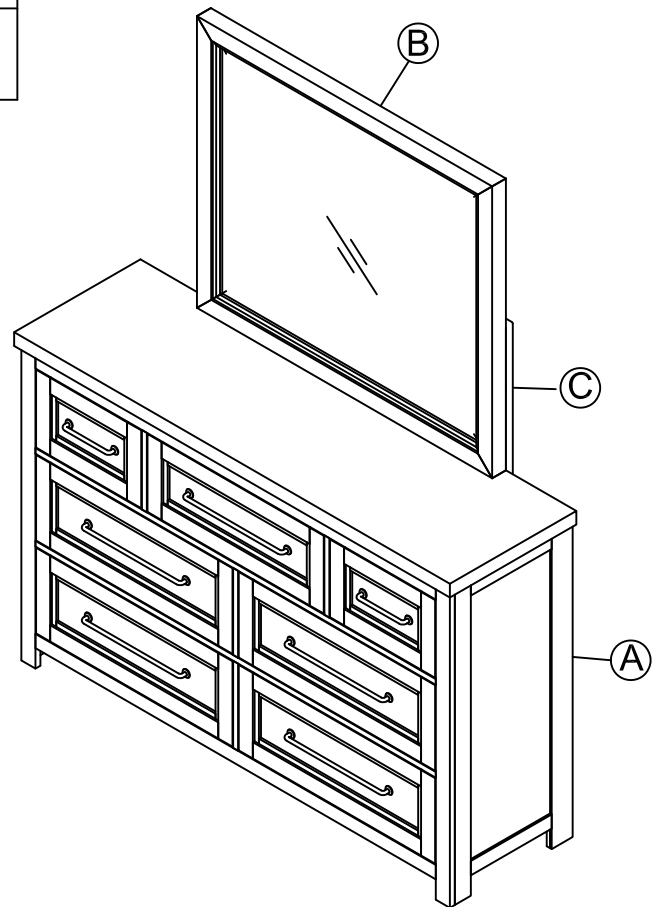

Assembly Instruction

1560-0200 MIRROR SKU # 32215609
 1560-1200 DRESSER SKU # 32115607

This product is manufactured by LEGC for **ROOMS TO GO** 

No	DRESSER HARDWARE LIST		Q'TY
1	Anti tipping kits		1set

No	MIRROR HARDWARE LIST		Q'TY
1	Allen key 4mm		1pc

No	PART LIST		Q'TY
A	Dresser		1pc
B	Mirror		1pc
C	Mirror supports w/bolts		1pc

TOOLS REQUIRED (NOT PROVIDED)	
Description	Sketch
PHILLIPS SCREWDRIVER	

Anti tipping kits attached to the back panel

Assembly Instruction

1560-4106 KG PANEL HDBD W/LIGHTS SKU # 32415603
1560-4116 KG STORAGE FTBD SKU # 32815601
1560-4901 QN/KG RAILS SKU # 32915603

This product is manufactured by LEGC for **ROOMS TO GO** 

STEP 1

Assemble the Mirror support to the Dresser

STEP 2

Assemble the Mirror to the Mirror supports.

STEP 3