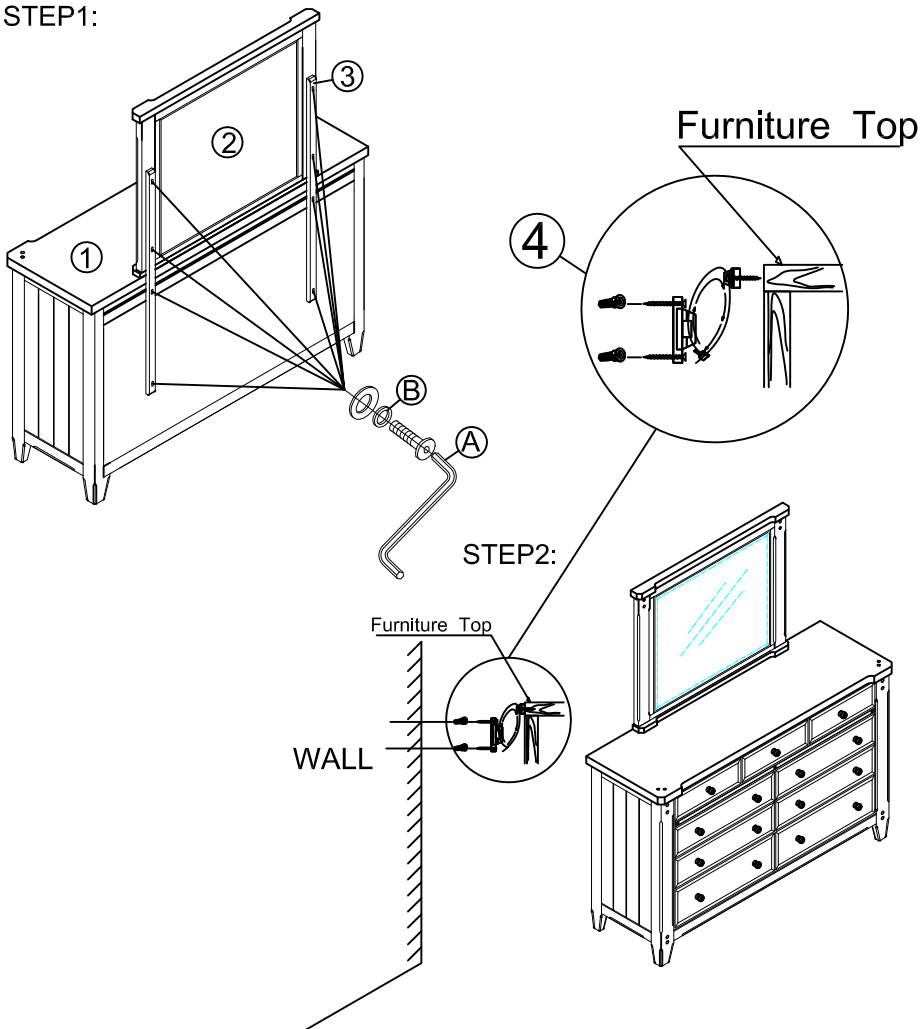

PNWD

Assembly Instructions

2481-1 DRESSER
2481-2 MIRROR

SKU# 32124810
SKU# 32224812

Step	Code	Hardware	Q'TY
	A	Allen Key	1 Pc
1	B	Bolt 1/4" x 1 1/2"	8 Pcs
		Spring Washer 1/4" dia.	
		Flat Washer 1/4" dia.	

PARTS LIST

1. Dresser - 1 Pc

2. Mirror - 1 Pc

3. Mirror Support - 2 Pcs

4. Anti-tip restraint - 1 Set

STEP1:

HARDWARE PACK LOCATION(S):

PNWD 2481-1 DRESSER SKU# 32124810
2481-2 MIRROR SKU# 32224812