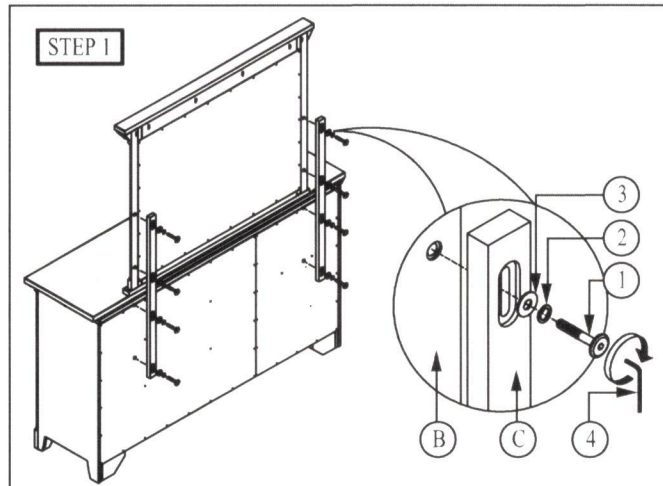

ASSEMBLY INSTRUCTIONS

ALAM 2650-4 : DRESSER # SKU 32126509
 ALAM 2650-1 : MIRROR # SKU 32226501

ALAM 2652-4 : DRESSER # SKU 32126523
 ALAM 2652-1 : MIRROR # SKU 32226525

Thank you for purchasing this quality product. Be sure to check all packing material carefully for small parts, which may have come loose inside the carton during shipment. Identify and count all parts and compare with the Hardware List below.

Part List	No.	Description	Qty
	A	Dresser	1 Pc
	B	Mirror	1 Pc
	C	Mirror Supports	2 Pes

Hardware List	No.	Picture	Description	Dimension	Qty
	1		Bolts	M6 x 35 mm	8 Pcs
	2		Lock Washers	Ø14 / Ø7 x 1.6 mm	8 Pcs
	3		Flat Washers	Ø18 / Ø6 x 1 mm	8 Pcs
	4		Allen Key	4 x 60 mm	1 Pc

Part List	No.	Description	Qty
	A	Chest	1 Pc

Hardware List	No.	Picture	Description	Dimension	Qty
	1		Screw	Ø8 x 50 mm	1 Pc
	2		Screw	Ø8 x 16 mm	1 Pc
	3		Metal Anchors	1.2 x 15 x 15 mm	2 Pcs
	4		Restrain Strap	5 x 7 x 250 mm	1 Pc
	5		Fisher	Ø6 x 40 mm	1 Pc