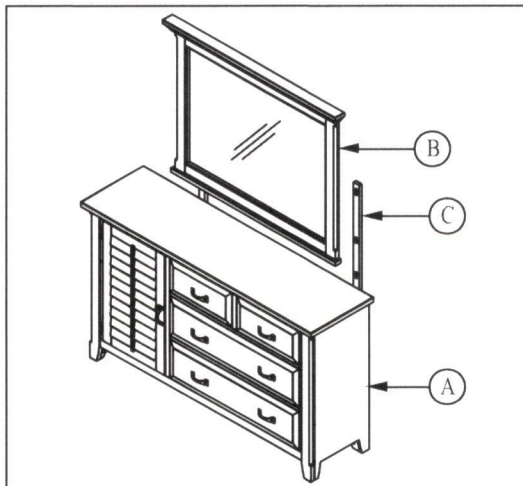

ASSEMBLY INSTRUCTIONS

ALAM 2650-4 : DRESSER # SKU 32126509
 ALAM 2650-1 : MIRROR # SKU 32226501

ALAM 2652-4 : DRESSER # SKU 32126523
 ALAM 2652-1 : MIRROR # SKU 32226525

Thank you for purchasing this quality product. Be sure to check all packing material carefully for small parts, which may have come loose inside the carton during shipment. Identify and count all parts and compare with the Hardware List below.

Part List	No.	Description	Qty
	A	Dresser	1 Pc
	B	Mirror	1 Pc
	C	Mirror Supports	2 Pes

Hardware List	No.	Picture	Description	Dimension	Qty
	1		Bolts	M6 x 35 mm	8 Pcs
	2		Lock Washers	Ø14 / Ø7 x 1.6 mm	8 Pcs
	3		Flat Washers	Ø18 / Ø6 x 1 mm	8 Pcs
	4		Allen Key	4 x 60 mm	1 Pc

Part List	No.	Description	Qty
	A	Chest	1 Pc

Hardware List	No.	Picture	Description	Dimension	Qty
	1		Screw	Ø8 x 50 mm	1 Pc
	2		Screw	Ø8 x 16 mm	1 Pc
	3		Metal Anchors	1.2 x 15 x 15 mm	2 Pcs
	4		Restrain Strap	5 x 7 x 250 mm	1 Pc
	5		Fisher	Ø6 x 40 mm	1 Pc