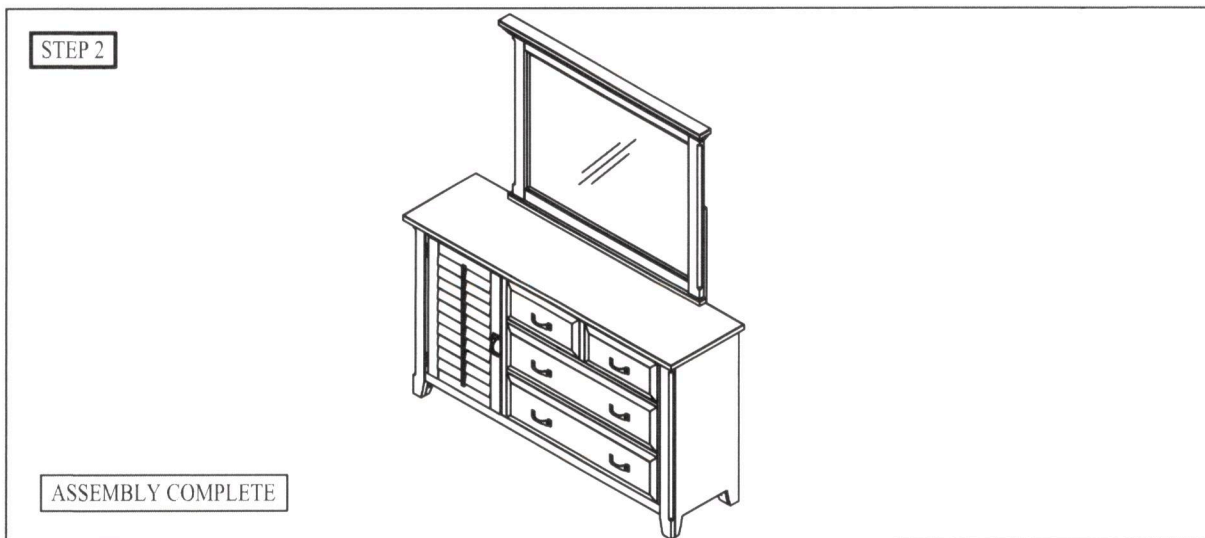

ASSEMBLY INSTRUCTIONS

ALAM 2650-4 : DRESSER # SKU 32126509
 ALAM 2650-1 : MIRROR # SKU 32226501

ALAM 2652-4 : DRESSER # SKU 32126523
 ALAM 2652-1 : MIRROR # SKU 32226525

Thank you for purchasing this quality product. Be sure to check all packing material carefully for small parts, which may have come loose inside the carton during shipment. Identify and count all parts and compare with the Hardware List below.

Part List	No.	Description	Qty
	A	Dresser	1 Pc
	B	Mirror	1 Pc
	C	Mirror Supports	2 Pes

Hardware List	No.	Picture	Description	Dimension	Qty
	1		Bolts	M6 x 35 mm	8 Pcs
	2		Lock Washers	Ø14 / Ø7 x 1.6 mm	8 Pcs
	3		Flat Washers	Ø18 / Ø6 x 1 mm	8 Pcs
	4		Allen Key	4 x 60 mm	1 Pc