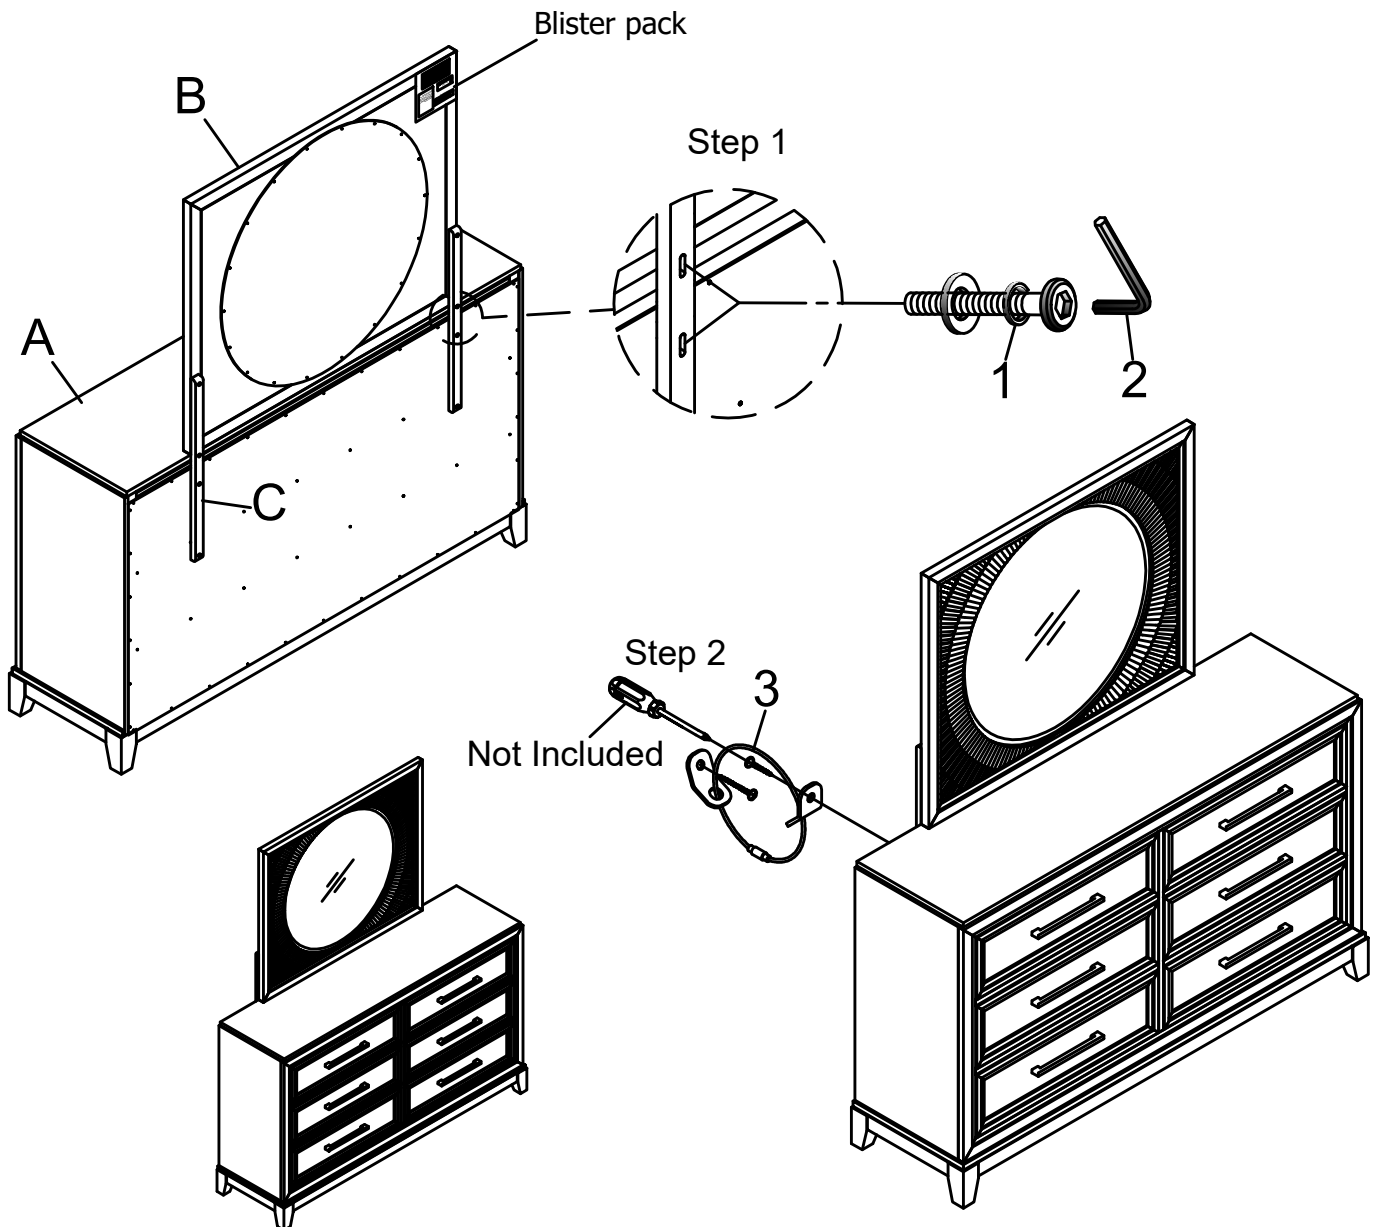

Hardware list (Enclosed in Mirror)

NO.	SKETCH	DESCRIPTION	Q'TY
1		1/4"x20x50mm Connecting Bolt w/Washer & Spring Washer	8 set
2		4mm Allen wrench	1 pc

Hardware list (Enclosed in Dresser)

NO.	SKETCH	DESCRIPTION	Q'TY
3		Furniture tipping restraint	1 set

Step 1: Assemble bolt to link Mirror and Dresser

Step 2: Add tipping restraint one side is attached to the Dresser, the other side is attached to the wall

Cleaning Instruction: Clean finished parts with a mild dishwashing liquid and water solution on a damp cloth. Polish the finish with soft cloth and an industry recognized furniture polish.