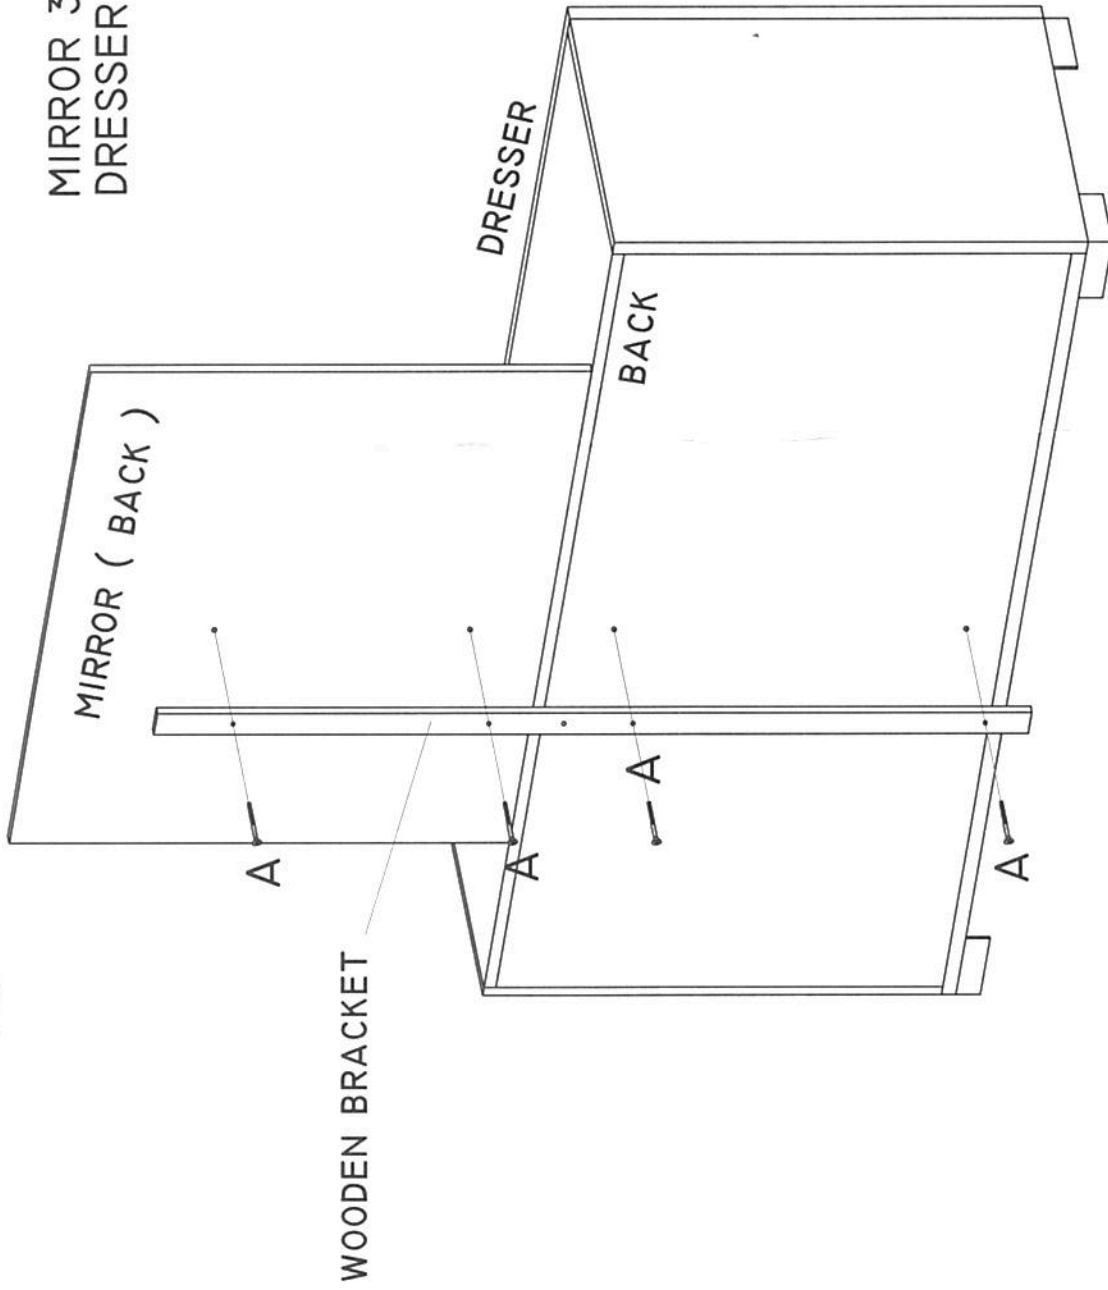

A 

SCREW

4 PC

MIRROR 32228769
DRESSER 32128767

WOODEN BRACKET

DRESSER

BACK

MIRROR (BACK)

A

A

A

A

ISIG
2876

BLACK DRESSER - MIRROR

INSTRUCTIONS HOW TO INSTALL THE MIRROR ON THE DRESSER