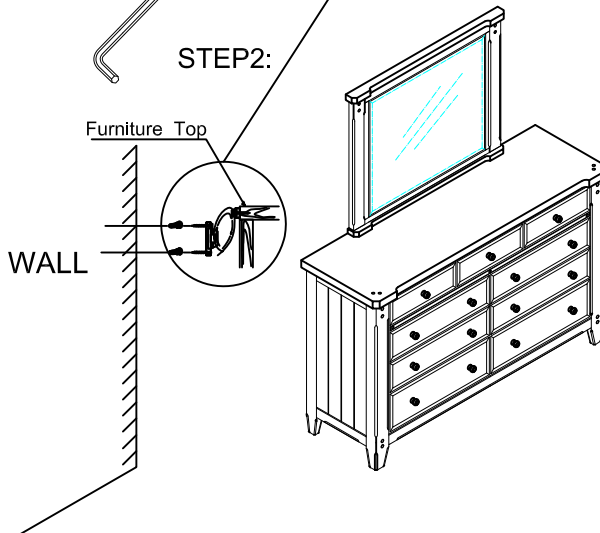

Assembly Instructions

Manufactured for
Rooms To Go

PNWD

3595-1 DRESSER
3595-2 MIRROR

SKU# 32135952
SKU# 32235954

Step	Code	Hardware	Q'TY
	A	Allen Key	1 Pc
1	B	Bolt 1/4" x 1 1/2"	8 Pcs
		Spring Washer 1/4" dia.	
		Flat Washer 1/4" dia.	

PARTS LIST

1. Dresser - 1 Pc

2. Mirror - 1 Pc

3. Mirror Support - 2 Pcs

4. Anti-tip restraint - 1 Set

STEP1:

STEP2:

HARDWARE PACK LOCATION(S):