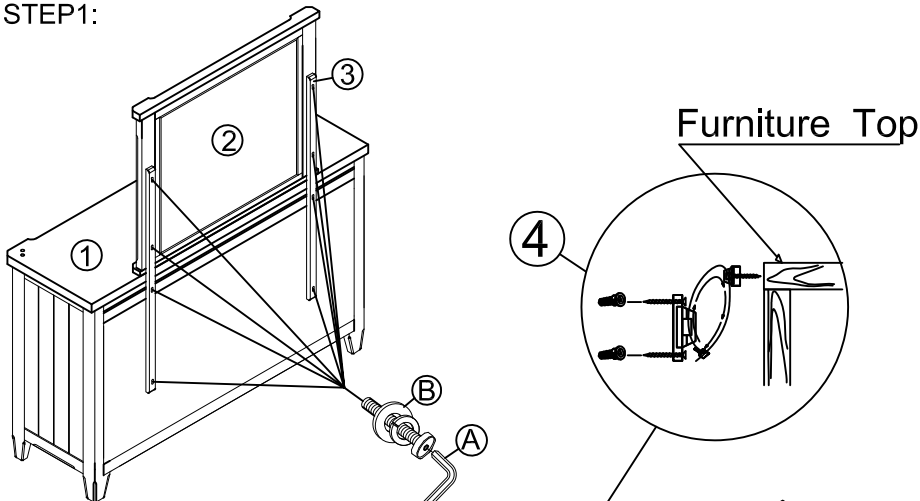

Assembly Instructions

Manufactured for
Rooms To Go

PNWD

3595-1 DRESSER
3595-2 MIRROR

SKU# 32135952
SKU# 32235954

Step	Code	Hardware	Q'TY
	A	Allen Key	1 Pc
1	B	Bolt 1/4" x 1 1/2"	8 Pcs
		Spring Washer 1/4" dia.	
		Flat Washer 1/4" dia.	

PARTS LIST

1. Dresser - 1 Pc

2. Mirror - 1 Pc

3. Mirror Support - 2 Pcs

4. Anti-tip restraint - 1 Set

STEP1:

STEP2:

HARDWARE PACK LOCATION(S):