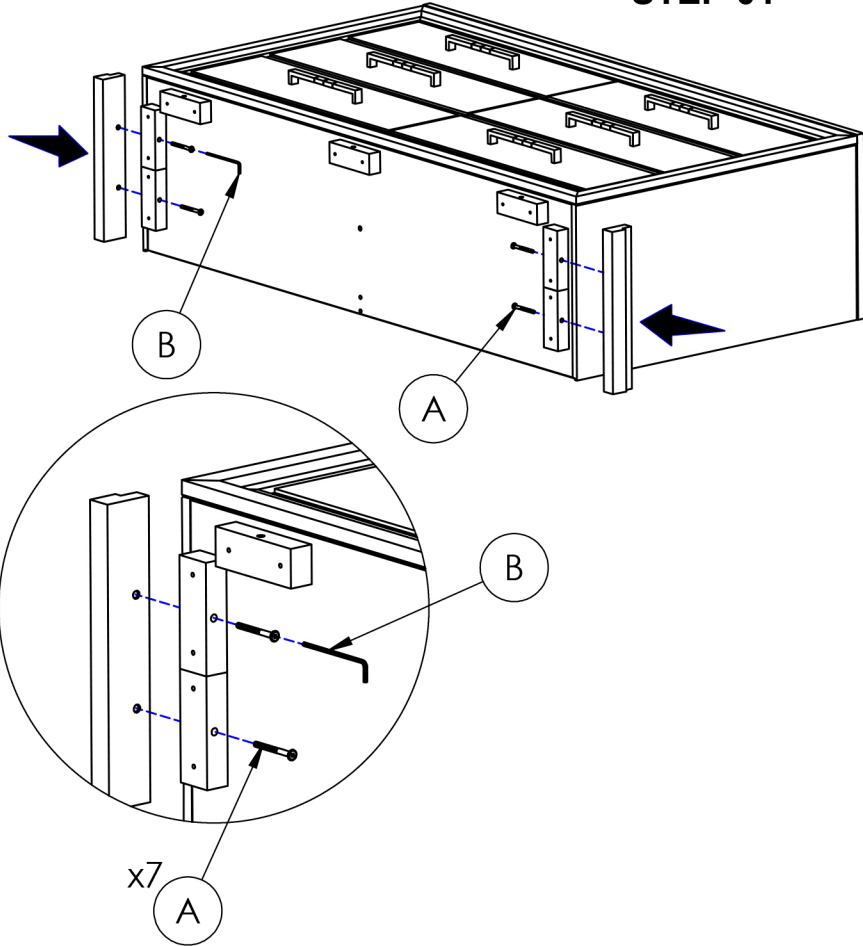

ROTTA

VENDOR CODE: INDD

SKU 32142539

DIAMOND - RTG

Solid Wood Furniture

STEP 01

STEP 02

ACCESSORIES/HARDWARE

A	 1/4" X 50 CH13	X 07
B		X 01