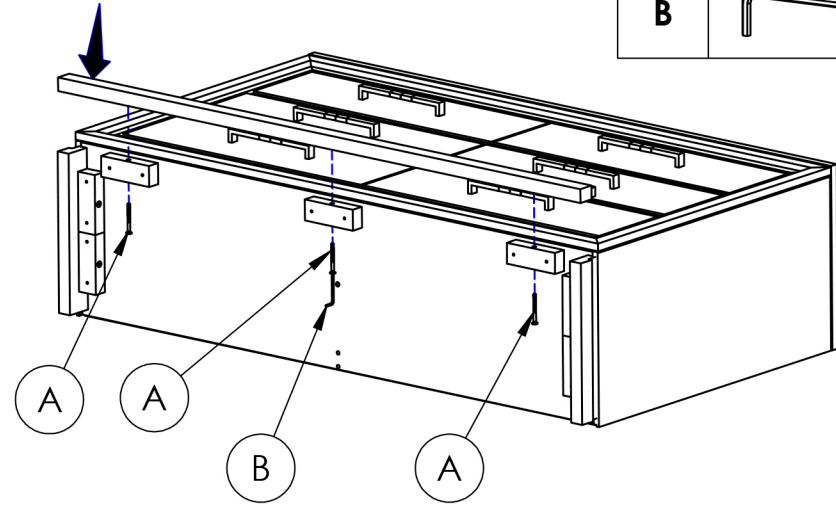

ROTTA

VENDOR CODE: INDD

SKU 32142539

DIAMOND - RTG

Solid Wood Furniture

STEP 01

STEP 02

ACCESSORIES/HARDWARE

A	 1/4" X 50 CH13	X 07
B		X 01