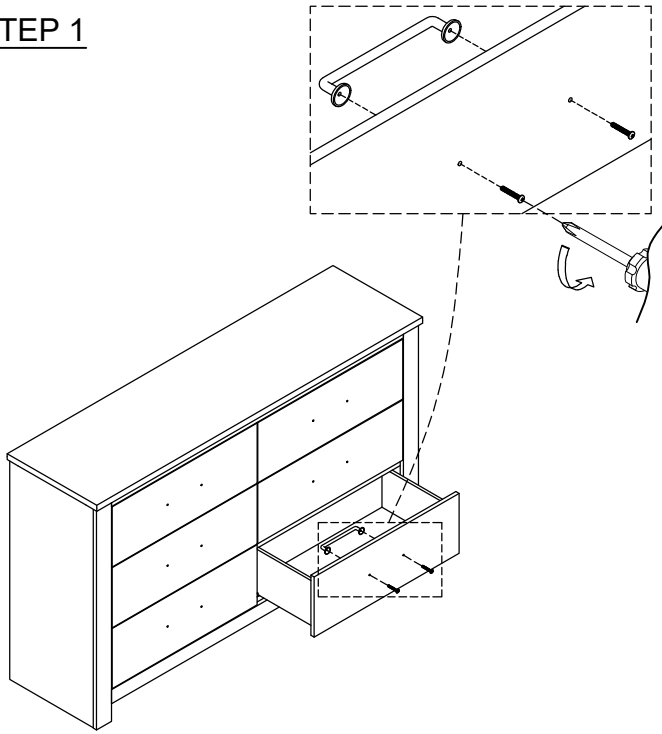

Assembly Instruction

HOUS BE6060-03 DRESSER
HOUS BE6063-03 DRESSER

SKU#32160602
SKU#32160638

***Caution: Please read all instructions carefully before starting the assembly process. These parts are cumbersome and heavy. Therefore, two people are recommended in order to prevent personal injury and ensure the parts are not damaged during the assembly.

STEP 1