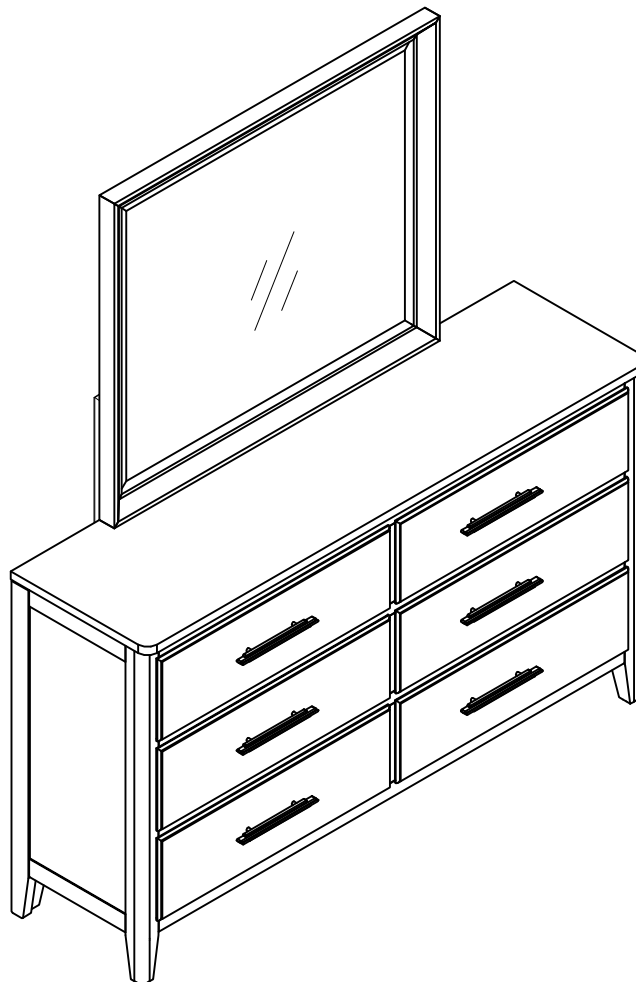

Assembly Instruction

KIZR: 6203-1 6 DRAWER DRESSER
 KIZR: 6203-2 MIRROR

SKU# 32162036
 SKU# 32262038

Manufactured by KIZR for Rooms To Go

*** Caution: Please read all instructions carefully before starting the assembly process. These parts are cumbersome and heavy Therefore, two people are recommended in order to prevent personal injury and ensure the parts are not damaged during the assembly

Code	PART LIST:		
A	Dresser		1PC
B	Mirror		1PC
C	Mirror Support		2PCS

Code	HARDWARE LIST		
D	Allen Key 4mm		1PC
E	Anti- Tipping kit		1SET

TOOLS REQUIRED (NOT PROVIDED)	
Description	Sketch
Phillips Screwdriver	

Hardware Pack Location(s):

6203-2 MIRROR, SKU# 32262038

Assembly Instruction

KIZR: 6203-1 6 DRAWER DRESSER
KIZR: 6203-2 MIRROR

SKU# 32162036
SKU# 32262038

Manufactured by KIZR for Rooms To Go

*** Caution: Please read all instructions carefully before starting the assembly process. These parts are cumbersome and heavy Therefore, two people are recommended in order to prevent personal injury and ensure the parts are not damaged during the assembly