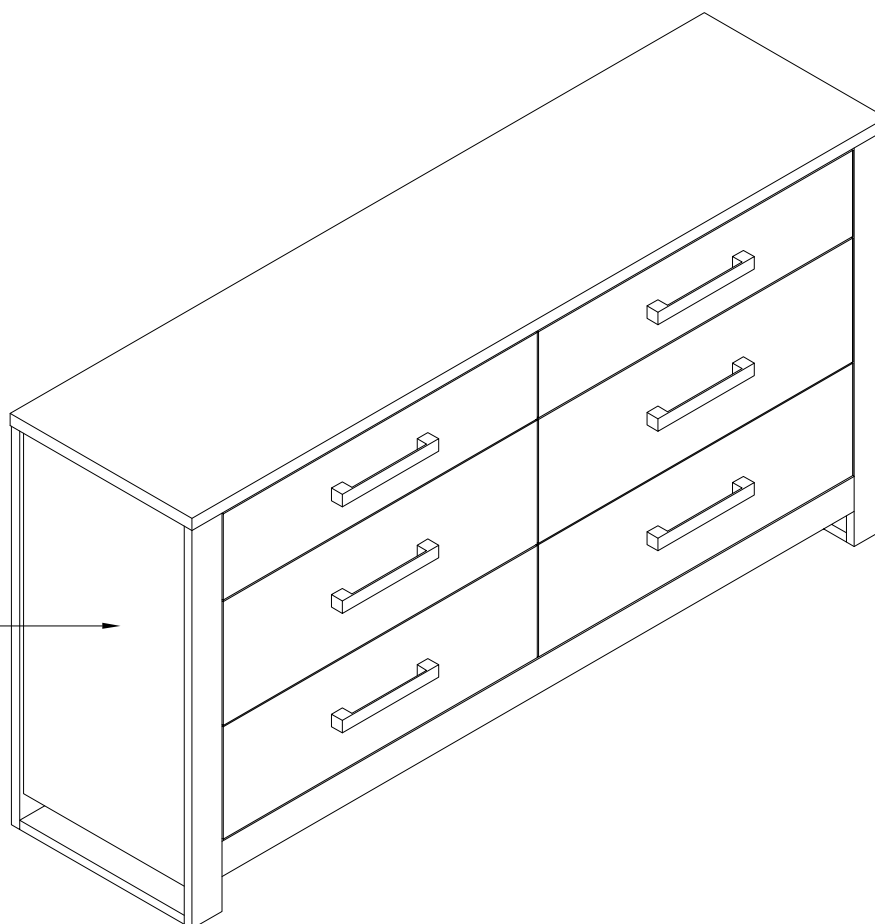

**ROOMS
TO GO**

NAJA ASSEMBLY INSTRUCTIONS

MODEL : 6821 / 6823

DRESSER

6821 / 6823 - 01 - SKU # 32168216 / 32168230

Thank you for purchasing this quality product. Be sure to check all packing material carefully for small parts. Which may have come loose inside the carton during shipment. Identify and count all parts and compare with the hardware list below :

	No.	Picture	Description	Dimension	Qty
Hardware List	①		Anti Tipping Kit		1 Set
	②		Screw Driver (*)		1 Pc
Parts List	No.	Description			Qty
	A	Dresser			1 Pc
(*) The manufacturer does NOT provided Item 2.					

A

PARTS DETAILS

Assembly step

STEP 1

To assemble handle to drawer

TO RE - ASSEMBLE HANDLE FROM INSIDE DRAWER TO OUTSIDE DRAWER

NOTE :