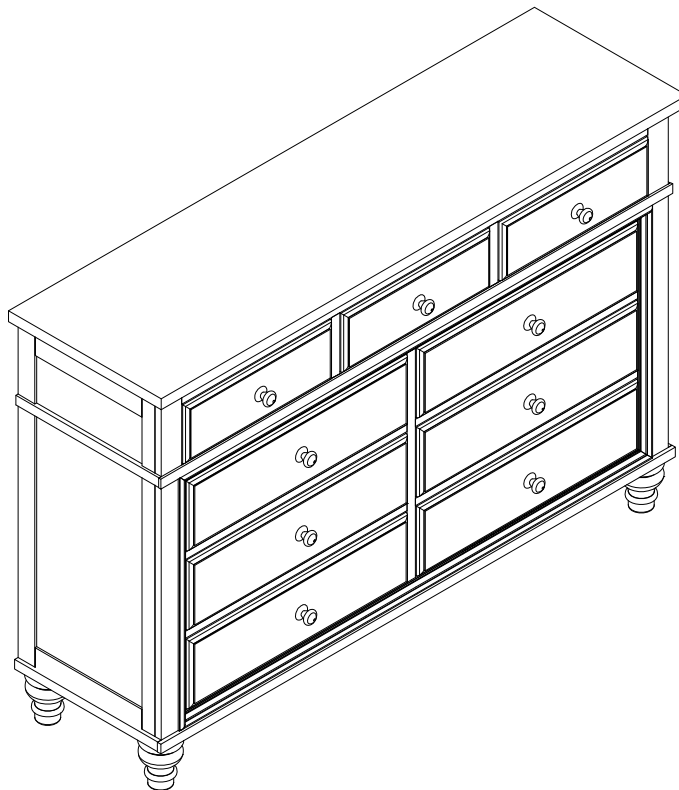

Assembly Instruction

HOUS 7054-03 Dresser
HOUS 7055-03 Dresser

SKU#32170540
SKU#32170552

WARNING: To avoid alignment issue, please don't tighten the screws unless all legs are adjusted at the same level.

HARDWARE LIST / LISTE DE QUINCAILLERIE		QTY' / QTÉ
A	 Furniture tipping restraint & Anti-basculement de meubles	1

**TOOL REQUIRED (NOT PROVIDED):
PHILLIPS SCREW DRIVER**

PART LIST / LISTE DE PIÈCES			QTY' / QTÉ
1	LOWER CABINET & ARMOIRE INFÉRIEURE		1
2	LEG & JAMBE		4
3	LEG BETWEEN & JAMBE ENTRE		1