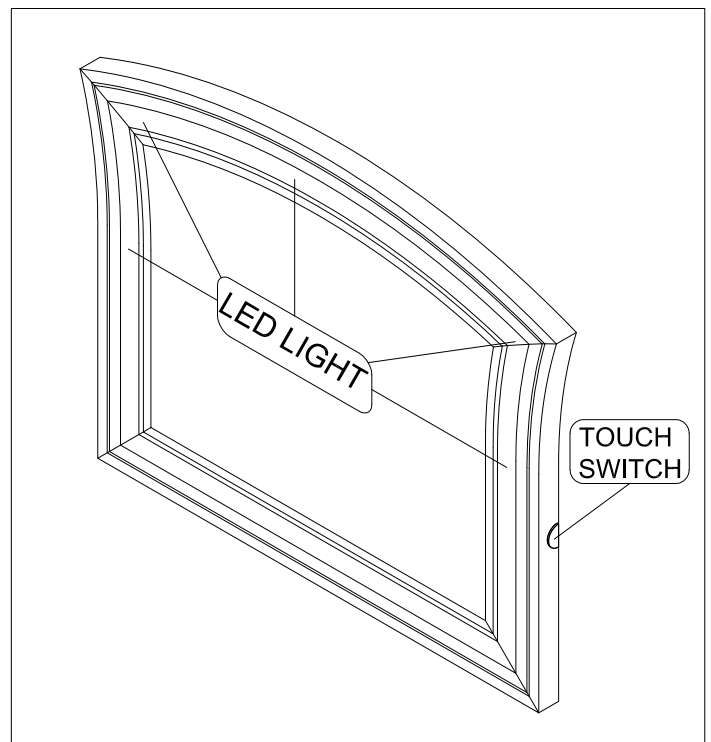

ASSEMBLY INSTRUCTION

JSFC

7261 - 1 DRESSER

SKU 32172619

7261 - 2A MIRROR

32272611

Thank you for purchasing this quality product. Be sure to check all packing materials carefully for small parts which may have come loose inside the carton during shipment. Identify and count all parts and compare with the parts list below.

	NO.	Picture	Description	Dimension	Q'TY
HARDWARE LIST	1		Flat Washer	Ø1/4"*19*1.5mm	8 pcs
			Spring Washer	Ø1/4"*12*1.5mm	8 pcs
			Bolt	Ø1/4"*18*38mm	8 pcs
	2		Allen Key	60*22*4mm	1 pc

	NO.	Description	Q'TY	
COMPONENT LIST	A	Dresser	1 pc	
	B	Mirror	1 pc	
	C	Wooden Support	2 pcs	

Hardware pack locations
7261-2A MIRROR, SKU#32272611

PARTS DETAILS

This product is manufactured by **JSFC** for **ROOMS TO GO®**