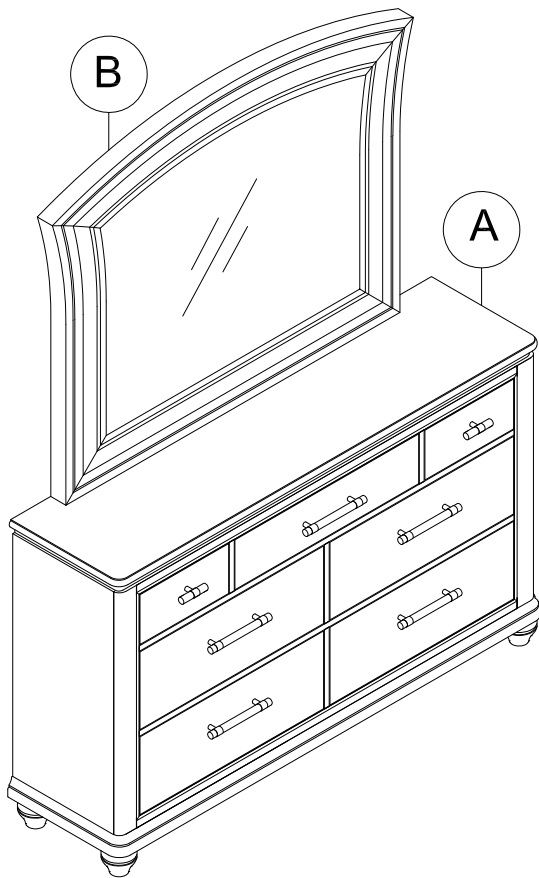

# ASSEMBLY INSTRUCTION

**JSFC**

7261 - 1 DRESSER

SKU 32172619

7261 - 2A MIRROR

32272611

Thank you for purchasing this quality product. Be sure to check all packing materials carefully for small parts which may have come loose inside the carton during shipment. Identify and count all parts and compare with the parts list below.

|               | NO. | Picture   | Description   | Dimension      | Q'TY  |
|---------------|-----|---|---------------|----------------|-------|
| HARDWARE LIST | 1   |  | Flat Washer   | Ø1/4"*19*1.5mm | 8 pcs |
|               |     |   | Spring Washer | Ø1/4"*12*1.5mm | 8 pcs |
|               |     |   | Bolt          | Ø1/4"*18*38mm  | 8 pcs |
|               | 2   |  | Allen Key     | 60*22*4mm      | 1 pc  |

|                | NO. | Description    | Q'TY  |
|----------------|-----|----------------|-------|
| COMPONENT LIST | A   | Dresser        | 1 pc  |
|                | B   | Mirror         | 1 pc  |
|                | C   | Wooden Support | 2 pcs |
|                |     |                |       |