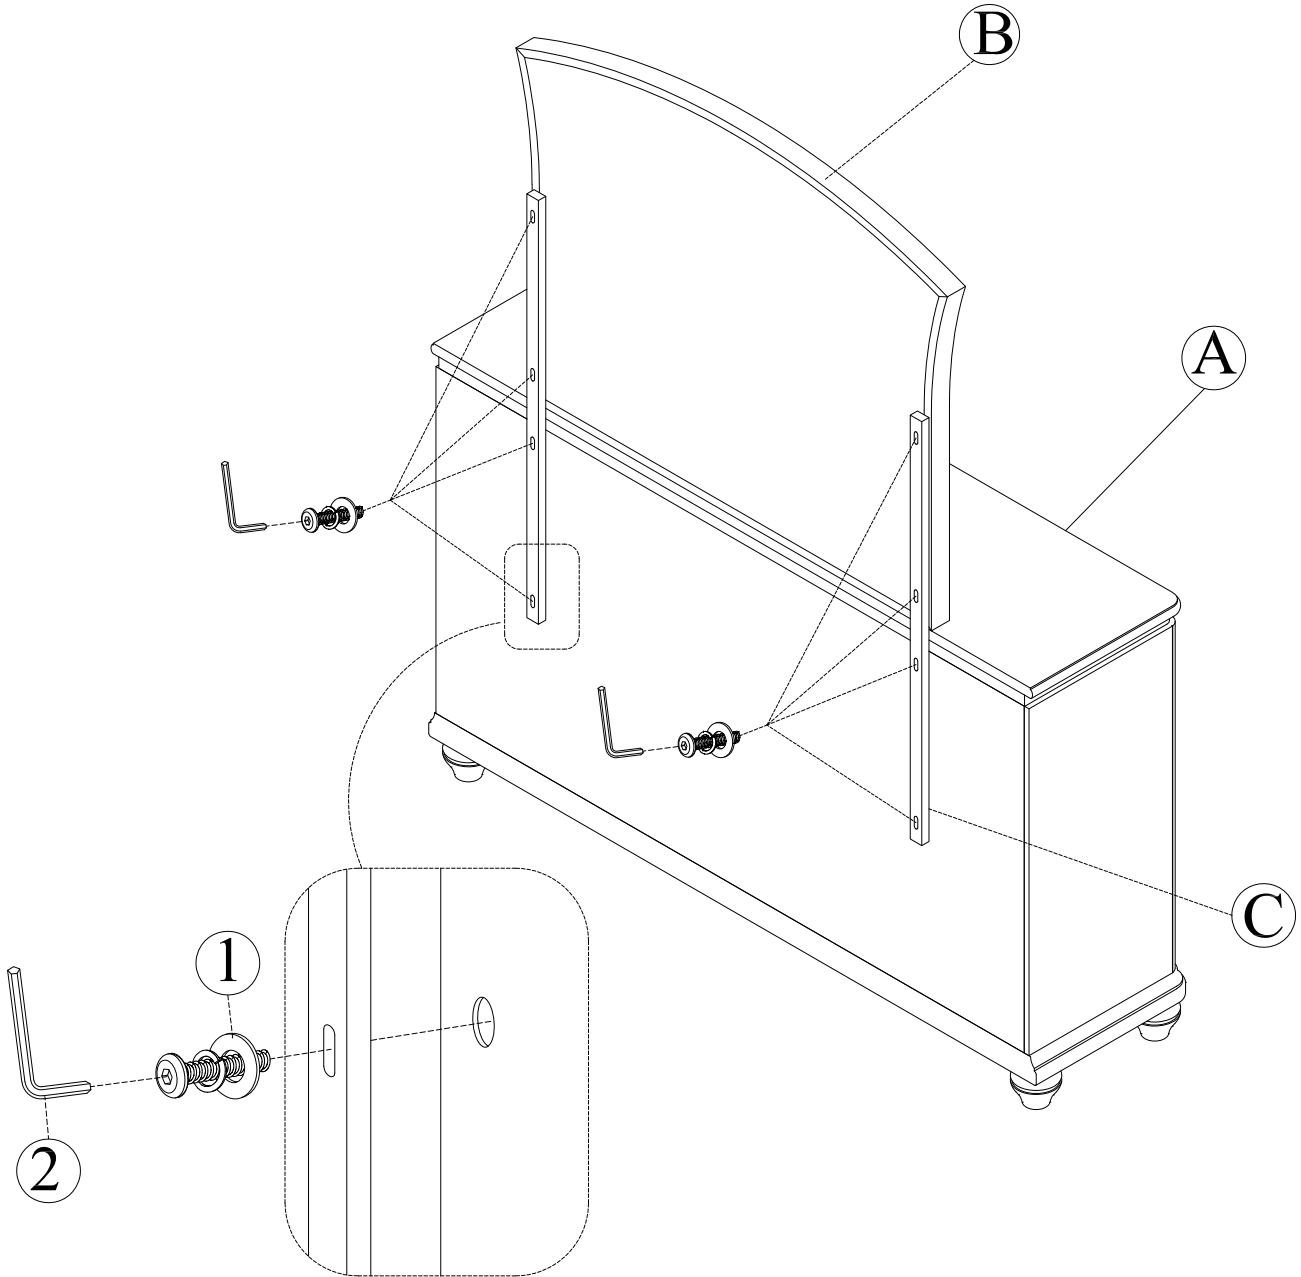

# ASSEMBLY INSTRUCTION

**JSFC**

7261 - 1 DRESSER

SKU 32172619

7261 - 2A MIRROR

32272611

Thank you for purchasing this quality product. Be sure to check all packing materials carefully for small parts which may have come loose inside the carton during shipment. Identify and count all parts and compare with the parts list below.

|               | NO. | Picture   | Description   | Dimension      | Q'TY  |
|---------------|-----|---|---------------|----------------|-------|
| HARDWARE LIST | 1   |  | Flat Washer   | Ø1/4"*19*1.5mm | 8 pcs |
|               |     |   | Spring Washer | Ø1/4"*12*1.5mm | 8 pcs |
|               |     |   | Bolt          | Ø1/4"*18*38mm  | 8 pcs |
|               | 2   |  | Allen Key     | 60*22*4mm      | 1 pc  |

# ASSEMBLY INSTRUCTION

**JSFC**

7261 - 1 DRESSER

7261 - 2A MIRROR

SKU 32172619

32272611

## ASSEMBLY STEP

STEP 1 Assemble Mirror to the Dresser.

This product is manufactured by **JSFC** for **ROOMS TO GO** ▶