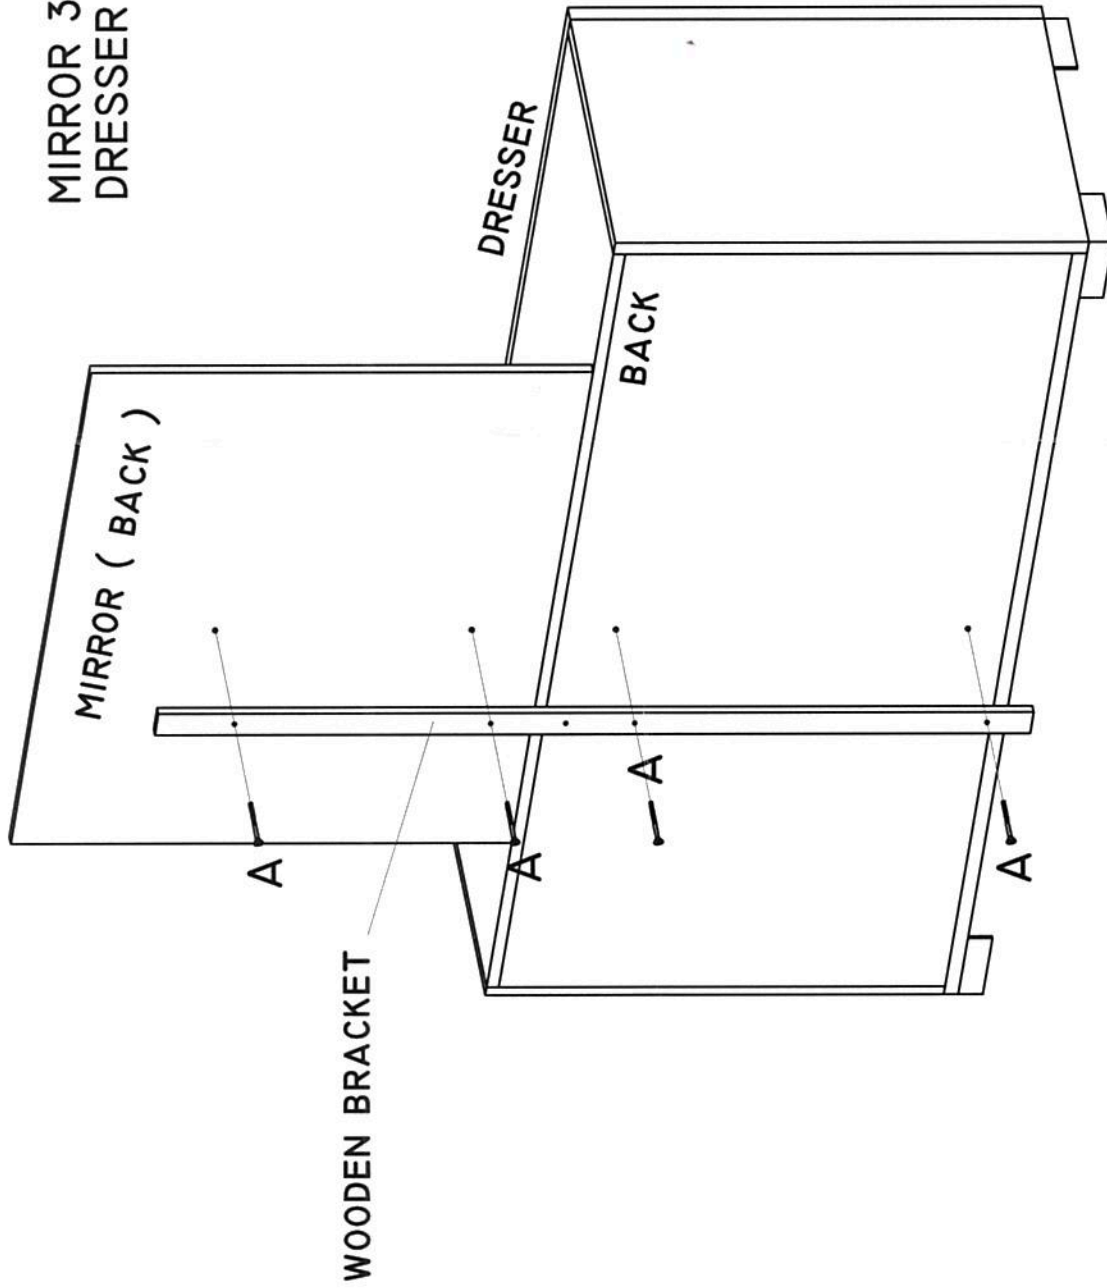

SCREW

4 PC

MIRROR 32228668
DRESSER 32128666

GRAY DRESSER - MIRROR

ISIG
2866

INSTRUCTIONS HOW TO INSTALL THE MIRROR ON THE DRESSER