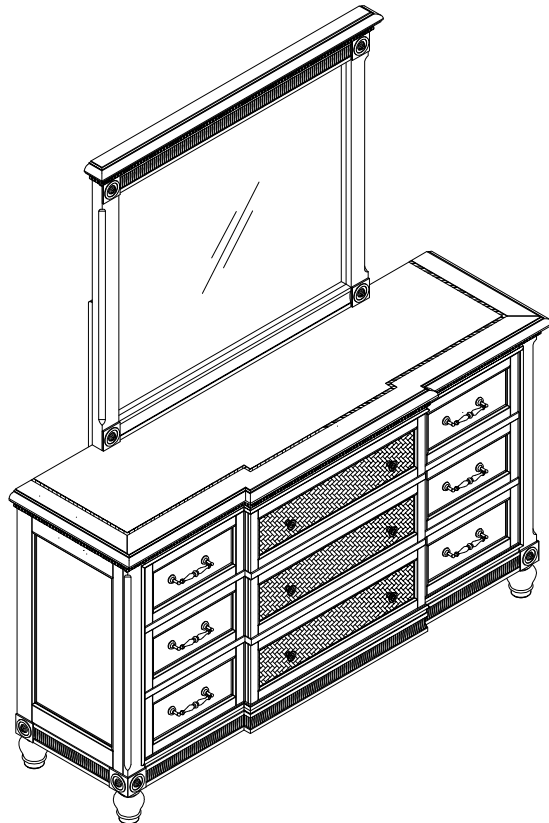

STEP

ASSEMBLY COMPLETE