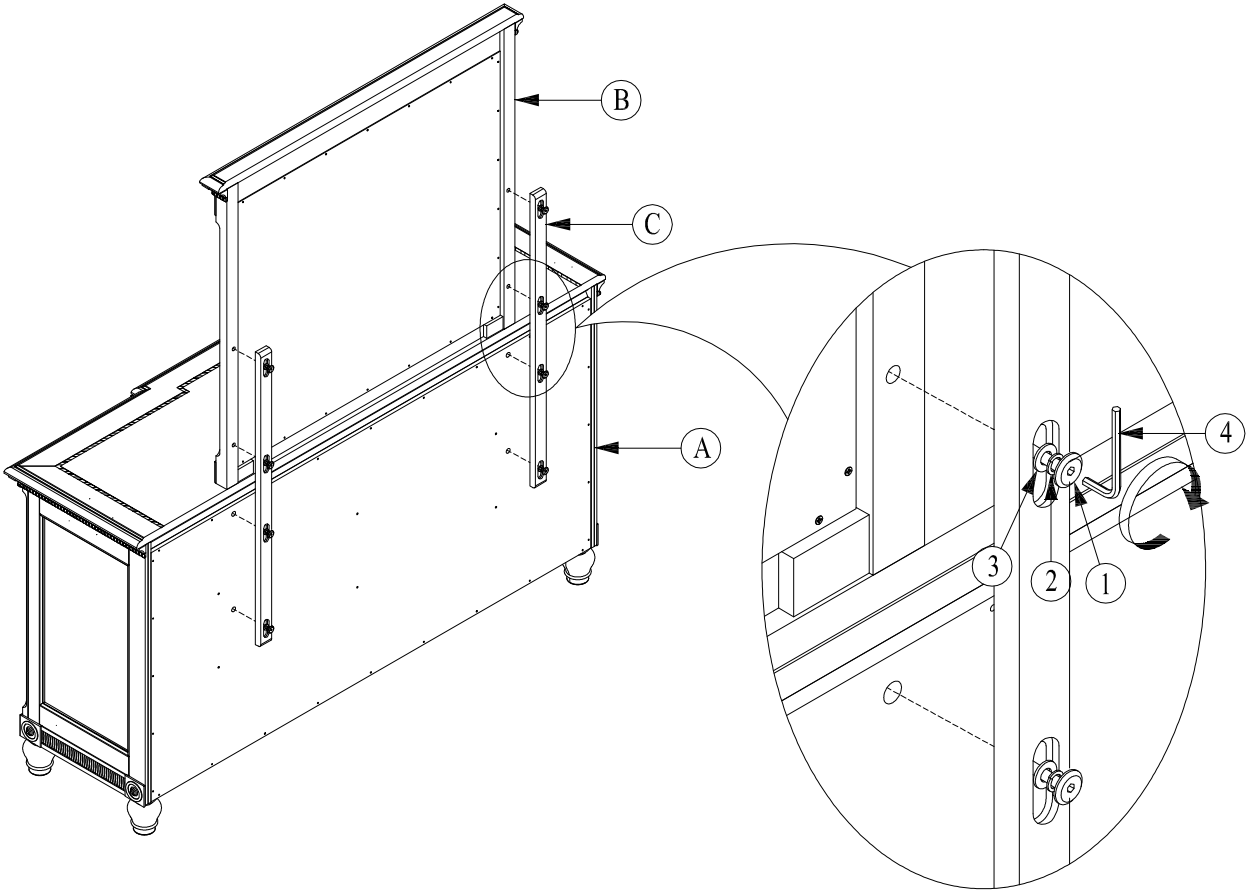

STEP

ASSEMBLY COMPLETE