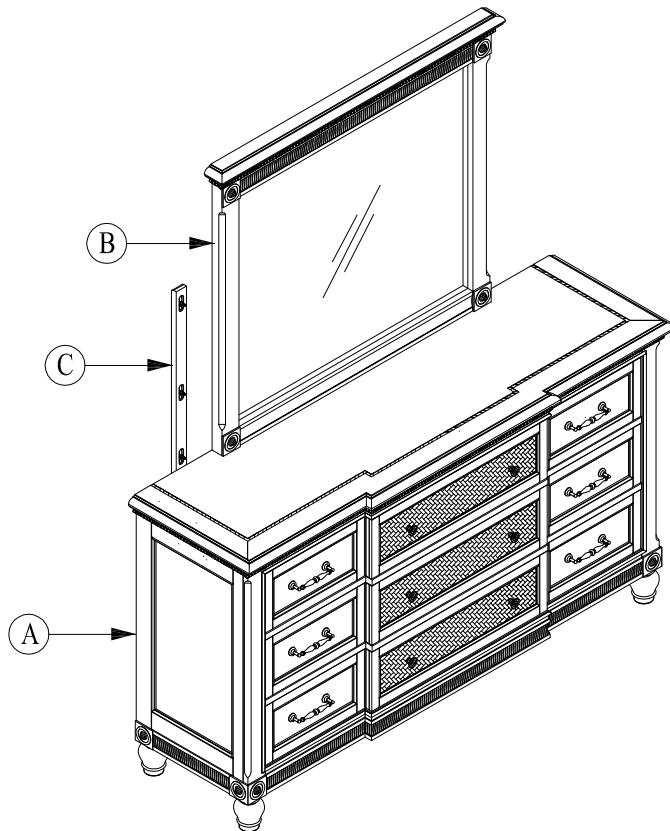

ALAM 7890-1 : DRESSER # SKU 32178902
ALAM 7890-2 : MIRROR # SKU 32278904

Thank you for purchasing this quality product. Be sure to check all packing material carefully for small parts, which may have come loose inside the carton during shipment. Identify and count all parts and compare with the Hardware List below.

Part List	No.	Description	Qty
	A	Dresser	1 Pc
	B	Mirror	1 Pc
	C	Mirror Supports	2 Pcs

Hardware List	No.	Picture	Description	Dimension	Qty
	1		Bolt w/stoppers	5/16" x 18 x 1 3/8"	8 Pcs
	2		Lock Washers	5/16"	8 Pcs
	3		Flat Washers	Ø8 x Ø20 x 1 mm	8 Pcs
	4		Allen Key	5 x 70 mm	1 Pc

PART DETAIL

Note : Bolt + Lock Washer + Flat Washer already pre assembly at factory