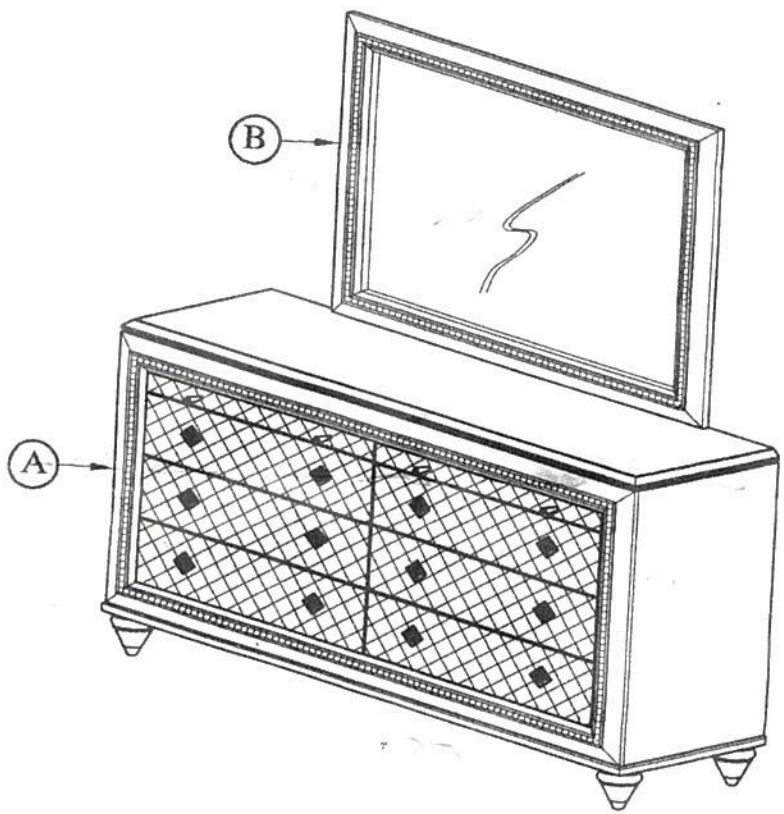

CRWN 7945-1  
 DRESSER SKU # 32179459  
 CRWN 7945-11  
 MIRROR SKU # 32279451

Thank you for purchasing this quality product. Be sure to check all packing material carefully for small parts which may have come loose inside the carton during shipment. Identify and count all parts and compare with the Hardware List below.

Hardware List	No	Picture	Discription	Dimension	Qty
	1		Allen Wrench	4 x 58mm	1
2		JCBC Bolt (M6)	6 x P1.0 x 35mm	8	
Part List	No	Picture	Discription		Qty
	A		Dresser		1
	B		Mirror		1
	C		Mirror Support		2

Place (B) Mirror on the top of (A) Dresser as arrow shown. Align Mirror to the center of Dresser and tighten (2) JCBC 35mm with (1) Allen Wrench.