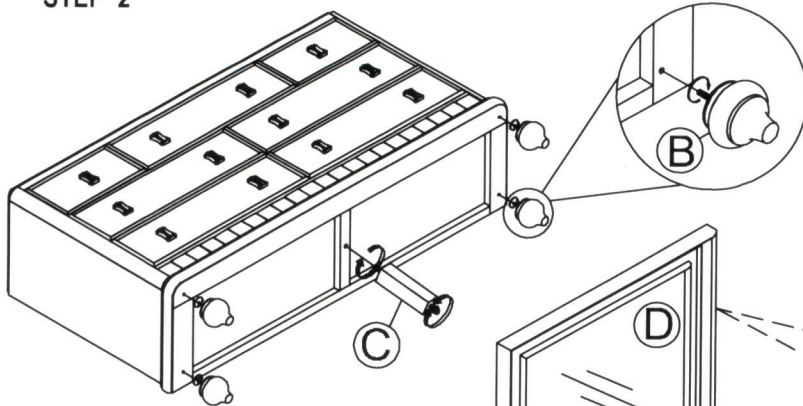

ASSEMBLY INSTRUCTION

32189703 8970 DRESSER
32289705 8970 MIRROR

Thank you for purchasing this quality product. Be sure to check all packing material carefully for small Hardware which may have come loose inside the carton during shipment. Identity and count all hardware and compare with the hardware list below.

PARTS LIST:

NO.	Description	Sketch	Quantity
A	Dresser		1PC
B	Foot		4PCS
C	Center legs		1PC
D	Mirror		1PC
E	Mirror Support		2PCS

HARDWARE LIST:

NO.	Description	Sketch	Quantity
1	Allen bolt 1/4 "X35mm		8PCS
2	Flat washer 1/4 "X19x1.5mm		8PCS
3	Spring washer 1/4 "		8PCS
4	Allen key 4mm.		1PC
5	Anti tipping kits		1SET

STEP 1

STEP 2

STEP 4

STEP 3

MADE IN VIETNAM