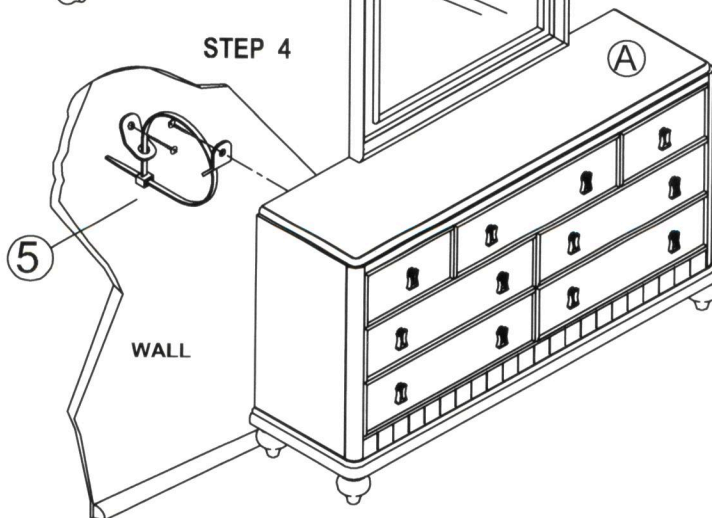

ASSEMBLY INSTRUCTION

32189703 8970 DRESSER
32289705 8970 MIRROR

Thank you for purchasing this quality product. Be sure to check all packing material carefully for small Hardware which may have come loose inside the carton during shipment. Identity and count all hardware and compare with the hardware list below.

PARTS LIST:

NO.	Description	Sketch	Quantity
A	Dresser		1PC
B	Foot		4PCS
C	Center legs		1PC
D	Mirror		1PC
E	Mirror Support		2PCS

HARDWARE LIST:

NO.	Description	Sketch	Quantity
1	Allen bolt 1/4 "X35mm		8PCS
2	Flat washer 1/4 "X19x1.5mm		8PCS
3	Spring washer 1/4 "		8PCS
4	Allen key 4mm.		1PC
5	Anti tipping kits		1SET

STEP 1

STEP 2

STEP 4

STEP 3

MADE IN VIETNAM