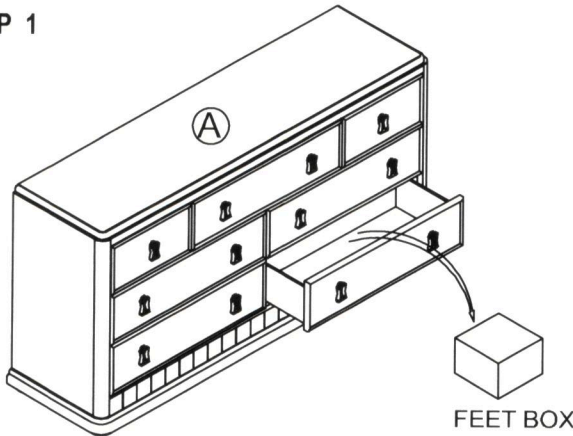

ASSEMBLY INSTRUCTION

32189703 8970 DRESSER
32289705 8970 MIRROR

Thank you for purchasing this quality product. Be sure to check all packing material carefully for small Hardware which may have come loose inside the carton during shipment. Identity and count all hardware and compare with the hardware list below.

PARTS LIST:

NO.	Description	Sketch	Quantity
A	Dresser		1PC
B	Foot		4PCS
C	Center legs		1PC
D	Mirror		1PC
E	Mirror Support		2PCS

HARDWARE LIST:

NO.	Description	Sketch	Quantity
1	Allen bolt 1/4 "X35mm		8PCS
2	Flat washer 1/4 "X19x1.5mm		8PCS
3	Spring washer 1/4 "		8PCS
4	Allen key 4mm.		1PC
5	Anti tipping kits		1SET

STEP 1