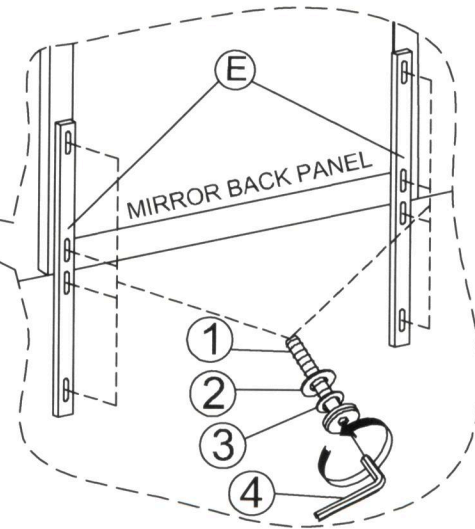

ASSEMBLY INSTRUCTION

32189703 8970 DRESSER
32289705 8970 MIRROR

Thank you for purchasing this quality product. Be sure to check all packing material carefully for small Hardware which may have come loose inside the carton during shipment. Identity and count all hardware and compare with the hardware list below.

PARTS LIST:

NO.	Description	Sketch	Quantity
A	Dresser		1PC
B	Foot		4PCS
C	Center legs		1PC
D	Mirror		1PC
E	Mirror Support		2PCS

HARDWARE LIST:

NO.	Description	Sketch	Quantity
1	Allen bolt 1/4 "X35mm		8PCS
2	Flat washer 1/4 "X19x1.5mm		8PCS
3	Spring washer 1/4 "		8PCS
4	Allen key 4mm.		1PC
5	Anti tipping kits		1SET

STEP 1

STEP 2

STEP 4

STEP 3

MADE IN VIETNAM