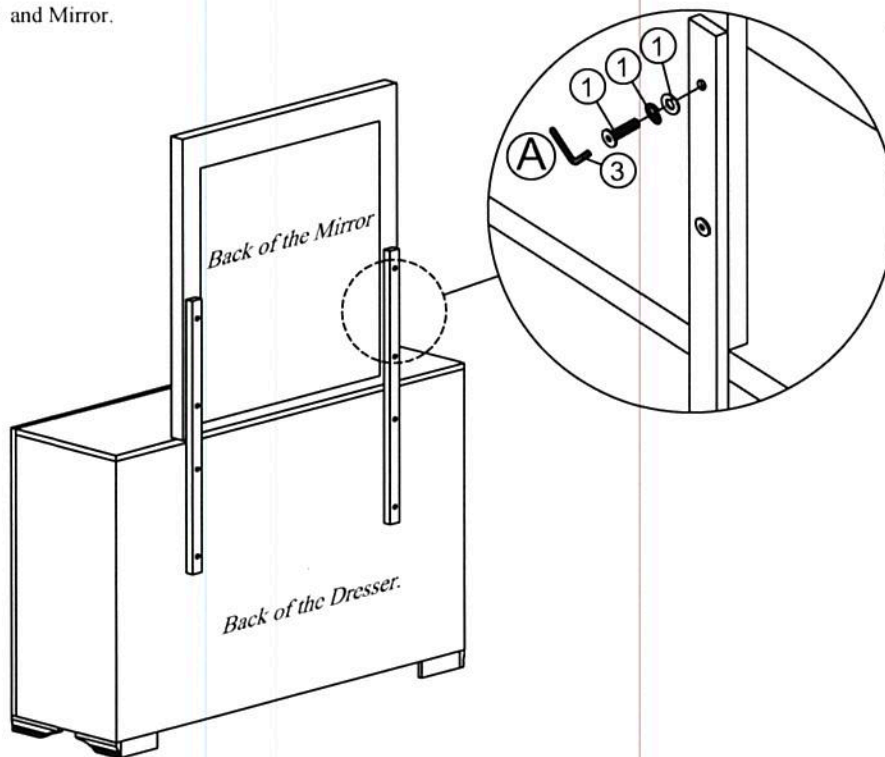

STEP 2

Fasten the Mirror Support Rails and Mirror.

ASSEMBLY TIPS:

1. Remove hardware from box and sort by size.
2. Please check to see that all hardware and parts are present prior start of assembly.
3. Please follow attached instructions in the same sequence as numbered to assure fast and easy assembly.

▲ WARNING!

1. Don't attempt to repair or modify parts that are broken or defective. Please contact the store immediately.
2. This product is for home use only and not intended for commercial establishments.