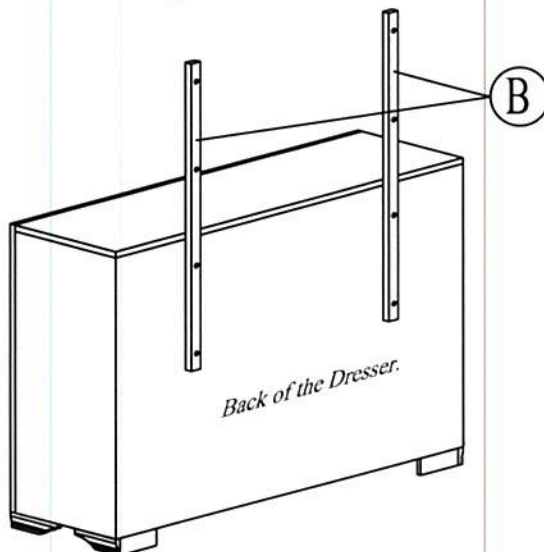

Assembly Step

STEP 1

Align Mirror Support Rail to the Dresser. Fasten the Support Rails.