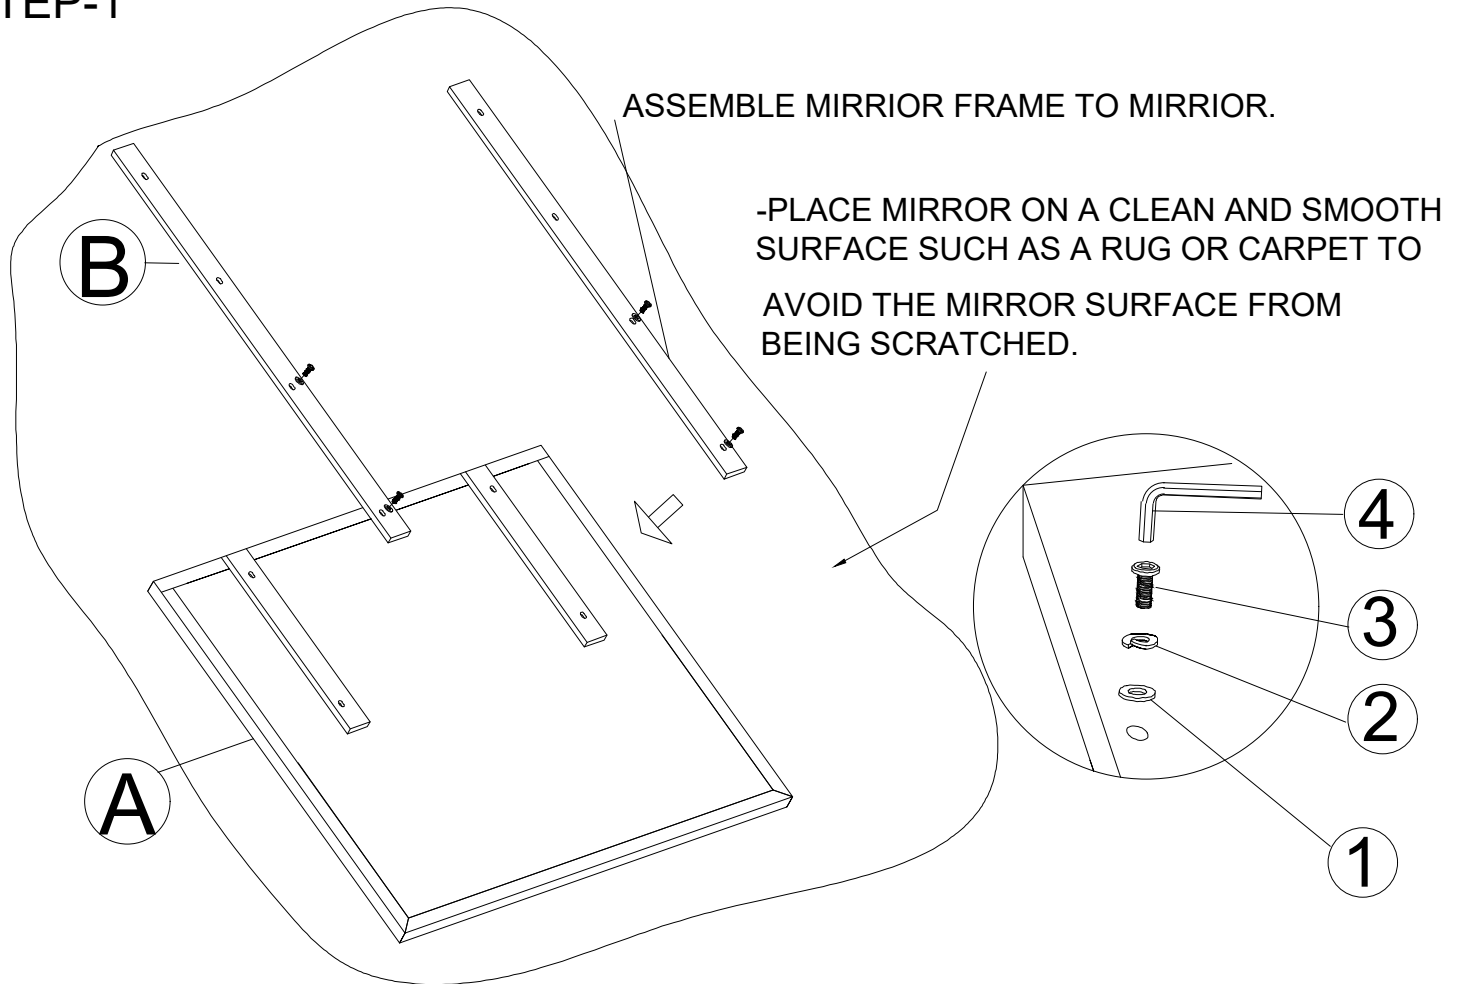

STEP-1

STEP-2