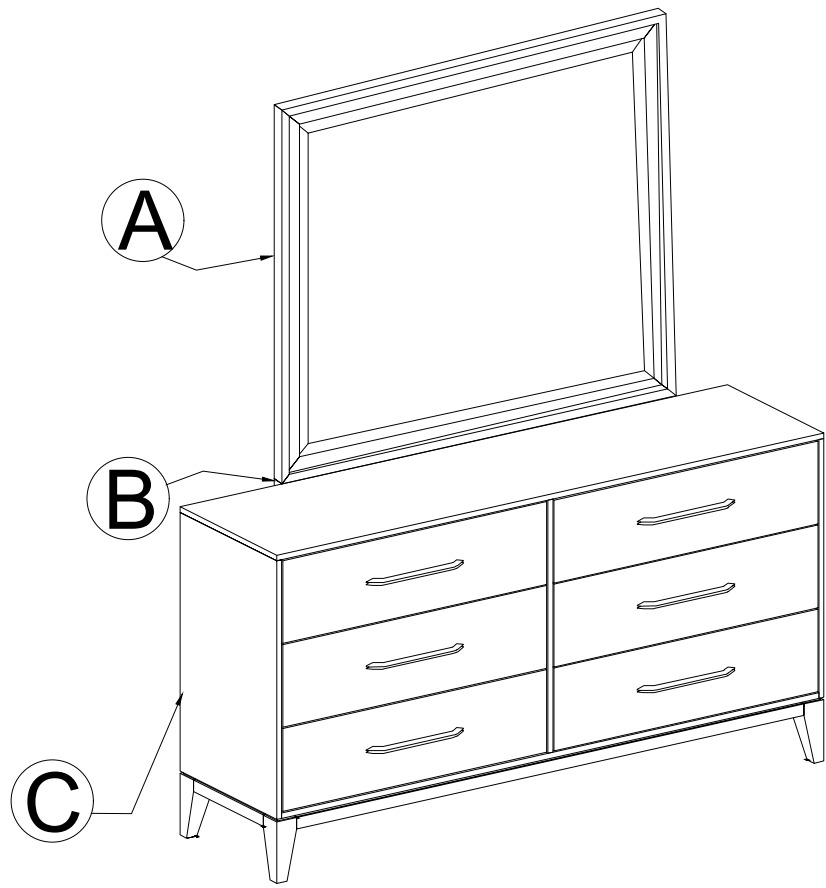

ASSEMBLY INSTRUCTION

GBHS

1708-2 - MIRROR

SKU# 32217285

THANK YOU FOR PURCHASING THIS QUALITY PRODUCT. BE SURE TO CHECK ALL PACKING MATERIAL CAREFULLY FOR SMALL PARTS. WHICH MAY HAVE COME LOOSE INSIDE THE CARTON DURING SHIPMENT. IDENTIFY AND COUNT ALL PARTS AND COMPARE WITH THE HARDWARE LIST BELOW.

HARDWARE LIST	NO	PICTURE	DESCRIPTION	DIMENSION	QTY.
	1		WASHER	20 x 8mm	8 PCS
	2		SPRING WASHER	20 x 8mm	8 PCS
	3		ALLEN BOLT	8 x 30mm (Thread count - 23)	8 PCS
	4		ALLEN KEY	5mm	1 PC

PARTS LIST	NO	DESCRIPTION	QTY.
	A	MIRRIOR FRAME	1 PCS
	B	MIRRIOR SUPPORT	2 PCS
	C	DRESSER	1 PCS

NOTES