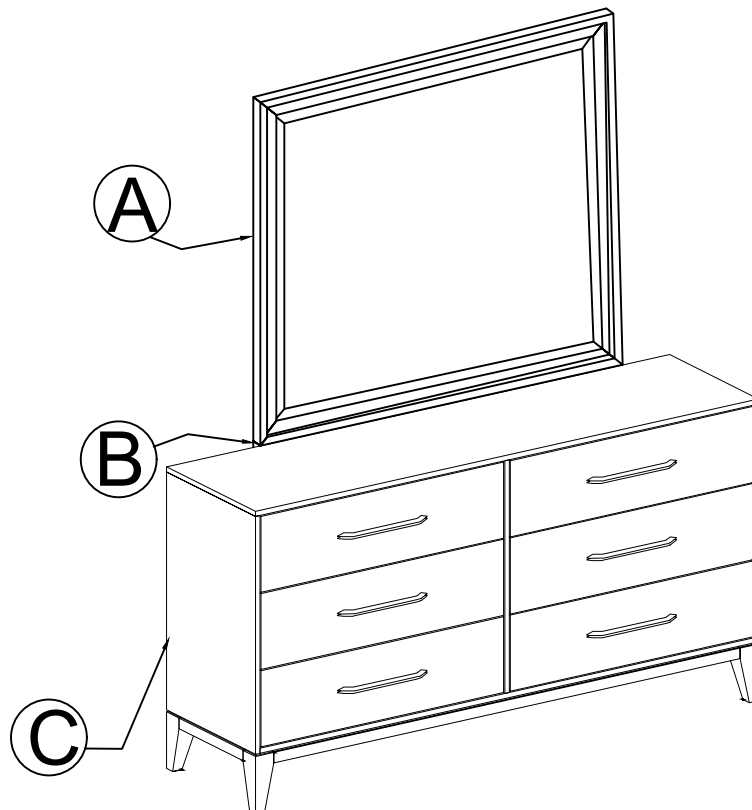

ASSEMBLY INSTRUCTION

GBHS

1708-2 - MIRROR

SKU# 32217083

THANK YOU FOR PURCHASING THIS QUALITY PRODUCT. BE SURE TO CHECK ALL PACKING MATERIAL CAREFULLY FOR SMALL PARTS. WHICH MAY HAVE COME LOOSE INSIDE THE CARTON DURING SHIPMENT. IDENTIFY AND COUNT ALL PARTS AND COMPARE WITH THE HARDWARE LIST BELOW.

HARDWARE LIST	NO	PICTURE	DESCRIPTION	DIMENSION	QTY.
	1		WASHER	6 x 8mm	8 PCS
	2		ALLEN BOLT	6 x 25mm (Thread count - 23)	8 PCS
	3		ALLEN KEY		1 PC

PARTS LIST	NO	DESCRIPTION	QTY.
	A	MIRRIOR FRAME	1 PCS
	B	MIRRIOR SUPPORT	2 PCS
	C	DRESSER	1 PCS

NOTES