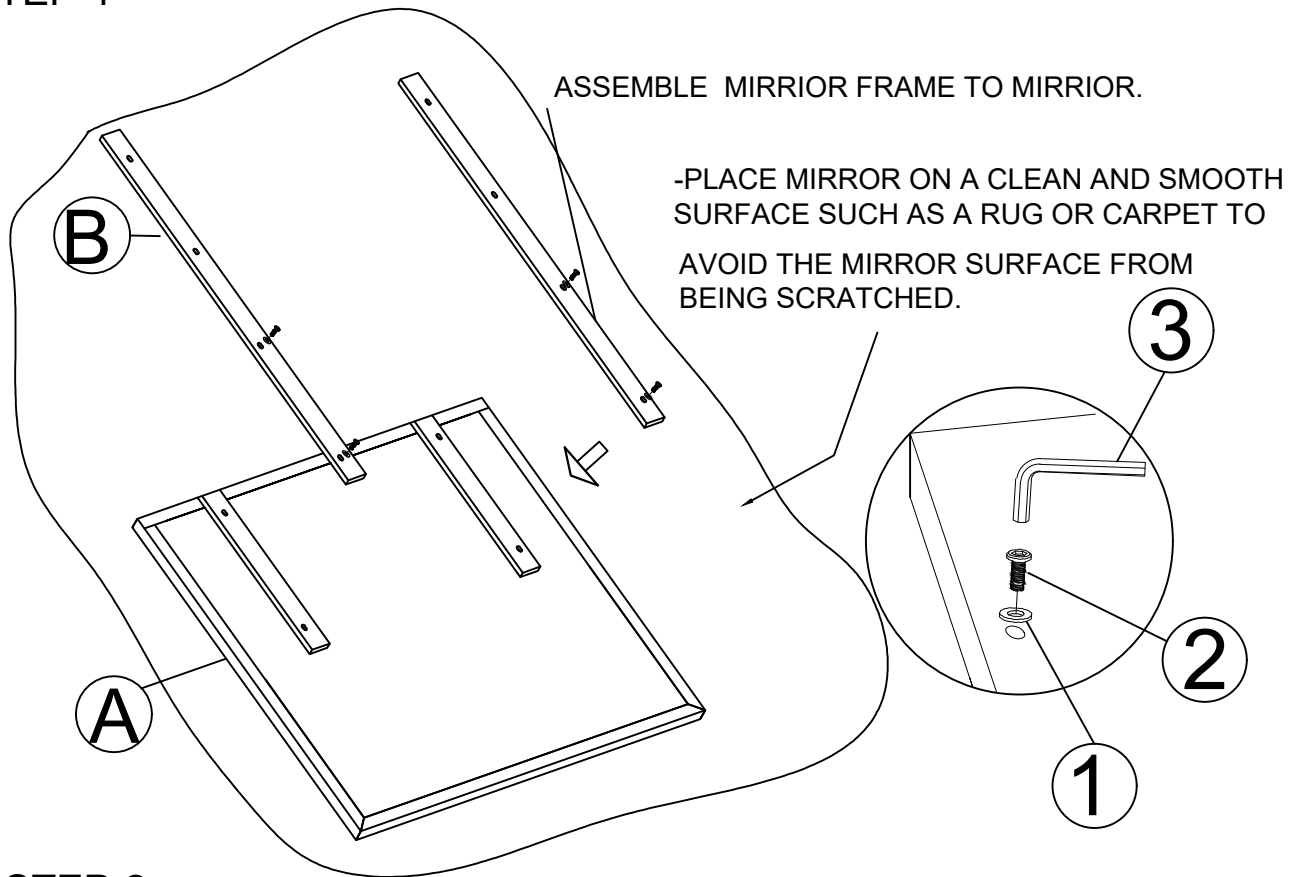

STEP-1

STEP-2