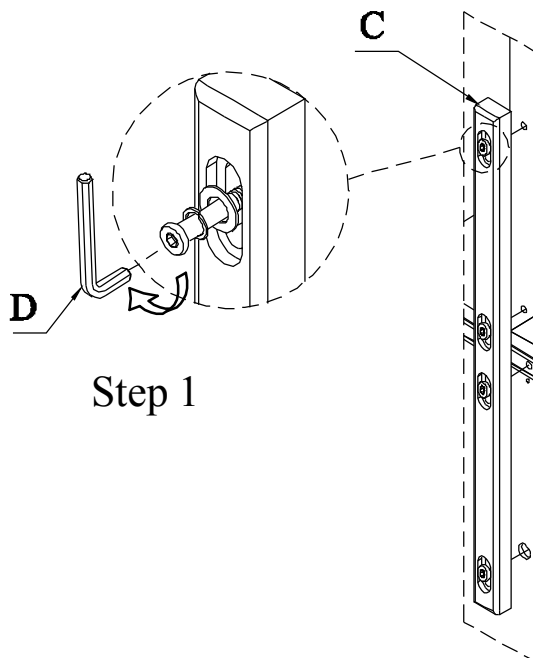

Code	PART LIST:		
A	Dresser		1PC
B	Mirror		1PC
C	Mirror Support		2PCS

Code	HARDWARE LIST		
D	Allen Key 4mm		1PC
E	Anti- Tipping		1SET

TOOLS REQUIRED (NOT PROVIDED)	
Description	Sketch
Phillips Screwdriver	

Hardware Pack Location(s):

1986-2/1990-2 MIRROR , SKU# 32219861/32219900

KIZR: 1986-1N/1990-1N DRESSER

SKU# 33119860/33119909

KIZR: 1986-2/1990-2 MIRROR

SKU# 32219861/32219900

*** Caution: Please read all instructions carefully before starting the assembly process. These parts are cumbersome and heavy Therefore, two people are recommended in order to prevent personal injury and ensure the parts are not damaged during the assembly