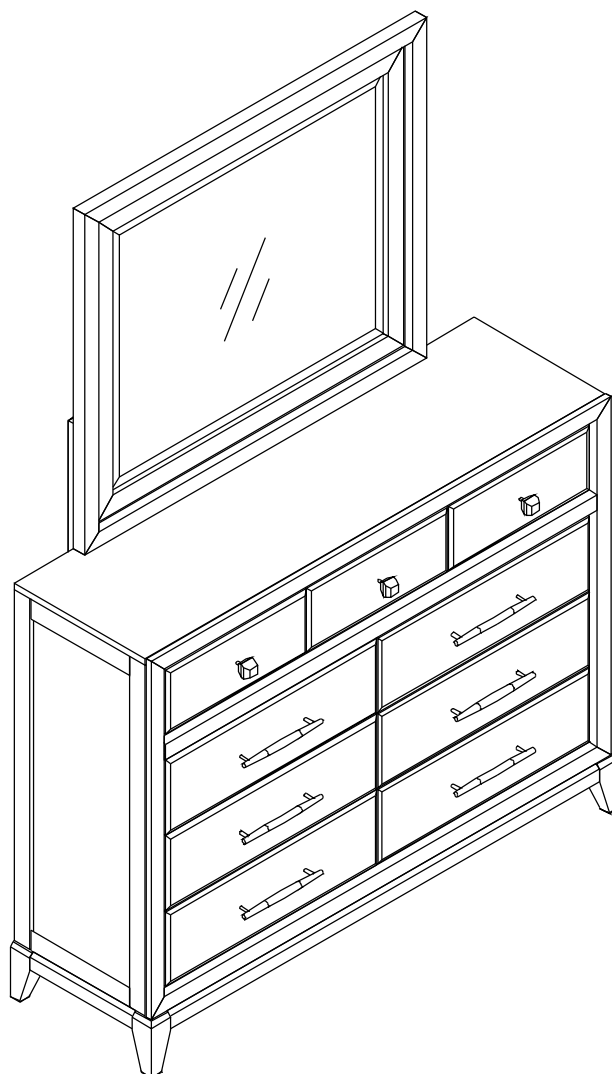

KIZR: 1986-1N/1990-1N DRESSER

SKU# 33119860/33119909

KIZR: 1986-2/1990-2 MIRROR

SKU# 32219861/32219900

*** Caution: Please read all instructions carefully before starting the assembly process. These parts are cumbersome and heavy Therefore, two people are recommended in order to prevent personal injury and ensure the parts are not damaged during the assembly

Code	PART LIST:		
A	Dresser		1PC
B	Mirror		1PC
C	Mirror Support		2PCS

Code	HARDWARE LIST		
D	Allen Key 4mm		1PC
E	Anti- Tipping		1SET

TOOLS REQUIRED (NOT PROVIDED)	
Description	Sketch
Phillips Screwdriver	