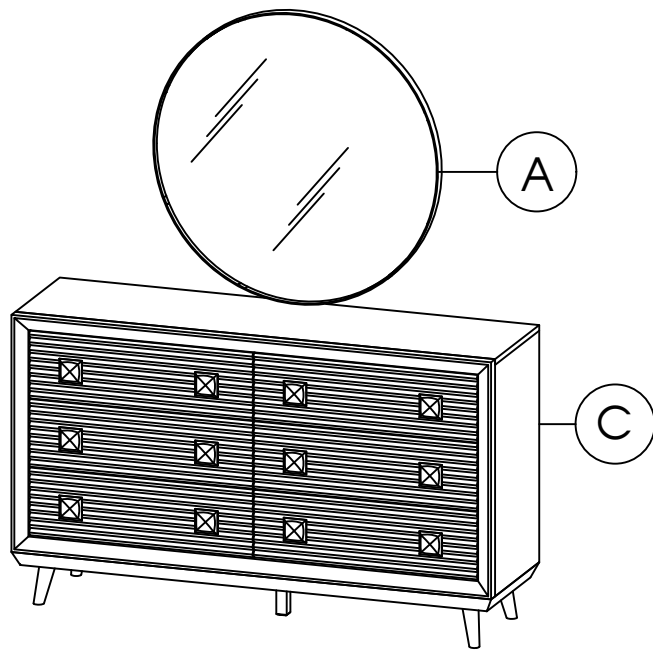

# ASSEMBLY INSTRUCTION

RHHL  
RHHL

2095 - 510 CIRCULAR METAL MIRROR  
2095 - 110 DRESSER

SKU 32220953  
SKU 32120951

Thank you for purchasing this quality product. Be sure to check all packing materials carefully for small parts which may have come loose inside the carton during shipment. Identify and count all parts and compare with the parts list below.

HARDWARE LIST	NO.	Picture	Description	Dimension	Q'TY
	1		Flat Washer	1/4" x 16mm x 2mm	8 pcs
			Spring Washer	1/4" x 1.1mm	8 pcs
			Bolt	1/4" x 20 x 1-3/16"	8 pcs
2		Allen Key	4 x 2-3/8"	1 pc	

COMPONENT LIST	NO.	Description	Q'TY
	A	Mirror	1 pc
	B	Support bar	1 pc
	C	Dresser	1 pc

## Backside