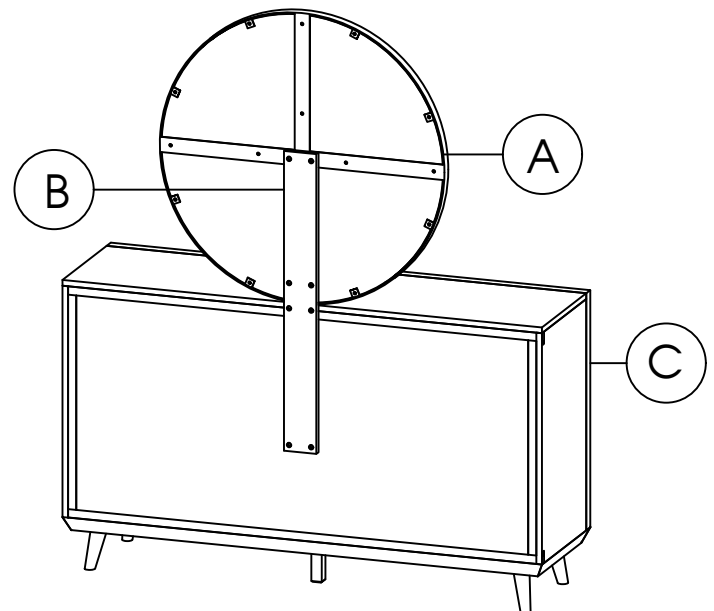

# ASSEMBLY INSTRUCTION

RHHL  
RHHL

2095 - 510 CIRCULAR METAL MIRROR  
2095 - 110 DRESSER

SKU 32220953  
SKU 32120951

Thank you for purchasing this quality product. Be sure to check all packing materials carefully for small parts which may have come loose inside the carton during shipment. Identify and count all parts and compare with the parts list below.

HARDWARE LIST	NO.	Picture	Description	Dimension	Q'TY
	1		Flat Washer	1/4" x 16mm x 2mm	8 pcs
			Spring Washer	1/4" x 1.1mm	8 pcs
			Bolt	1/4" x 20 x 1-3/16"	8 pcs
2		Allen Key	4 x 2-3/8"	1 pc	

COMPONENT LIST	NO.	Description	Q'TY
	A	Mirror	1 pc
	B	Support bar	1 pc
	C	Dresser	1 pc

## Backside