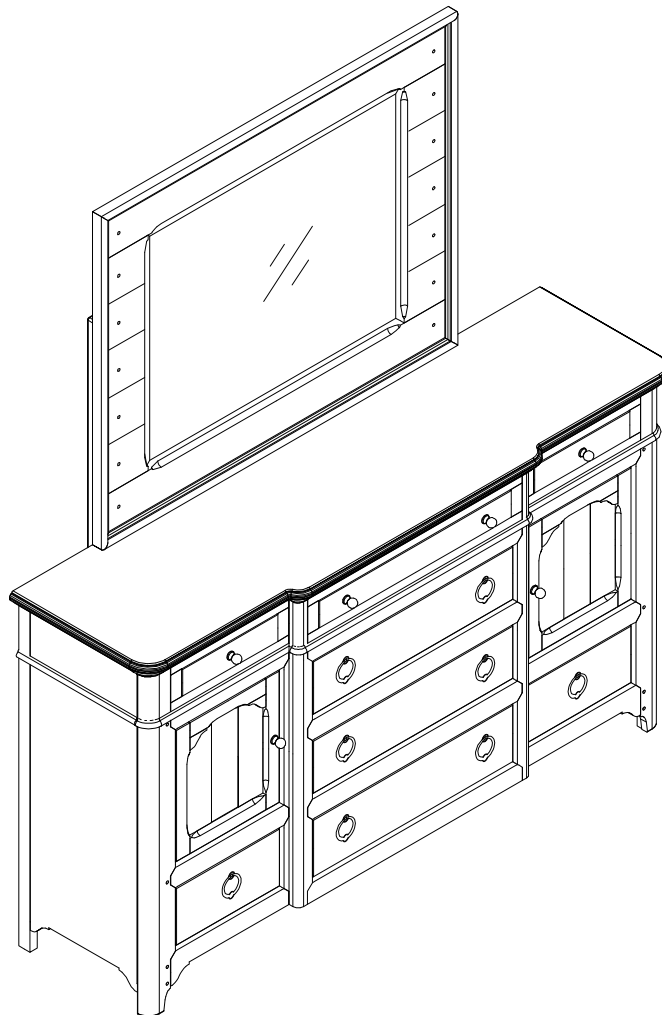

PULA: 135-3041-100 Dresser

SKU# 32130419

PULA: 135-3041-110 Mirror

SKU# 32230411

\*\*\* Caution: Please read all instructions carefully before starting the assembly process. These parts are cumbersome and heavy Therefore, two people are recommended in order to prevent personal injury and ensure the parts are not damaged during the assembly

Code	PART LIST:		
A	Dresser		1PC
B	Mirror		1PC
C	Mirror Support		2PCS

Code	HARDWARE LIST		
D	Allen Bolt Ø1/4"*1-1/2" (Thread Count 20)		8PCS
	Flat Washer Ø1/4"x19x2mm		8PCS
	Lock washer Ø1/4"*Ø12*3mm		8PCS
E	Allen Key 4mm		1PC
F	Anti-Tipping		1SET

## Hardware Pack Location(s):

Mirror, SKU# 32230411

PULA: 135-3041-100 Dresser

SKU# 32130419

PULA: 135-3041-110 Mirror

SKU# 32230411

\*\*\* Caution: Please read all instructions carefully before starting the assembly process. These parts are cumbersome and heavy Therefore, two people are recommended in order to prevent personal injury and ensure the parts are not damaged during the assembly