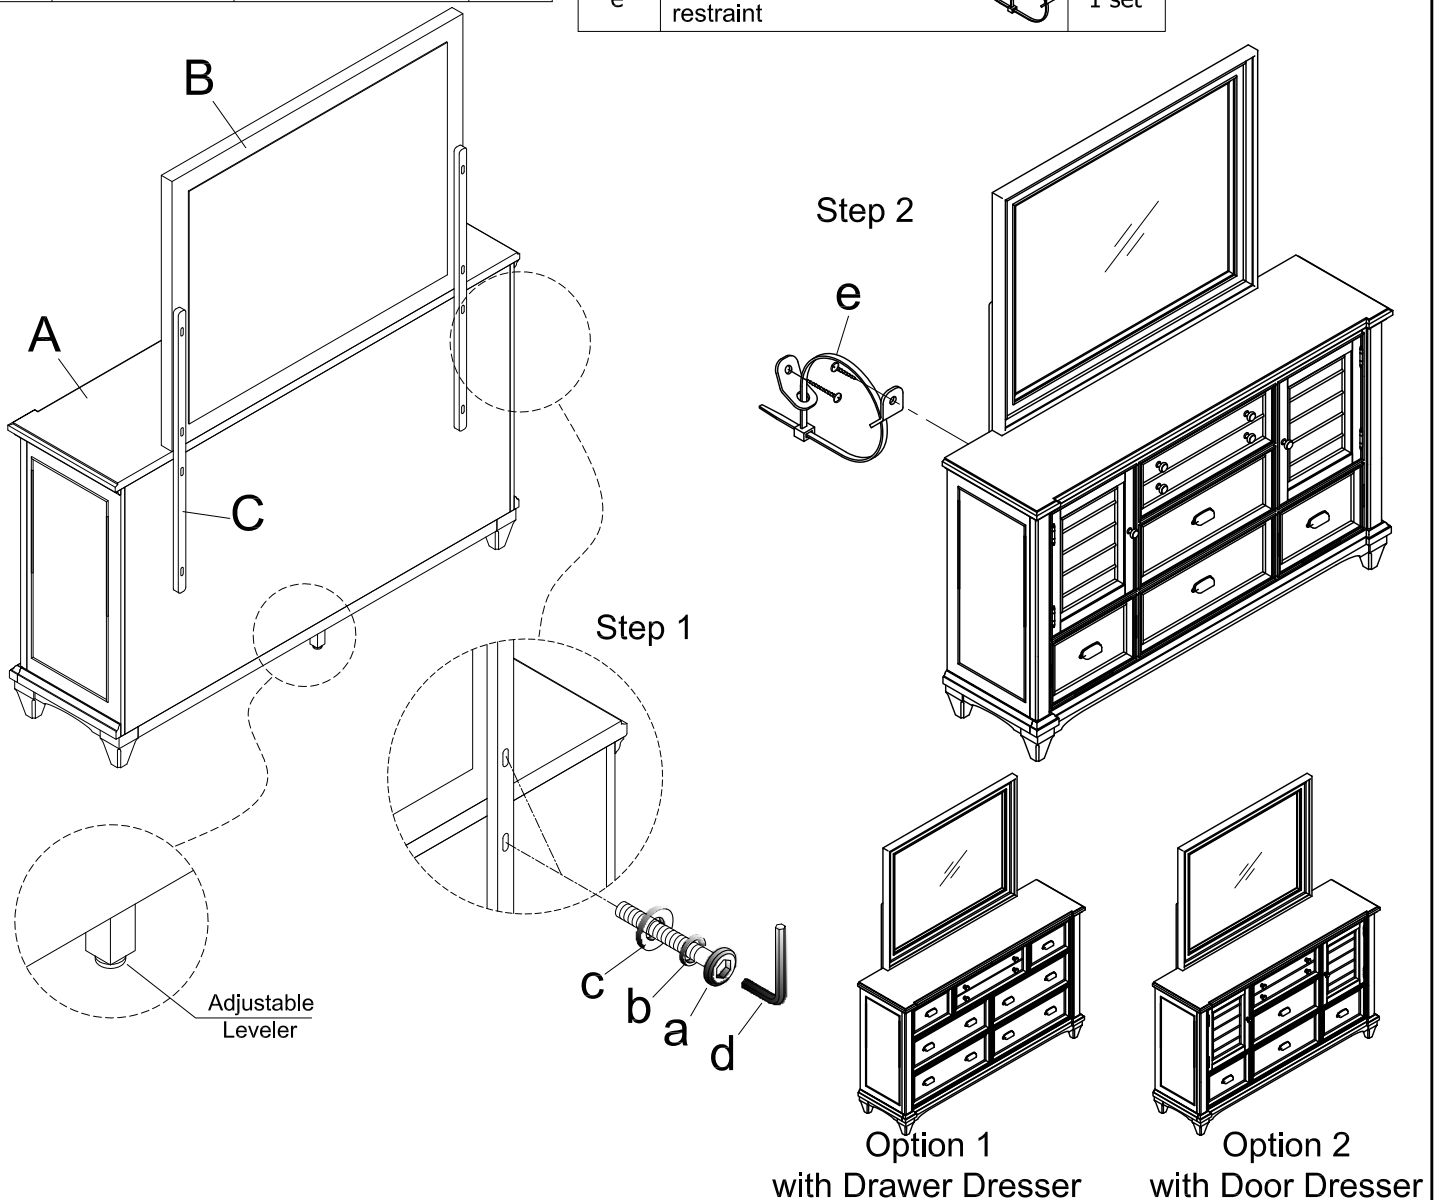

Assembly Instruction

HOUS 3092-04	Mirror	SKU# 32230928
HOUS 3094-04	Mirror	SKU# 32230942
HOUS 3096-04	Mirror	SKU# 32230966
HOUS 3098-04	Mirror	SKU# 32230980

Thank you for purchasing this quality product. Be sure to check all packing materials carefully for small parts which may have come loose inside the carton during shipment. Identify and count all parts and compare with the parts list below.
**Assemble the product on a flat, soft surface such as a carpet or cloth to prevent scratching the finish. Read all instruction and study the drawings carefully before starting the assembly process.

Part list

NO.	SKETCH	DESCRIPTION	Q'TY
A		Dresser	1 pc
B		Mirror	1 pc
C		Mirror support	2 pcs

Hardware list (Enclosed in Mirror)

Code	Hardware	Q'TY
a	Bolt 1/4"x20x1-1/2"	8pcs
b	Spring Washer 1/4"xφ11x2mmT	8pcs
c	Flat Washer 1/4"xφ19x2mmT	8pcs
d	Allen key 4mm	1 pc

Hardware list (Enclosed in Dresser)

No	Hardware	Q'TY
e	Furniture tipping restraint	1 set

Cleaning Instruction: Clean finished parts with a mild dishwashing liquid and water solution on a damp cloth. Polish the finish with soft cloth and an industry recognized furniture polish.

Made in Vietnam